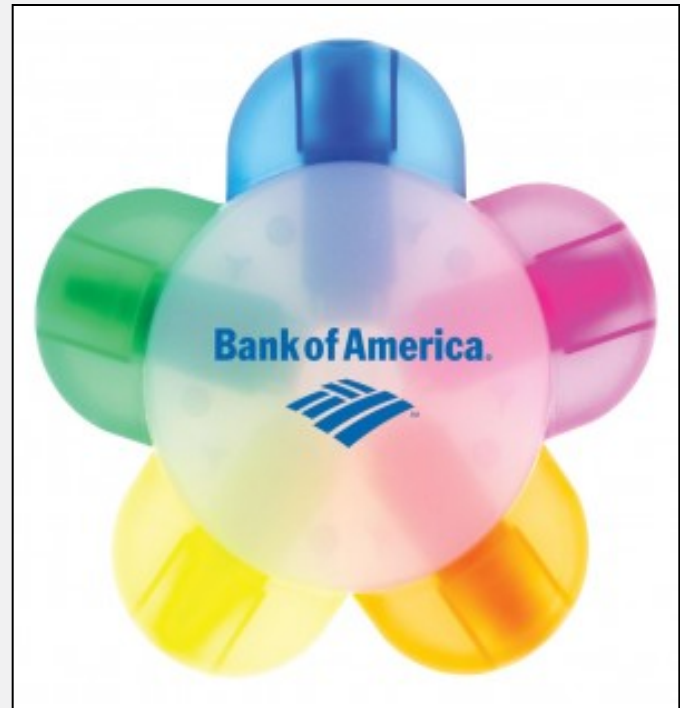

Price includes a one color one location imprint. Additional colors/locations charge may vary.
Production time begins after all approvals.