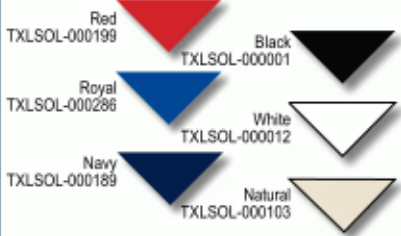

**NEXT LEVEL
AMERICAN MADE**

100% USA MADE PET TRIANGLES

PETS WITH OUR FUNCTIONAL LOGO ACCESSORY GET NOTICED

NEW

X LARGE

4827T Series

27" x 27" x 38" 6 Colors

USA MADE; 100% Cotton

IMPRINT One color only.

LARGE

4800T Series

22" x 22" x 29"

24 Colors

USA Made
100% Cotton

- Black TLASOL-000101
- White TLASOL-000102
- Brt. Yellow TLASOL-000104
- Ath. Gold TLASOL-000135
- Lt. Pink TLASOL-000110
- Hot Pink TLASOL-000112
- Orange TLASOL-000165
- Red TLASOL-000199
- Wine TLASOL-000109
- Dk. Purple TLASOL-000168
- Lt. Blue TLASOL-000145
- Silver Grey TLASOL-000128
- Royal TLASOL-000186
- Navy TLASOL-000189
- Natural TLASOL-000103
- Cocoa TLASOL-000176
- Kelly Green TLASOL-000155
- Lime Green TLASOL-000161
- Forest Green TLASOL-000142
- Turquoise TLASOL-000111
- Olive Green TLASOL-000174
- Teal TLASOL-000122
- Charcoal Grey TLASOL-000130
- Khaki TLASOL-000167