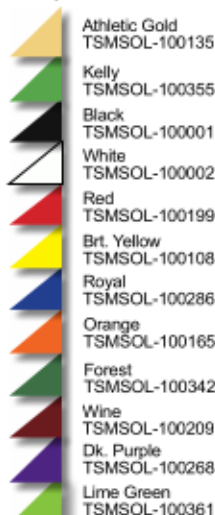

PET TRIANGLES FOR ALL SIZES

WALKING YOUR PET HAS A BRAND NEW MEANING

BEST VALUE
IMPORTS

IMPORT TRIANGLES

LARGE

4900T Series

22" x 22" x 29"

23 Colors

Import;
100% Cotton

Black
TLASOL-100001

White
TLASOL-100002

Br. Yellow
TLASOL-100108

Red
TLASOL-100199

Charcoal Grey
TLASOL-100430

Teal
TLASOL-100322

Wine
TLASOL-100209

Natural
TLASOL-100003

Athletic Gold
TLASOL-100135

Lavender
TLASOL-100264

Orange
TLASOL-100165

Dk. Purple
TLASOL-100268

Lt. Pink
TLASOL-100210

Royal
TLASOL-100286

Navy
TLASOL-100289

Kelly
TLASOL-100355

Forest
TLASOL-100342

Lt. Blue
TLASOL-100545

Columbia Blue
TLASOL-100284

Turquoise
TLASOL-100311

Cocoa Brown
TLASOL-100476

Lime Green
TLASOL-100361

Hot Pink
TLASOL-100212

IMPORT

Large Triangle

Finished size: 22" x 22" x 29"

Small Triangle

Finished size: 14" x 14" x 19"

SMALL

785T Series

14" x 14" x 19"

12 Colors

Import; 100% Cotton

IMPORT

X Large Triangle

Finished size: 27" x 27" x 38"

X LARGE

4927T Series

27" x 27" x 38"

3 Colors

IMPORT; 100% Cotton

Black
TXLSOL-100001

White
TXLSOL-100012

Natural
TXLSOL-100103

IMPRINT One
color only.

SCREEN PRINTED TRIANGLES

ITEM PREFIX	144	300	600	1200
4900T Large (Import;100%) TLASPR- 100 ___	$2.17	$1.92	$1.75	$1.58
785T Small (Import;100%) TSMSPR- 100 ___	$1.88	$1.67	$1.47	$1.33
4927T - XLarge 27"x27"x38" (Import; 100%) TXLSPR- 100 ___	$3.08	$2.67	$2.42	$2.17
Each add'l color	$.25	$.22	$.18	$.17

ORDER BY SERIES OR COMPUTER CODE