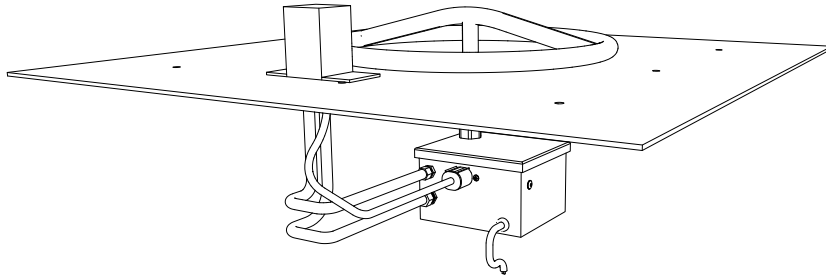

MAYA FIRE BOWL STAINLESS STEEL

ISOMETRIC VIEW

TOP VIEW

UNDERSIDE VIEW

FRONT SIDE VIEW

SKU	A	B	C	D	E	BTU
OPT-24SQSSFOE12V-NG	24"	2"	10"	12"	8" Single Ring	45,000
OPT-30SQSSFOE12V-NG	30"	3"	10"	15"	12" Single Ring	65,000
OPT-36SQSSFOE12V-NG	36"	3"	12"	18"	12" Single Ring	65,000
OPT-24SQSSFOE12V-LP	24"	2"	10"	12"	8" Single Ring	45,000
OPT-30SQSSFOE12V-LP	30"	3"	10"	15"	12" Single Ring	65,000
OPT-36SQSSFOE12V-LP	36"	3"	12"	18"	12" Single Ring	65,000

Fire Bowl Material
- Stainless Steel
Pan Material: 304 Stainless Steel
Burner Material: 304 Stainless Steel

12V ELECTRONIC IGNITION
ANSI Z21.97-(2017) / CSA 2.41-(2017)

Includes: Pan, Burner, 12v Electronic Valve, Pilot Igniter, NG or LP orifice, Whistle Free Hose, Black Lava Rock.

MAYA FIRE BOWL STAINLESS STEEL

ISOMETRIC VIEW

ISOMETRIC VIEW

SKU	A	B	C	D	E	BTU
OPT-24SQSSFOE12V-NG	24"	2"	10"	12"	8" Single Ring	45,000
OPT-30SQSSFOE12V-NG	30"	3"	10"	15"	12" Single Ring	65,000
OPT-36SQSSFOE12V-NG	36"	3"	12"	18"	12" Single Ring	65,000
OPT-24SQSSFOE12V-LP	24"	2"	10"	12"	8" Single Ring	45,000
OPT-30SQSSFOE12V-LP	30"	3"	10"	15"	12" Single Ring	65,000
OPT-36SQSSFOE12V-LP	36"	3"	12"	18"	12" Single Ring	65,000

MAYA FIRE BOWL STAINLESS STEEL

ISOMETRIC VIEW

TOP VIEW

UNDERSIDE VIEW

FRONT SIDE VIEW

SKU	A	B	C	D	E	BTU
OPT-24SQSSFO-NG	24"	2"	10"	12"	8" Single Ring	45,000
OPT-30SQSSFO-NG	30"	3"	10"	15"	12" Single Ring	65,000
OPT-36SQSSFO-NG	36"	3"	12"	18"	12" Single Ring	65,000
OPT-24SQSSFO-LP	24"	2"	10"	12"	8" Single Ring	45,000
OPT-30SQSSFO-LP	30"	3"	10"	15"	12" Single Ring	65,000
OPT-36SQSSFO-LP	36"	3"	12"	18"	12" Single Ring	65,000