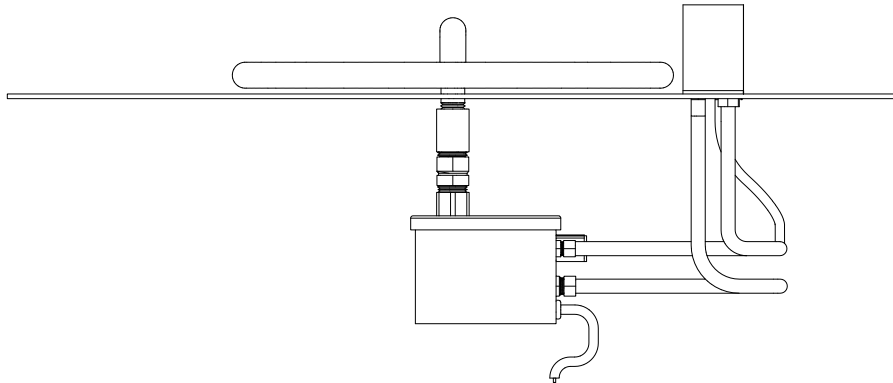

MAYA FIRE BOWL STAINLESS STEEL

ISOMETRIC VIEW

TOP VIEW

UNDERSIDE VIEW

FRONT SIDE VIEW

SKU	A	B	C	D	E	BTU
OPT-24SQSSFOE12V-NG	24"	2"	10"	12"	8" Single Ring	45,000
OPT-30SQSSFOE12V-NG	30"	3"	10"	15"	12" Single Ring	65,000
OPT-36SQSSFOE12V-NG	36"	3"	12"	18"	12" Single Ring	65,000
OPT-24SQSSFOE12V-LP	24"	2"	10"	12"	8" Single Ring	45,000
OPT-30SQSSFOE12V-LP	30"	3"	10"	15"	12" Single Ring	65,000
OPT-36SQSSFOE12V-LP	36"	3"	12"	18"	12" Single Ring	65,000

Fire Bowl Material
- Stainless Steel
Pan Material: 304 Stainless Steel
Burner Material: 304 Stainless Steel

12V ELECTRONIC IGNITION
ANSI Z21.97-(2017) / CSA 2.41-(2017)

Includes: Pan, Burner, 12v Electronic Valve, Pilot Igniter, NG or LP orifice, Whistle Free Hose, Black Lava Rock.

MAYA FIRE BOWL STAINLESS STEEL

ISOMETRIC VIEW

ISOMETRIC VIEW

SKU	A	B	C	D	E	BTU
OPT-24SQSSFOE12V-NG	24"	2"	10"	12"	8" Single Ring	45,000
OPT-30SQSSFOE12V-NG	30"	3"	10"	15"	12" Single Ring	65,000
OPT-36SQSSFOE12V-NG	36"	3"	12"	18"	12" Single Ring	65,000
OPT-24SQSSFOE12V-LP	24"	2"	10"	12"	8" Single Ring	45,000
OPT-30SQSSFOE12V-LP	30"	3"	10"	15"	12" Single Ring	65,000
OPT-36SQSSFOE12V-LP	36"	3"	12"	18"	12" Single Ring	65,000

Fire Bowl Material
- Stainless Steel
Pan Material: 304 Stainless Steel
Burner Material: 304 Stainless Steel

12V ELECTRONIC IGNITION
ANSI Z21.97-(2017) / CSA 2.41-(2017)

Includes: Pan, Burner, NG or LP orifice, Whistle Free Hose, Black Lava Rock.