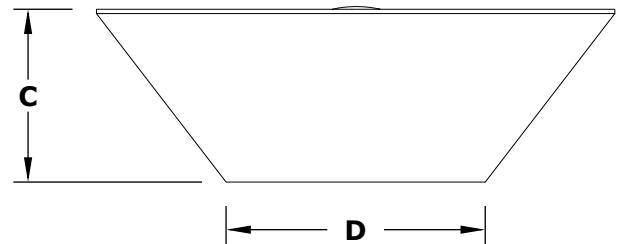

MAYA FIRE BOWL STAINLESS STEEL

ISOMETRIC VIEW

TOP VIEW

UNDERSIDE VIEW

FRONT SIDE VIEW

SKU	A	B	C	D	E	BTU
OPT-24SQSSFO-NG	24"	2"	10"	12"	8" Single Ring	45,000
OPT-30SQSSFO-NG	30"	3"	10"	15"	12" Single Ring	65,000
OPT-36SQSSFO-NG	36"	3"	12"	18"	12" Single Ring	65,000
OPT-24SQSSFO-LP	24"	2"	10"	12"	8" Single Ring	45,000
OPT-30SQSSFO-LP	30"	3"	10"	15"	12" Single Ring	65,000
OPT-36SQSSFO-LP	36"	3"	12"	18"	12" Single Ring	65,000