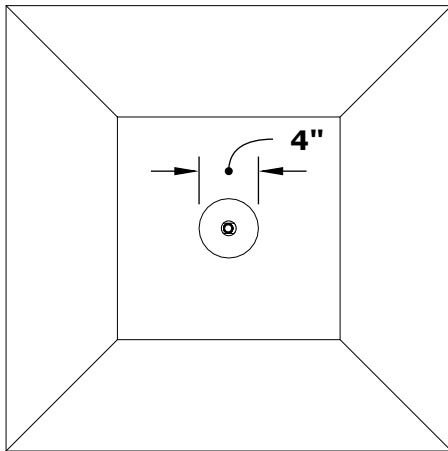

MAYA FIRE BOWL STAINLESS STEEL

ISOMETRIC VIEW

ISOMETRIC VIEW

SKU	A	B	C	D	E	BTU
OPT-24SQSSFOE12V-NG	24"	2"	10"	12"	8" Single Ring	45,000
OPT-30SQSSFOE12V-NG	30"	3"	10"	15"	12" Single Ring	65,000
OPT-36SQSSFOE12V-NG	36"	3"	12"	18"	12" Single Ring	65,000
OPT-24SQSSFOE12V-LP	24"	2"	10"	12"	8" Single Ring	45,000
OPT-30SQSSFOE12V-LP	30"	3"	10"	15"	12" Single Ring	65,000
OPT-36SQSSFOE12V-LP	36"	3"	12"	18"	12" Single Ring	65,000

MAYA FIRE BOWL STAINLESS STEEL

ISOMETRIC VIEW

TOP VIEW

UNDERSIDE VIEW

FRONT SIDE VIEW

SKU	A	B	C	D	E	BTU
OPT-24SQSSFO-NG	24"	2"	10"	12"	8" Single Ring	45,000
OPT-30SQSSFO-NG	30"	3"	10"	15"	12" Single Ring	65,000
OPT-36SQSSFO-NG	36"	3"	12"	18"	12" Single Ring	65,000
OPT-24SQSSFO-LP	24"	2"	10"	12"	8" Single Ring	45,000
OPT-30SQSSFO-LP	30"	3"	10"	15"	12" Single Ring	65,000
OPT-36SQSSFO-LP	36"	3"	12"	18"	12" Single Ring	65,000