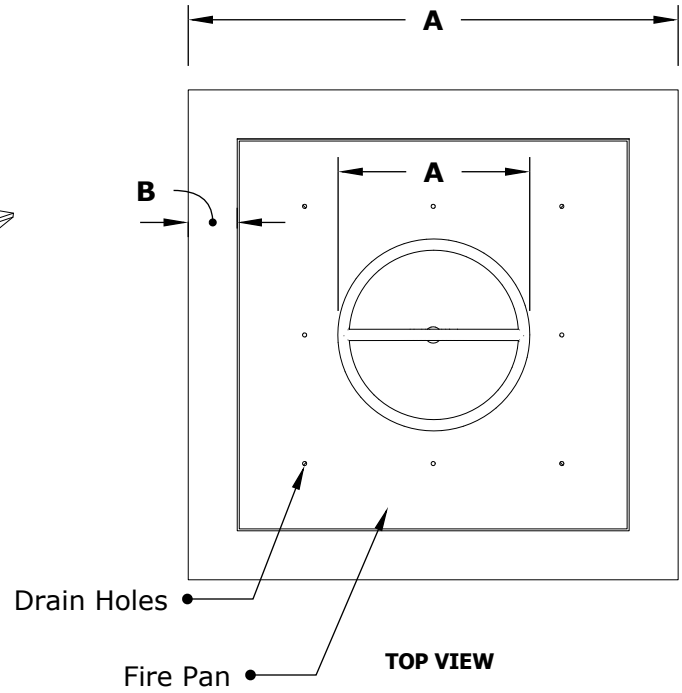

Fire Bowl Material
- Stainless Steel
Pan Material: 304 Stainless Steel
Burner Material: 304 Stainless Steel

12V ELECTRONIC IGNITION
ANSI Z21.97-(2017) / CSA 2.41-(2017)

Includes: Pan, Burner, 12v Electronic Valve, Pilot Igniter, NG or LP orifice, Whistle Free Hose, Black Lava Rock.

MAYA FIRE BOWL STAINLESS STEEL

ISOMETRIC VIEW

ISOMETRIC VIEW

SKU	A	B	C	D	E	BTU
OPT-24SQSSFOE12V-NG	24"	2"	10"	12"	8" Single Ring	45,000
OPT-30SQSSFOE12V-NG	30"	3"	10"	15"	12" Single Ring	65,000
OPT-36SQSSFOE12V-NG	36"	3"	12"	18"	12" Single Ring	65,000
OPT-24SQSSFOE12V-LP	24"	2"	10"	12"	8" Single Ring	45,000
OPT-30SQSSFOE12V-LP	30"	3"	10"	15"	12" Single Ring	65,000
OPT-36SQSSFOE12V-LP	36"	3"	12"	18"	12" Single Ring	65,000

Fire Bowl Material
- Stainless Steel
Pan Material: 304 Stainless Steel
Burner Material: 304 Stainless Steel

12V ELECTRONIC IGNITION
ANSI Z21.97-(2017) / CSA 2.41-(2017)

Includes: Pan, Burner, NG or LP orifice, Whistle Free Hose, Black Lava Rock.

MAYA FIRE BOWL STAINLESS STEEL

ISOMETRIC VIEW

TOP VIEW

UNDERSIDE VIEW

FRONT SIDE VIEW

SKU	A	B	C	D	E	BTU
OPT-24SQSSFO-NG	24"	2"	10"	12"	8" Single Ring	45,000
OPT-30SQSSFO-NG	30"	3"	10"	15"	12" Single Ring	65,000
OPT-36SQSSFO-NG	36"	3"	12"	18"	12" Single Ring	65,000
OPT-24SQSSFO-LP	24"	2"	10"	12"	8" Single Ring	45,000
OPT-30SQSSFO-LP	30"	3"	10"	15"	12" Single Ring	65,000
OPT-36SQSSFO-LP	36"	3"	12"	18"	12" Single Ring	65,000