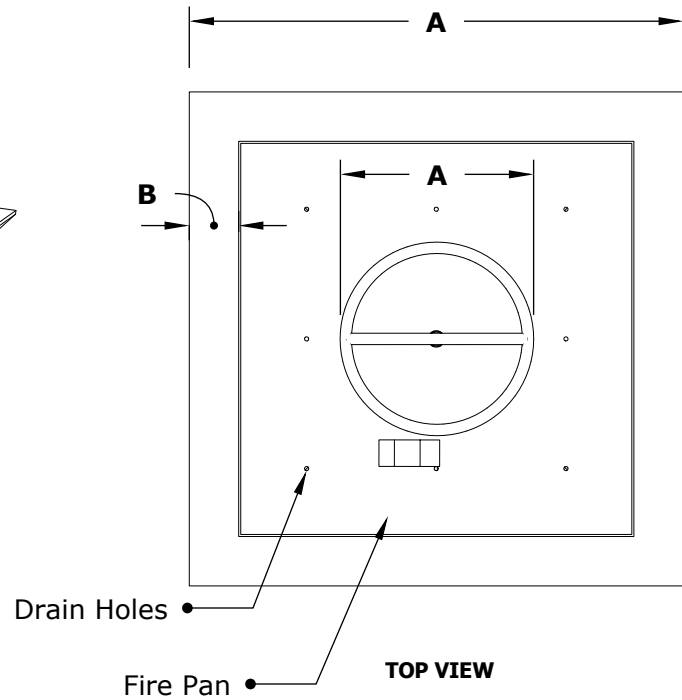

MAYA FIRE BOWL STAINLESS STEEL

ISOMETRIC VIEW

TOP VIEW

UNDERSIDE VIEW

FRONT SIDE VIEW

SKU	A	B	C	D	E	BTU
OPT-24SQSSFOE12V-NG	24"	2"	10"	12"	8" Single Ring	45,000
OPT-30SQSSFOE12V-NG	30"	3"	10"	15"	12" Single Ring	65,000
OPT-36SQSSFOE12V-NG	36"	3"	12"	18"	12" Single Ring	65,000
OPT-24SQSSFOE12V-LP	24"	2"	10"	12"	8" Single Ring	45,000
OPT-30SQSSFOE12V-LP	30"	3"	10"	15"	12" Single Ring	65,000
OPT-36SQSSFOE12V-LP	36"	3"	12"	18"	12" Single Ring	65,000

Fire Bowl Material
- Stainless Steel
Pan Material: 304 Stainless Steel
Burner Material: 304 Stainless Steel

12V ELECTRONIC IGNITION
ANSI Z21.97-(2017) / CSA 2.41-(2017)

Includes: Pan, Burner, 12v Electronic Valve, Pilot Igniter, NG or LP orifice, Whistle Free Hose, Black Lava Rock.

Fire Bowl Material
- Stainless Steel
Pan Material: 304 Stainless Steel
Burner Material: 304 Stainless Steel

12V ELECTRONIC IGNITION
ANSI Z21.97-(2017) / CSA 2.41-(2017)

Includes: Pan, Burner, NG or LP orifice, Whistle Free Hose, Black Lava Rock.

Fire Bowl Material
- Stainless Steel

Pan Material: 304 Stainless Steel
Burner Material: 304 Stainless Steel

Includes: Pan, Burner, NG or LP orifice, Whistle Free Hose, Black Lava Rock.