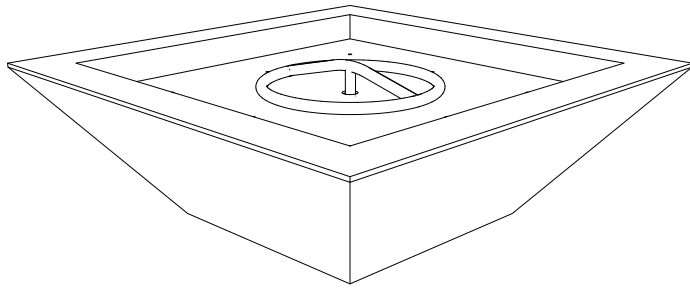

MAYA FIRE BOWL STAINLESS STEEL

ISOMETRIC VIEW

TOP VIEW

UNDERSIDE VIEW

FRONT SIDE VIEW

SKU	A	B	C	D	E	BTU
OPT-24SQSSFOE12V-NG	24"	2"	10"	12"	8" Single Ring	45,000
OPT-30SQSSFOE12V-NG	30"	3"	10"	15"	12" Single Ring	65,000
OPT-36SQSSFOE12V-NG	36"	3"	12"	18"	12" Single Ring	65,000
OPT-24SQSSFOE12V-LP	24"	2"	10"	12"	8" Single Ring	45,000
OPT-30SQSSFOE12V-LP	30"	3"	10"	15"	12" Single Ring	65,000
OPT-36SQSSFOE12V-LP	36"	3"	12"	18"	12" Single Ring	65,000

MAYA FIRE BOWL STAINLESS STEEL

ISOMETRIC VIEW

ISOMETRIC VIEW

SKU	A	B	C	D	E	BTU
OPT-24SQSSFOE12V-NG	24"	2"	10"	12"	8" Single Ring	45,000
OPT-30SQSSFOE12V-NG	30"	3"	10"	15"	12" Single Ring	65,000
OPT-36SQSSFOE12V-NG	36"	3"	12"	18"	12" Single Ring	65,000
OPT-24SQSSFOE12V-LP	24"	2"	10"	12"	8" Single Ring	45,000
OPT-30SQSSFOE12V-LP	30"	3"	10"	15"	12" Single Ring	65,000
OPT-36SQSSFOE12V-LP	36"	3"	12"	18"	12" Single Ring	65,000

MAYA FIRE BOWL STAINLESS STEEL

ISOMETRIC VIEW

TOP VIEW

UNDERSIDE VIEW

FRONT SIDE VIEW

SKU	A	B	C	D	E	BTU
OPT-24SQSSFO-NG	24"	2"	10"	12"	8" Single Ring	45,000
OPT-30SQSSFO-NG	30"	3"	10"	15"	12" Single Ring	65,000
OPT-36SQSSFO-NG	36"	3"	12"	18"	12" Single Ring	65,000
OPT-24SQSSFO-LP	24"	2"	10"	12"	8" Single Ring	45,000
OPT-30SQSSFO-LP	30"	3"	10"	15"	12" Single Ring	65,000
OPT-36SQSSFO-LP	36"	3"	12"	18"	12" Single Ring	65,000