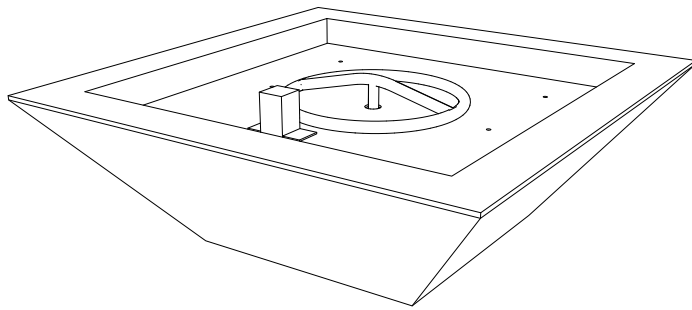

MAYA FIRE BOWL STAINLESS STEEL

ISOMETRIC VIEW

TOP VIEW

UNDERSIDE VIEW

FRONT SIDE VIEW

SKU	A	B	C	D	E	BTU
OPT-24SQSSFOE12V-NG	24"	2"	10"	12"	8" Single Ring	45,000
OPT-30SQSSFOE12V-NG	30"	3"	10"	15"	12" Single Ring	65,000
OPT-36SQSSFOE12V-NG	36"	3"	12"	18"	12" Single Ring	65,000
OPT-24SQSSFOE12V-LP	24"	2"	10"	12"	8" Single Ring	45,000
OPT-30SQSSFOE12V-LP	30"	3"	10"	15"	12" Single Ring	65,000
OPT-36SQSSFOE12V-LP	36"	3"	12"	18"	12" Single Ring	65,000

Fire Bowl Material
- Stainless Steel
Pan Material: 304 Stainless Steel
Burner Material: 304 Stainless Steel

12V ELECTRONIC IGNITION
ANSI Z21.97-(2017) / CSA 2.41-(2017)

Includes: Pan, Burner, 12v Electronic Valve, Pilot Igniter, NG or LP orifice, Whistle Free Hose, Black Lava Rock.

MAYA FIRE BOWL STAINLESS STEEL

ISOMETRIC VIEW

ISOMETRIC VIEW

SKU	A	B	C	D	E	BTU
OPT-24SQSSFOE12V-NG	24"	2"	10"	12"	8" Single Ring	45,000
OPT-30SQSSFOE12V-NG	30"	3"	10"	15"	12" Single Ring	65,000
OPT-36SQSSFOE12V-NG	36"	3"	12"	18"	12" Single Ring	65,000
OPT-24SQSSFOE12V-LP	24"	2"	10"	12"	8" Single Ring	45,000
OPT-30SQSSFOE12V-LP	30"	3"	10"	15"	12" Single Ring	65,000
OPT-36SQSSFOE12V-LP	36"	3"	12"	18"	12" Single Ring	65,000