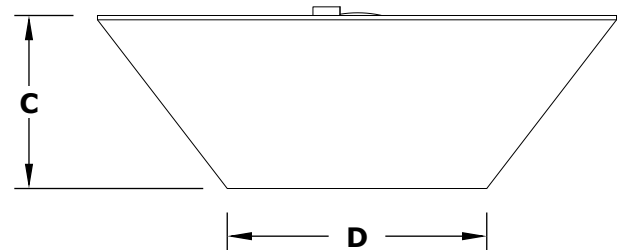

MAYA FIRE BOWL STAINLESS STEEL

ISOMETRIC VIEW

TOP VIEW

UNDERSIDE VIEW

FRONT SIDE VIEW

SKU	A	B	C	D	E	BTU
OPT-24SQSSFOE12V-NG	24"	2"	10"	12"	8" Single Ring	45,000
OPT-30SQSSFOE12V-NG	30"	3"	10"	15"	12" Single Ring	65,000
OPT-36SQSSFOE12V-NG	36"	3"	12"	18"	12" Single Ring	65,000
OPT-24SQSSFOE12V-LP	24"	2"	10"	12"	8" Single Ring	45,000
OPT-30SQSSFOE12V-LP	30"	3"	10"	15"	12" Single Ring	65,000
OPT-36SQSSFOE12V-LP	36"	3"	12"	18"	12" Single Ring	65,000

Fire Bowl Material
- Stainless Steel
Pan Material: 304 Stainless Steel
Burner Material: 304 Stainless Steel

12V ELECTRONIC IGNITION
ANSI Z21.97-(2017) / CSA 2.41-(2017)

Includes: Pan, Burner, 12v Electronic Valve, Pilot Igniter, NG or LP orifice, Whistle Free Hose, Black Lava Rock.

MAYA FIRE BOWL STAINLESS STEEL

ISOMETRIC VIEW

ISOMETRIC VIEW

SKU	A	B	C	D	E	BTU
OPT-24SQSSFOE12V-NG	24"	2"	10"	12"	8" Single Ring	45,000
OPT-30SQSSFOE12V-NG	30"	3"	10"	15"	12" Single Ring	65,000
OPT-36SQSSFOE12V-NG	36"	3"	12"	18"	12" Single Ring	65,000
OPT-24SQSSFOE12V-LP	24"	2"	10"	12"	8" Single Ring	45,000
OPT-30SQSSFOE12V-LP	30"	3"	10"	15"	12" Single Ring	65,000
OPT-36SQSSFOE12V-LP	36"	3"	12"	18"	12" Single Ring	65,000

MAYA FIRE BOWL STAINLESS STEEL

ISOMETRIC VIEW

TOP VIEW

UNDERSIDE VIEW

FRONT SIDE VIEW

SKU	A	B	C	D	E	BTU
OPT-24SQSSFO-NG	24"	2"	10"	12"	8" Single Ring	45,000
OPT-30SQSSFO-NG	30"	3"	10"	15"	12" Single Ring	65,000
OPT-36SQSSFO-NG	36"	3"	12"	18"	12" Single Ring	65,000
OPT-24SQSSFO-LP	24"	2"	10"	12"	8" Single Ring	45,000
OPT-30SQSSFO-LP	30"	3"	10"	15"	12" Single Ring	65,000
OPT-36SQSSFO-LP	36"	3"	12"	18"	12" Single Ring	65,000