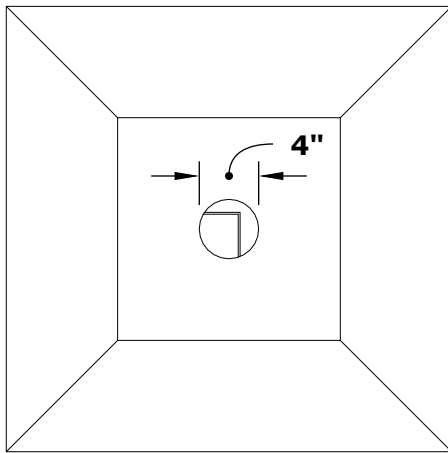

MAYA FIRE BOWL STAINLESS STEEL

ISOMETRIC VIEW

TOP VIEW

UNDERSIDE VIEW

FRONT SIDE VIEW

SKU	A	B	C	D	E	BTU
OPT-24SQSSFOE12V-NG	24"	2"	10"	12"	8" Single Ring	45,000
OPT-30SQSSFOE12V-NG	30"	3"	10"	15"	12" Single Ring	65,000
OPT-36SQSSFOE12V-NG	36"	3"	12"	18"	12" Single Ring	65,000
OPT-24SQSSFOE12V-LP	24"	2"	10"	12"	8" Single Ring	45,000
OPT-30SQSSFOE12V-LP	30"	3"	10"	15"	12" Single Ring	65,000
OPT-36SQSSFOE12V-LP	36"	3"	12"	18"	12" Single Ring	65,000

MAYA FIRE BOWL STAINLESS STEEL

ISOMETRIC VIEW

ISOMETRIC VIEW

SKU	A	B	C	D	E	BTU
OPT-24SQSSFOE12V-NG	24"	2"	10"	12"	8" Single Ring	45,000
OPT-30SQSSFOE12V-NG	30"	3"	10"	15"	12" Single Ring	65,000
OPT-36SQSSFOE12V-NG	36"	3"	12"	18"	12" Single Ring	65,000
OPT-24SQSSFOE12V-LP	24"	2"	10"	12"	8" Single Ring	45,000
OPT-30SQSSFOE12V-LP	30"	3"	10"	15"	12" Single Ring	65,000
OPT-36SQSSFOE12V-LP	36"	3"	12"	18"	12" Single Ring	65,000