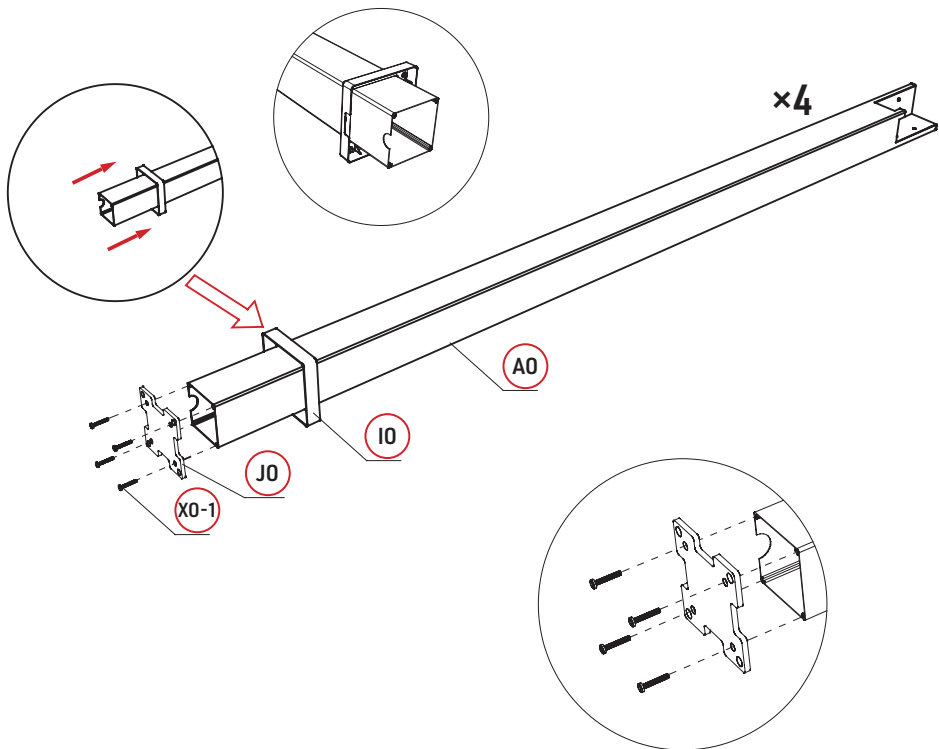

ATTENTION!!!

Please open the louvers to vertical in winter and snowing weather to protect your pergola!

Tools Required for Installation