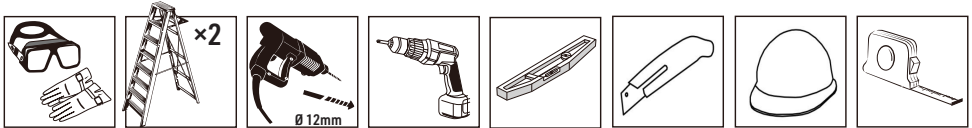

ATTENTION!!!

Please open the louvers to vertical in winter and snowing weather to protect your pergola!

Tools Required for Installation