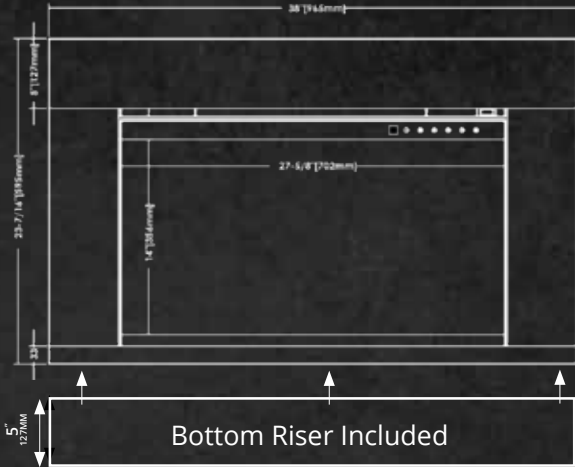

OR30-TRAD - Surround