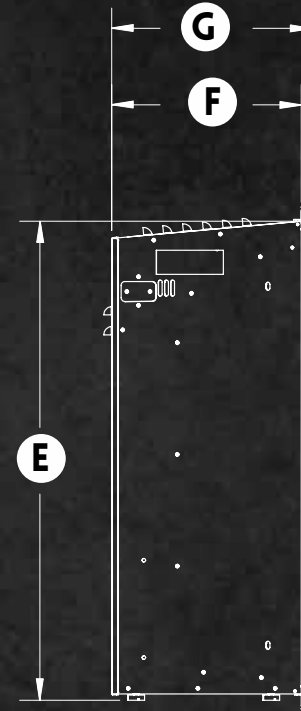

PURPLE

WHITE

TRADITIONAL SPECIFICATIONS

FULL LIST OF TRADITIONAL SPEC SIZES

PRODUCT DIMENSIONS								FRAMING DIMENSIONS		
MODEL NUMBER	A	B	C	D	E	F	G	H	I	J
OR26-TRAD	19-5/8" 500MM	25" 636MM	22-7/16" 570MM	17-1/16" 433MM	18-1/2" 470MM	9-3/8" 238MM	9-7/8" 250MM	23" 585MM	18-3/4" 477MM	10" MINIMUM 254MM MIN.
OR30-TRAD	19-5/8" 500MM	30-1/2" 776MM	27-5/8" 702MM	17-1/16" 433MM	18-1/2" 470MM	9-3/8" 238MM	9-7/8" 250MM	28-1/4" 718MM	18-3/4" 477MM	10" MINIMUM 254MM MIN.
OR36-TRAD	24-13/16" 630MM	35" 890MM	32-1/2" 816MM	22-3/16" 563MM	23-5/8" 600MM	9-3/8" 238MM	9-7/8" 250MM	32-5/8" 829MM	23-7/8" 607MM	10" MINIMUM 254MM MIN.
OR42-TRAD	27-13/16" 706MM	41" 1042MM	38-1/8" 968MM	25-3/16" 640MM	26-5/8" 676MM	9-3/8" 238MM	9-7/8" 250MM	38-3/4" 985MM	26-3/4" 680MM	10" MINIMUM 254MM MIN.
OR54-TRAD	33-13/16" 859MM	53-3/8" 1355MM	50-3/8" 1280MM	31-3/16" 792MM	32-5/8" 829MM	9-3/8" 238MM	9-7/8" 250MM	50-15/16" 1294MM	32-3/4" 832MM	10" MINIMUM 254MM MIN.