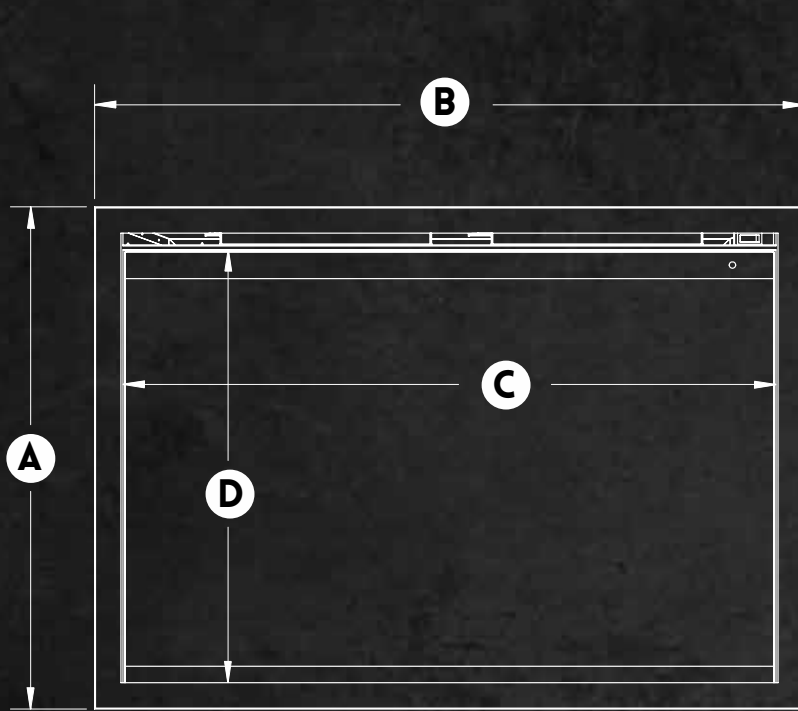

TRADITIONAL SPECIFICATIONS