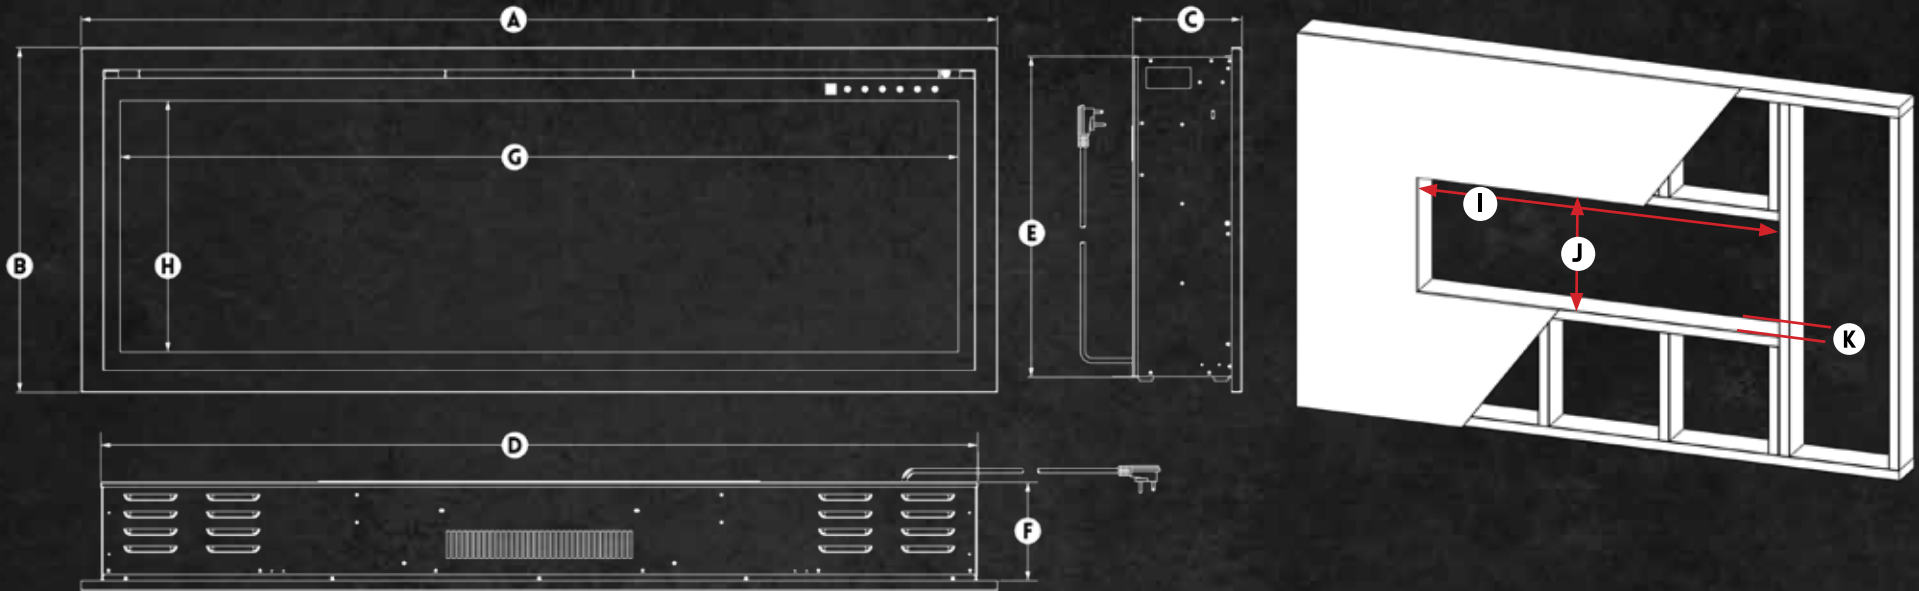

The Orion[®] Series is available in three different models: Traditional, Multi, and Slim. The Orion[®] models offers multiple sizes, giving you flexibility in choosing the right fit for your space. Additionally, it provides four installation options to accommodate various settings. The viewing area for the linear model is up to 18" high, while the traditional model can go up to 30" in height.

Orion® Slim 76"
Flame Two (Wood)
17

FULL LIST OF
SLIM SPEC SIZES

SLIM SPECIFICATIONS

PRODUCT DIMENSIONS									FRAMING DIMENSIONS		
MODEL NUMBER	A	B	C	D	E	F	G	H	I	J	K
OR52-SLIM	52-3/8" 1330MM	19-5/8" 499MM	6-5/16" 160MM	50-1/4" 1276MM	18-3/4" 476MM	5-3/4" 146MM	47-7/8" 1216MM	14-3/8" 364MM	50-3/4" 1289MM	19-1/8" 486MM	6" MINIMUM 152MM MIN.
OR60-SLIM	60" 1524MM	19-5/8" 499MM	6-5/16" 160MM	58" 1473MM	18-3/4" 476MM	5-3/4" 146MM	55-1/2" 1410MM	14-3/8" 364MM	58-1/2" 1486MM	19-1/8" 486MM	6" MINIMUM 152MM MIN.
OR76-SLIM	76-5/8" 1947MM	19-5/8" 499MM	6-5/16" 160MM	74-5/8" 1895MM	18-3/4" 476MM	5-3/4" 146MM	72-3/16" 1833MM	14-3/8" 364MM	75-1/8" 1908MM	19-1/8" 486MM	6" MINIMUM 152MM MIN.
OR100-SLIM	101" 2564MM	19-5/8" 499MM	6-5/16" 160MM	98-7/8" 2511MM	18-3/4" 476MM	5-3/4" 146MM	96-7/16" 2450MM	14-3/8" 364MM	99-1/2" 2527MM	19-1/8" 486MM	6" MINIMUM 152MM MIN.