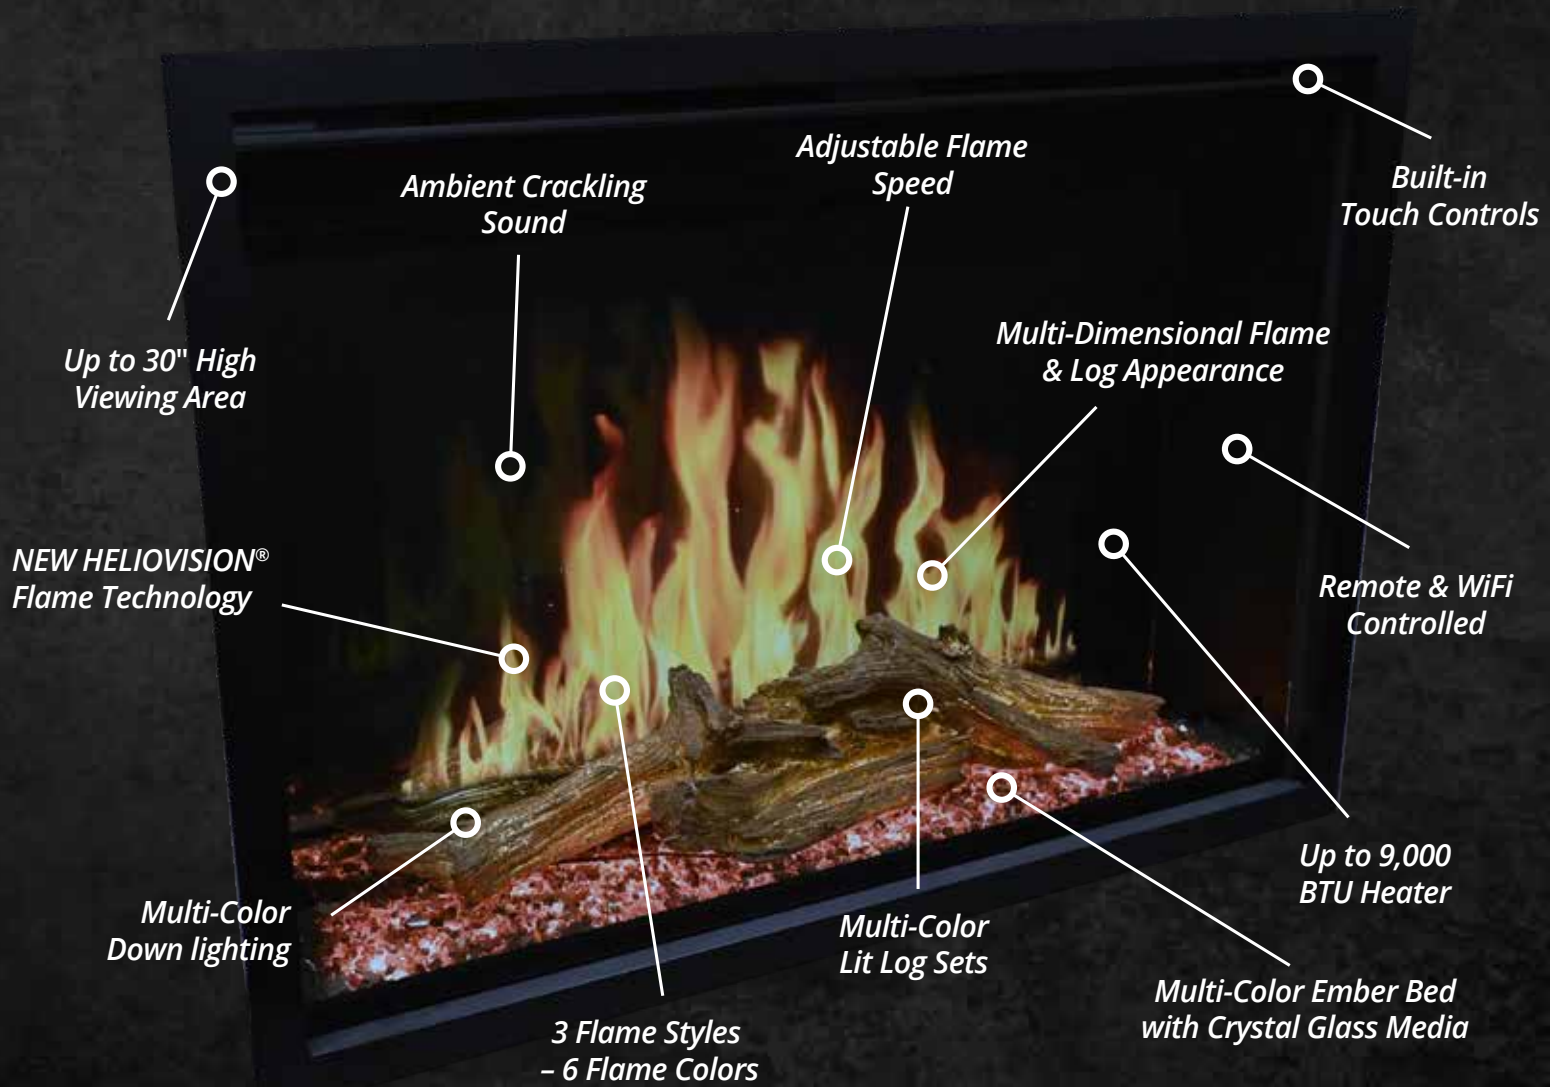

ORION® TRADITIONAL ADVANCED FEATURES

Modern Flames Orion® Electric Fireplaces featuring NEW HELIOVISION® flame technology.

Our Orion electric fireplaces with the most advanced features that fits all your needs.

Shown: Flame One