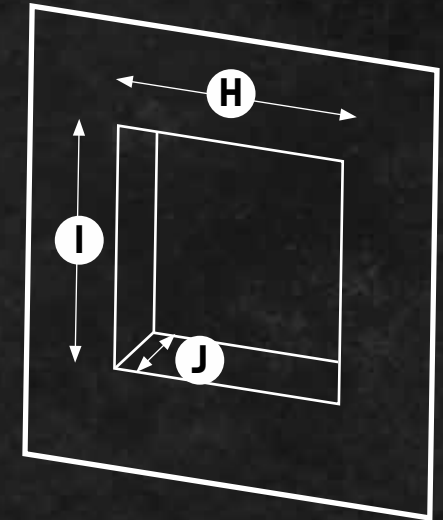

PURPLE

WHITE

TRADITIONAL SPECIFICATIONS

FULL LIST OF TRADITIONAL SPEC SIZES

PRODUCT DIMENSIONS								FRAMING DIMENSIONS		
MODEL NUMBER	A	B	C	D	E	F	G	H	I	J
OR26-TRAD	19-5/8" 500MM	25" 636MM	22-7/16" 570MM	17-1/16" 433MM	18-1/2" 470MM	9-3/8" 238MM	9-7/8" 250MM	23" 585MM	18-3/4" 477MM	10" MINIMUM 254MM MIN.
OR30-TRAD	19-5/8" 500MM	30-1/2" 776MM	27-5/8" 702MM	17-1/16" 433MM	18-1/2" 470MM	9-3/8" 238MM	9-7/8" 250MM	28-1/4" 718MM	18-3/4" 477MM	10" MINIMUM 254MM MIN.
OR36-TRAD	24-13/16" 630MM	35" 890MM	32-1/2" 816MM	22-3/16" 563MM	23-5/8" 600MM	9-3/8" 238MM	9-7/8" 250MM	32-5/8" 829MM	23-7/8" 607MM	10" MINIMUM 254MM MIN.
OR42-TRAD	27-13/16" 706MM	41" 1042MM	38-1/8" 968MM	25-3/16" 640MM	26-5/8" 676MM	9-3/8" 238MM	9-7/8" 250MM	38-3/4" 985MM	26-3/4" 680MM	10" MINIMUM 254MM MIN.
OR54-TRAD	33-13/16" 859MM	53-3/8" 1355MM	50-3/8" 1280MM	31-3/16" 792MM	32-5/8" 829MM	9-3/8" 238MM	9-7/8" 250MM	50-15/16" 1294MM	32-3/4" 832MM	10" MINIMUM 254MM MIN.