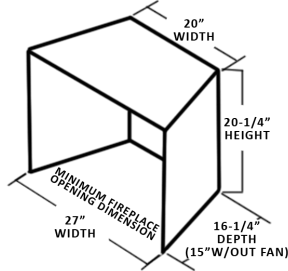

Min Clearances:

Champion/Grand

VIEWING AREA: 16" H x 25" W

High: 26,000BTU's

Low: 13,000BTU's

See page 10 for dimensional info

Champion: Log Set

Grand: Rock & Glass

CHAMPION
East Coast Log Set

Split Log Set

GRAND
Rock and Glass Set

DIMENSIONAL CHART AND FEATURES

Model	BTU's		Vent	Height		Width		Depth		Viewing Area		Efficiency EnerGuide
	Natural Gas	Propane		Actual	Framing	Actual	Framing	Actual	Framing	Height	Width	
Select 42	Hi 30,000	29,000	Top	36"	43"	40-3/4"	45-3/4"	17-1/2"	19-1/2"	23-1/2"	34-1/4"	67.15%
	Lo 22,000	19,500	4" & 7"									