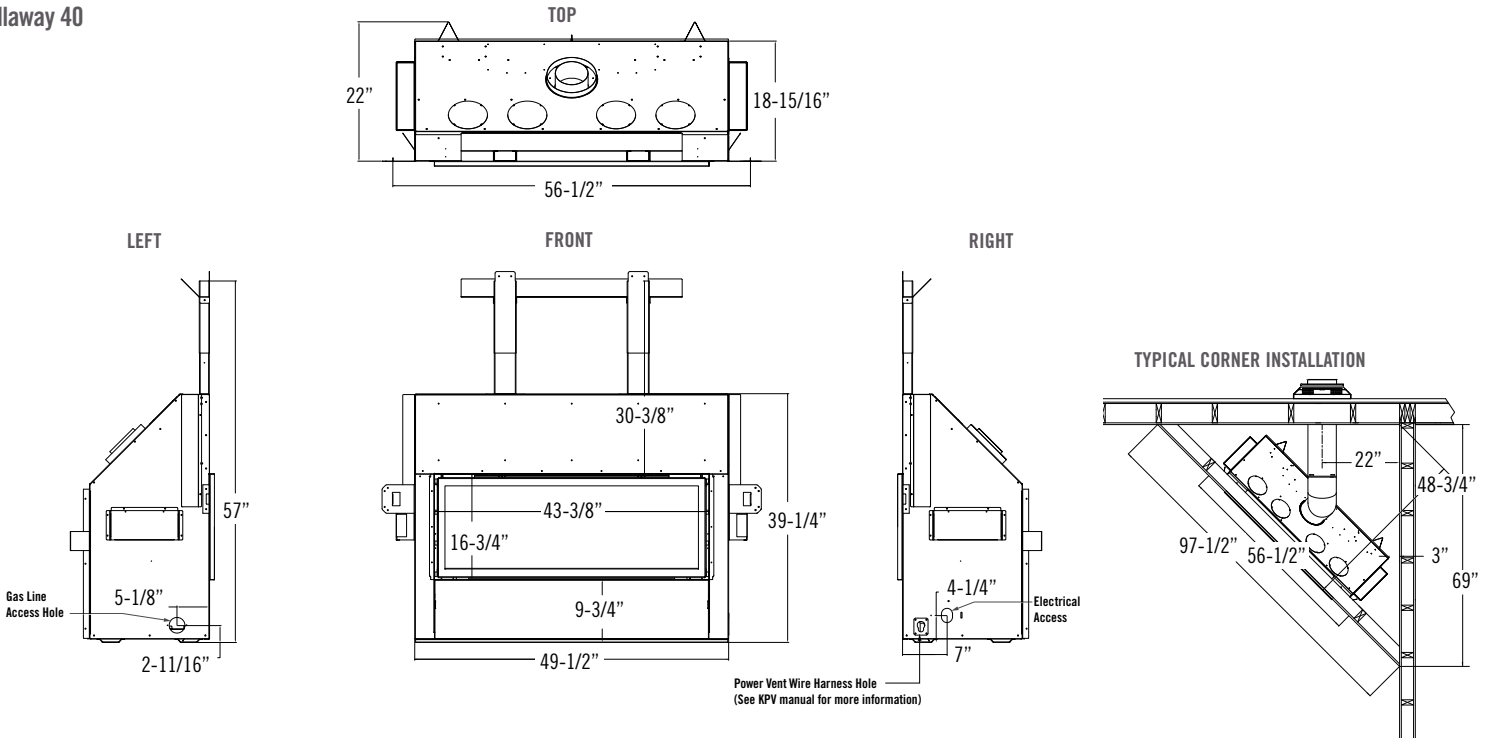

Callaway 40