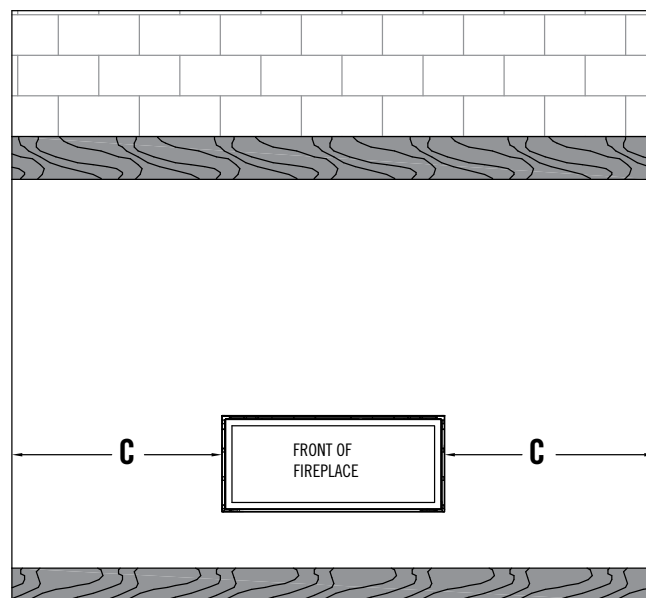

The overhang (A) must be a minimum of 1/2 or greater of the roofline elevation (B) above the base of the fireplace.

The width of the overhang to each side of the appliance (C) must be a minimum of 1/2 or greater of the roofline elevation (B) above the base of the fireplace.