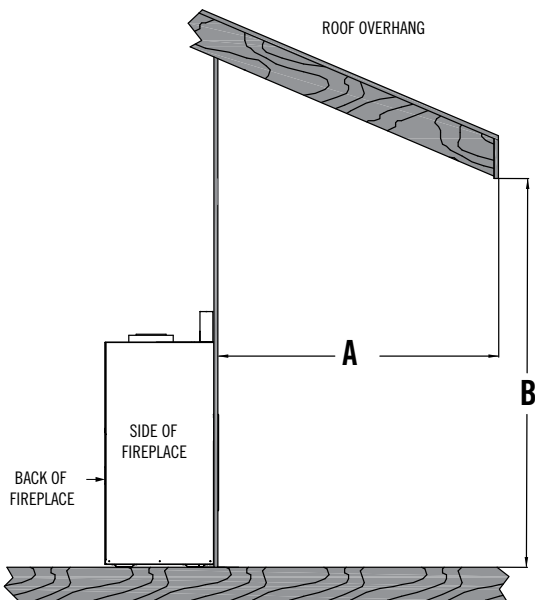

The overhang (A) must be a minimum of 1/2 or greater of the roofline elevation (B) above the base of the fireplace.

The width of the overhang to each side of the appliance (C) must be a minimum of 1/2 or greater of the roofline elevation (B) above the base of the fireplace.