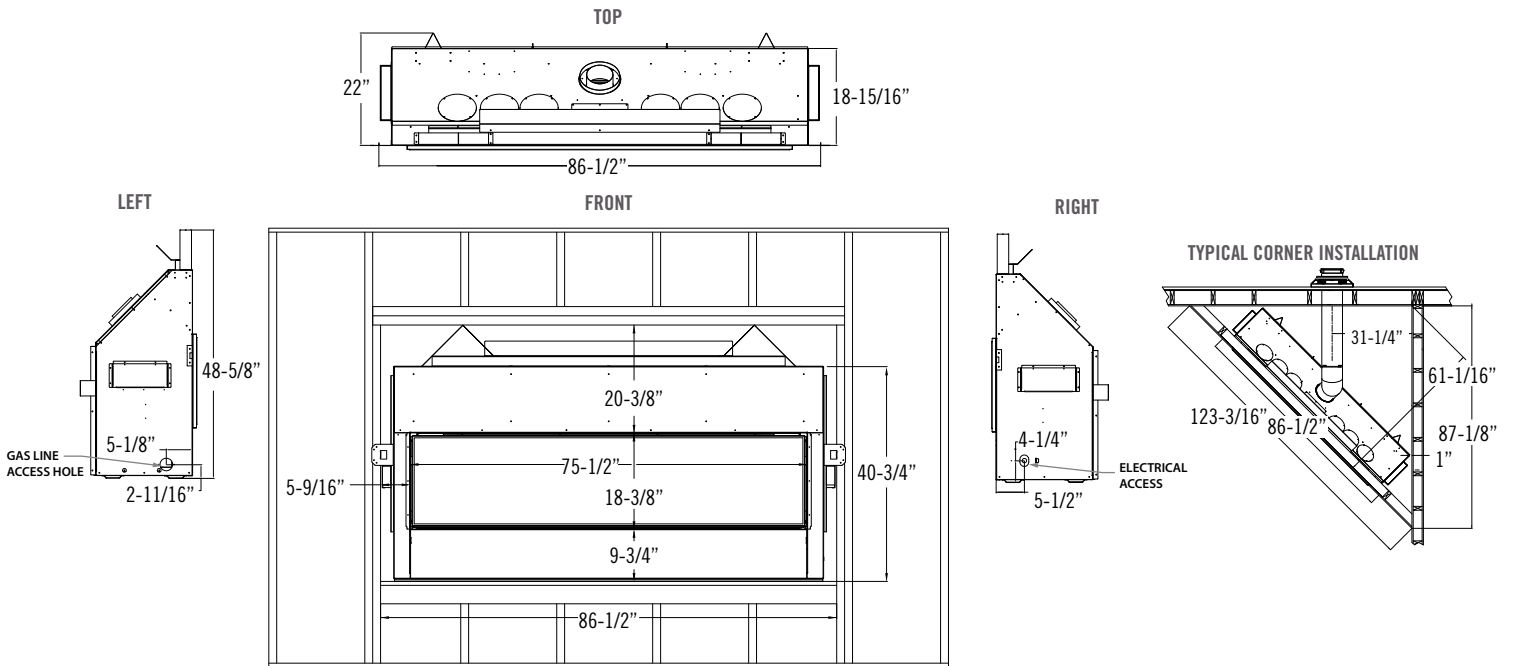

Callaway 72