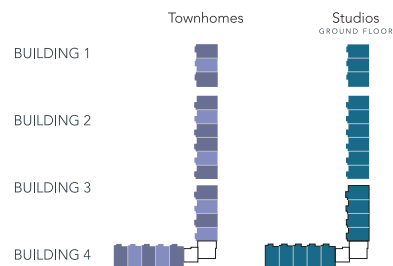

BUILDING PLAN

LEGEND

- A Unit - 1 Bedroom
- B Unit - 1 Bedroom + Den
- D Unit - 2 Bedroom 2 Bath
- Townhomes - TH1 Plan
- Townhomes - TH2 Plan
- Studios