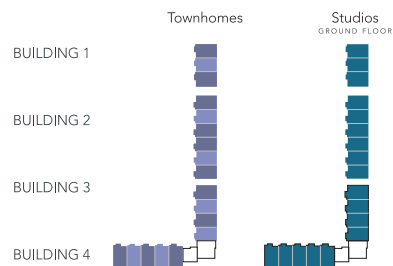

BUILDING PLAN

LEGEND

- A Unit - 1 Bedroom
- B Unit - 1 Bedroom + Den
- D Unit - 2 Bedroom 2 Bath
- Townhomes - TH1 Plan
- Townhomes - TH2 Plan
- Studios