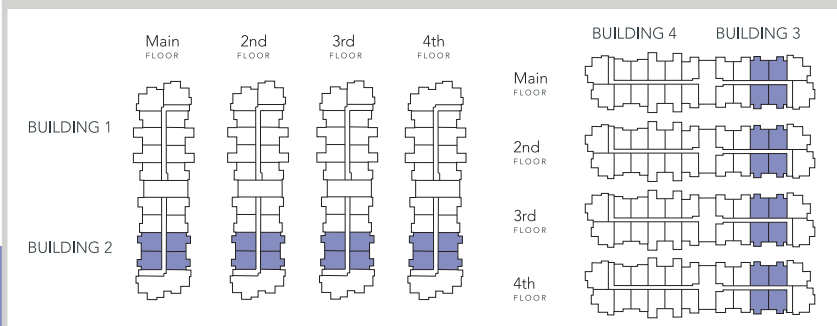

BUILDING PLAN - PHASES ONE & TWO

LEGEND

- A Unit - 1 Bedroom
- B Unit - 1 Bedroom + Den
- C Unit - 2 Bedroom 1 Bath
- D Unit - 2 Bedroom 2 Bath