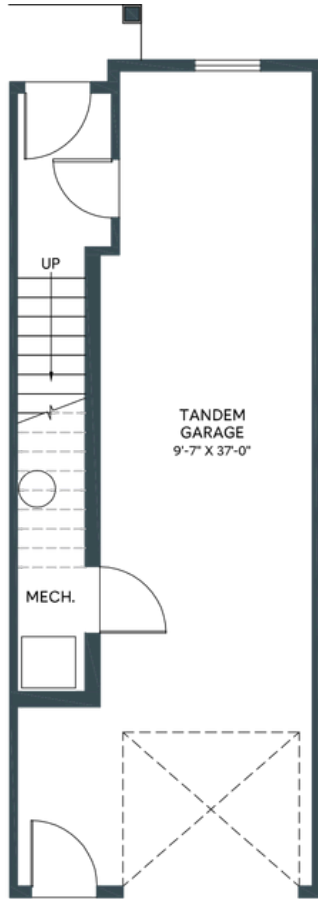

A

MODEL

HERITAGE TOWNHOME

1276 SQ. FT. - 1355 SQ. FT.

2,3 BED | 2.5 BATH INCL. ENSUITE

aurora

IN ASPEN SPRING

TANDEM GARAGE OPTION

Lower Floor: 43 sq/ft

LARGE DEN OPTION

Lower Floor: 195 sq/ft

BEDROOM OPTION

Lower Floor: 195 sq/ft

POWDER ROOM OPTION

Main floor: 538 sq/ft

Windows, exterior door, boxout and exterior steps configurations may vary.

B

MODEL

HERITAGE TOWNHOME

1466 - 1493 SQ. FT.
3,4 BED | 2.5 BATH INCL. ENSUITE

aurora

IN ASPEN SPRING

TANDEM GARAGE OPTION

Lower Floor: 52 sq/ft

LARGE DEN OPTION

Lower Floor: 215 sq/ft

BEDROOM OPTION

Lower Floor: 215 sq/ft

POWDER ROOM OPTION

Main floor: 619 sq/ft

Windows, exterior door, boxout and exterior steps configurations may vary.