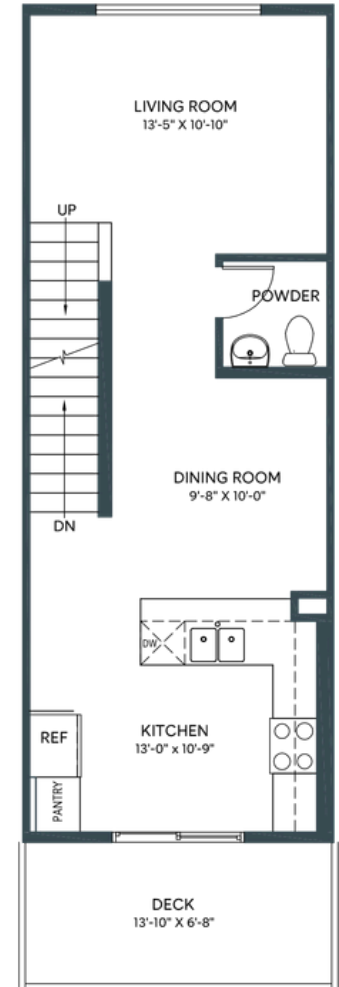

A

MODEL

HERITAGE TOWNHOME

1276 SQ. FT. - 1355 SQ. FT.

2,3 BED | 2.5 BATH INCL. ENSUITE

aurora

IN ASPEN SPRING

TANDEM GARAGE OPTION

Lower Floor: 43 sq/ft

LARGE DEN OPTION

Lower Floor: 195 sq/ft

BEDROOM OPTION

Lower Floor: 195 sq/ft

POWDER ROOM OPTION

Main floor: 538 sq/ft

Windows, exterior door, boxout and exterior steps configurations may vary.

B

MODEL

HERITAGE TOWNHOME

1466 - 1493 SQ. FT.
3,4 BED | 2.5 BATH INCL. ENSUITE

aurora

IN ASPEN SPRING

TANDEM GARAGE OPTION

Lower Floor: 52 sq/ft

LARGE DEN OPTION

Lower Floor: 215 sq/ft

BEDROOM OPTION

Lower Floor: 215 sq/ft

POWDER ROOM OPTION

Main floor: 619 sq/ft

Windows, exterior door, boxout and exterior steps configurations may vary.