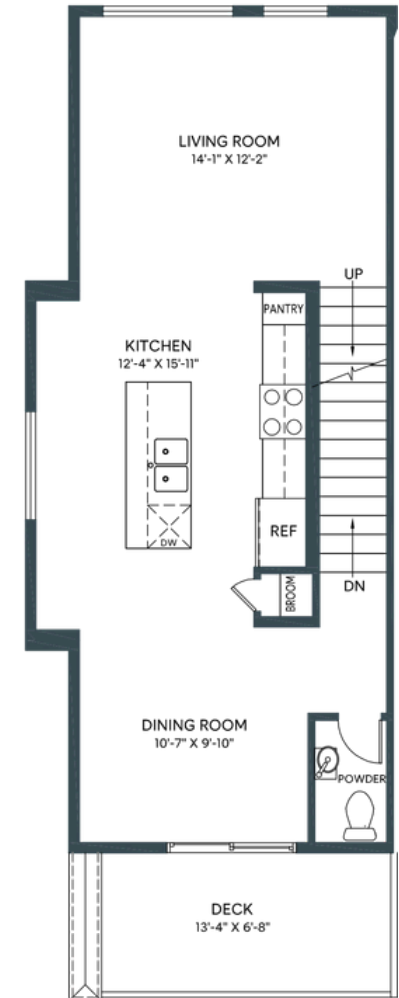

A

MODEL

HERITAGE TOWNHOME

1276 SQ. FT. - 1355 SQ. FT.

2,3 BED | 2.5 BATH INCL. ENSUITE

aurora

IN ASPEN SPRING

TANDEM GARAGE OPTION

Lower Floor: 43 sq/ft

LARGE DEN OPTION

Lower Floor: 195 sq/ft

BEDROOM OPTION

Lower Floor: 195 sq/ft

POWDER ROOM OPTION

Main floor: 538 sq/ft

Windows, exterior door, boxout and exterior steps configurations may vary.

B

MODEL

HERITAGE TOWNHOME

1466 - 1493 SQ. FT.
3,4 BED | 2.5 BATH INCL. ENSUITE

aurora

IN ASPEN SPRING

TANDEM GARAGE OPTION

Lower Floor: 52 sq/ft

LARGE DEN OPTION

Lower Floor: 215 sq/ft

BEDROOM OPTION

Lower Floor: 215 sq/ft

POWDER ROOM OPTION

Main floor: 619 sq/ft

Windows, exterior door, boxout and exterior steps configurations may vary.