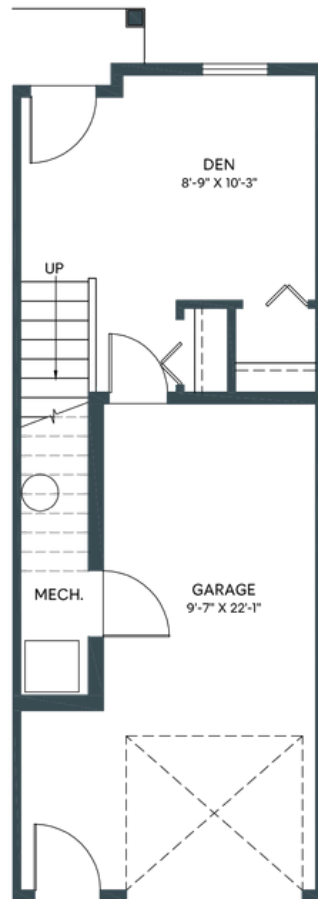

A

MODEL

HERITAGE TOWNHOME

1276 SQ. FT. - 1355 SQ. FT.

2,3 BED | 2.5 BATH INCL. ENSUITE

aurora

IN ASPEN SPRING

TANDEM GARAGE OPTION

Lower Floor: 43 sq/ft

LARGE DEN OPTION

Lower Floor: 195 sq/ft

BEDROOM OPTION

Lower Floor: 195 sq/ft

POWDER ROOM OPTION

Main floor: 538 sq/ft

Windows, exterior door, boxout and exterior steps configurations may vary.

B

MODEL

HERITAGE TOWNHOME

1466 - 1493 SQ. FT.
3,4 BED | 2.5 BATH INCL. ENSUITE

aurora

IN ASPEN SPRING

TANDEM GARAGE OPTION

Lower Floor: 52 sq/ft

LARGE DEN OPTION

Lower Floor: 215 sq/ft

BEDROOM OPTION

Lower Floor: 215 sq/ft

POWDER ROOM OPTION

Main floor: 619 sq/ft

Windows, exterior door, boxout and exterior steps configurations may vary.