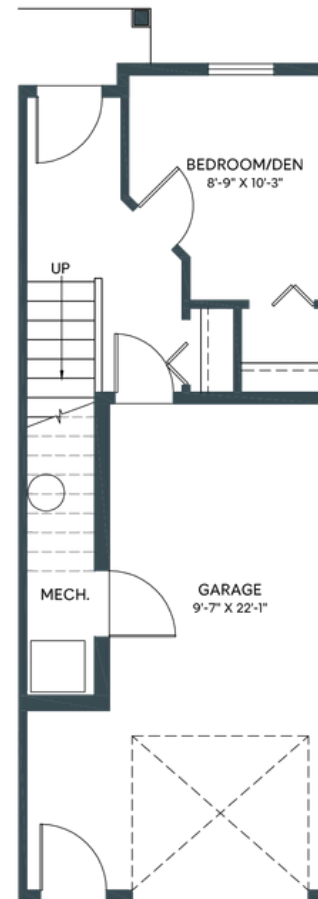

A

MODEL

HERITAGE TOWNHOME

1276 SQ. FT. - 1355 SQ. FT.

2,3 BED | 2.5 BATH INCL. ENSUITE

aurora

IN ASPEN SPRING

TANDEM GARAGE OPTION

Lower Floor: 43 sq/ft

LARGE DEN OPTION

Lower Floor: 195 sq/ft

BEDROOM OPTION

Lower Floor: 195 sq/ft

POWDER ROOM OPTION

Main floor: 538 sq/ft

Windows, exterior door, boxout and exterior steps configurations may vary.

B

MODEL

HERITAGE TOWNHOME

1466 - 1493 SQ. FT.
3,4 BED | 2.5 BATH INCL. ENSUITE

aurora

IN ASPEN SPRING

TANDEM GARAGE OPTION

Lower Floor: 52 sq/ft

LARGE DEN OPTION

Lower Floor: 215 sq/ft

BEDROOM OPTION

Lower Floor: 215 sq/ft

POWDER ROOM OPTION

Main floor: 619 sq/ft

Windows, exterior door, boxout and exterior steps configurations may vary.