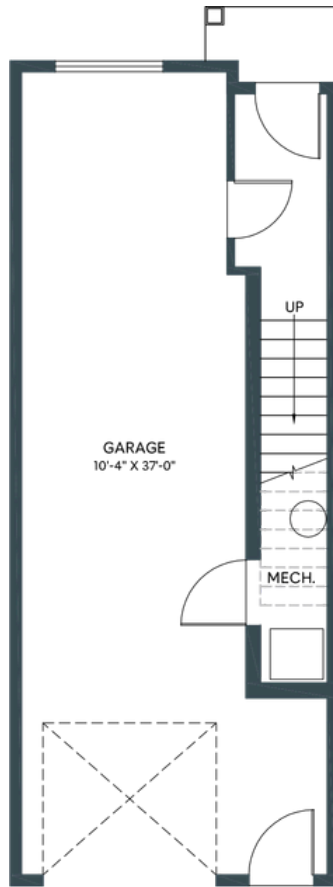

A

MODEL

HERITAGE TOWNHOME

1276 SQ. FT. - 1355 SQ. FT.

2,3 BED | 2.5 BATH INCL. ENSUITE

aurora

IN ASPEN SPRING

TANDEM GARAGE OPTION

Lower Floor: 43 sq/ft

LARGE DEN OPTION

Lower Floor: 195 sq/ft

BEDROOM OPTION

Lower Floor: 195 sq/ft

POWDER ROOM OPTION

Main floor: 538 sq/ft

Windows, exterior door, boxout and exterior steps configurations may vary.

B

MODEL

HERITAGE TOWNHOME

1466 - 1493 SQ. FT.
3,4 BED | 2.5 BATH INCL. ENSUITE

aurora

IN ASPEN SPRING

TANDEM GARAGE OPTION

Lower Floor: 52 sq/ft

LARGE DEN OPTION

Lower Floor: 215 sq/ft

BEDROOM OPTION

Lower Floor: 215 sq/ft

POWDER ROOM OPTION

Main floor: 619 sq/ft

Windows, exterior door, boxout and exterior steps configurations may vary.