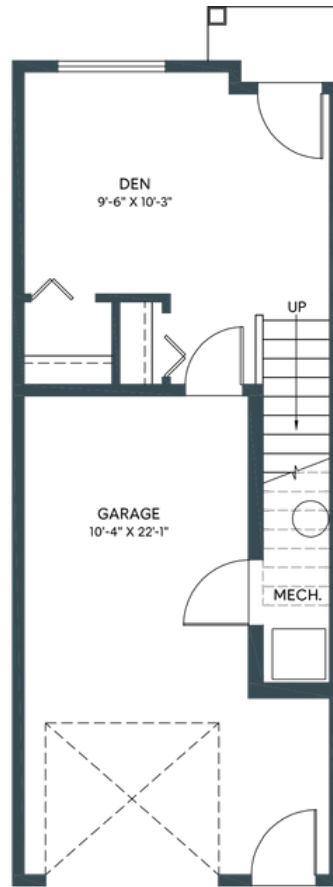

A

MODEL

HERITAGE TOWNHOME

1276 SQ. FT. - 1355 SQ. FT.

2,3 BED | 2.5 BATH INCL. ENSUITE

aurora

IN ASPEN SPRING

TANDEM GARAGE OPTION

Lower Floor: 43 sq/ft

LARGE DEN OPTION

Lower Floor: 195 sq/ft

BEDROOM OPTION

Lower Floor: 195 sq/ft

POWDER ROOM OPTION

Main floor: 538 sq/ft

Windows, exterior door, boxout and exterior steps configurations may vary.

B

MODEL

HERITAGE TOWNHOME

1466 - 1493 SQ. FT.
3,4 BED | 2.5 BATH INCL. ENSUITE

aurora

IN ASPEN SPRING

TANDEM GARAGE OPTION

Lower Floor: 52 sq/ft

LARGE DEN OPTION

Lower Floor: 215 sq/ft

BEDROOM OPTION

Lower Floor: 215 sq/ft

POWDER ROOM OPTION

Main floor: 619 sq/ft

Windows, exterior door, boxout and exterior steps configurations may vary.