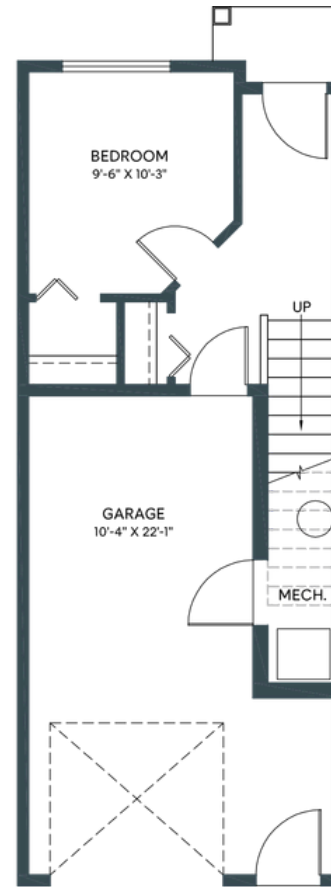

A

MODEL

HERITAGE TOWNHOME

1276 SQ. FT. - 1355 SQ. FT.

2,3 BED | 2.5 BATH INCL. ENSUITE

aurora

IN ASPEN SPRING

TANDEM GARAGE OPTION

Lower Floor: 43 sq/ft

LARGE DEN OPTION

Lower Floor: 195 sq/ft

BEDROOM OPTION

Lower Floor: 195 sq/ft

POWDER ROOM OPTION

Main floor: 538 sq/ft

Windows, exterior door, boxout and exterior steps configurations may vary.

B

MODEL

HERITAGE TOWNHOME

1466 - 1493 SQ. FT.
3,4 BED | 2.5 BATH INCL. ENSUITE

aurora

IN ASPEN SPRING

TANDEM GARAGE OPTION

Lower Floor: 52 sq/ft

LARGE DEN OPTION

Lower Floor: 215 sq/ft

BEDROOM OPTION

Lower Floor: 215 sq/ft

POWDER ROOM OPTION

Main floor: 619 sq/ft

Windows, exterior door, boxout and exterior steps configurations may vary.