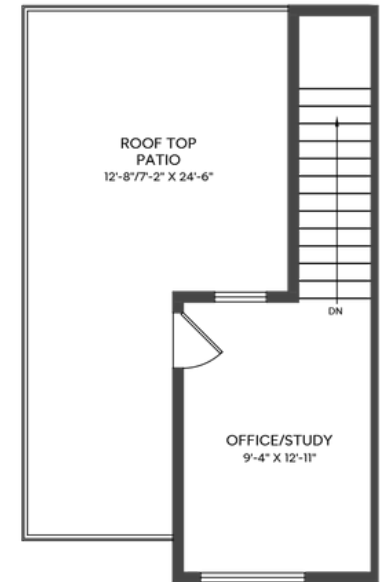

Third Floor: 748 sq/ft

ROOFTOP PATIO

Fourth floor: 352 sq/ft
Landing Area: 20 sq/ft

A1

INNER UNIT

DOUBLE GARAGE TOWNHOME

1628 SQ. FT.

3 BED | 2.5 BATH INCL. ENSUITE, ROOFTOP PATIO WITH OFFICE/ STUDY AREA, DOUBLE CAR GARAGE

Fourth floor: 352 sq/ft
Landing Area: 20 sq/ft

Slokker Homes

Square footage and room dimensions are based on architectural drawings and measurements. Furniture layouts depict standard furnishing sizes. All sizes and dimensions are approximate. Information is deemed accurate, but not guaranteed. Errors and omissions excepted.

Lower Floor: 218 sq/ft

MAIN

Second Floor: 642 sq/ft

UPPER

Third Floor: 748 sq/ft

ROOFTOP PATIO

Fourth floor: 258 sq/ft
Office/ Study Area: 334 sq/ft

Slokker Homes

Square footage and room dimensions are based on architectural drawings and measurements. Furniture layouts depict standard furnishing sizes. All sizes and dimensions are approximate. Information is deemed accurate, but not guaranteed. Errors and omissions excepted.