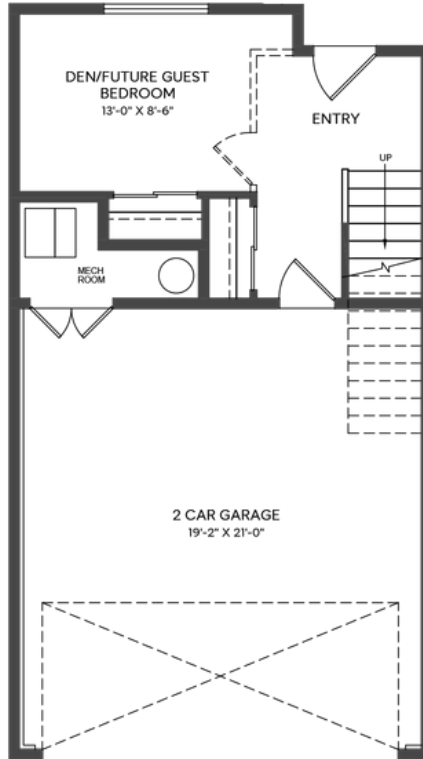

ROOFTOP PATIO

Fourth floor: 258 sq/ft
Office/ Study Area: 334 sq/ft

B

END UNIT

DOUBLE GARAGE TOWNHOME

1628 SQ. FT.

3 BED | 2.5 BATH INCL. ENSUITE, ROOFTOP PATIO, DOUBLE CAR GARAGE

aurora

IN ASPEN SPRING

DOUBLE CAR GARAGE

Lower Floor: 218 sq/ft

MAIN

Second Floor: 642 sq/ft

UPPER

Third Floor: 748 sq/ft

ROOFTOP PATIO

Fourth floor: 352 sq/ft
Landing Area: 20 sq/ft

Slokker Homes

Square footage and room dimensions are based on architectural drawings and measurements. Furniture layouts depict standard furnishing sizes. All sizes and dimensions are approximate. Information is deemed accurate, but not guaranteed. Errors and omissions excepted.