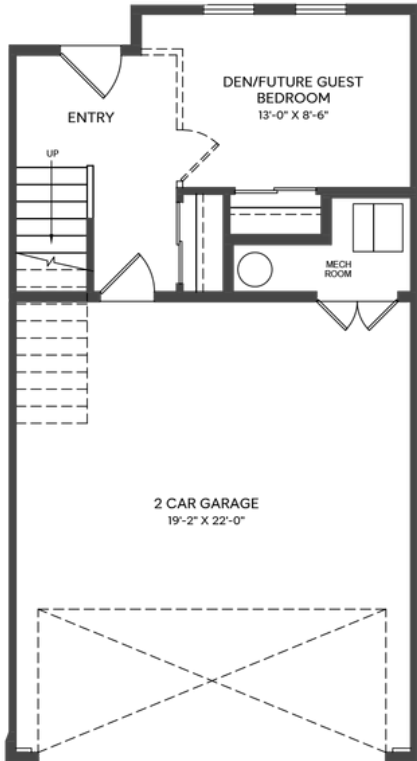

DOUBLE GARAGE TOWNHOME

1628 SQ. FT.

3 BED | 2.5 BATH INCL. ENSUITE, ROOFTOP PATIO, DOUBLE CAR GARAGE

DOUBLE CAR GARAGE

Lower Floor: 218 sq/ft

MAIN

Second Floor: 642 sq/ft

UPPER

Third Floor: 748 sq/ft

ROOFTOP PATIO

Fourth floor: 352 sq/ft
Landing Area: 20 sq/ft

A1

INNER UNIT

DOUBLE GARAGE TOWNHOME

1628 SQ. FT.

3 BED | 2.5 BATH INCL. ENSUITE, ROOFTOP PATIO WITH OFFICE/ STUDY AREA, DOUBLE CAR GARAGE

aurora

IN ASPEN SPRING

DOUBLE CAR GARAGE

Lower Floor: 218 sq/ft

MAIN

Second Floor: 642 sq/ft

UPPER

Third Floor: 748 sq/ft

ROOFTOP PATIO

Fourth floor: 258 sq/ft
Office/ Study Area: 334 sq/ft

B

END UNIT

DOUBLE GARAGE TOWNHOME

1628 SQ. FT.

3 BED | 2.5 BATH INCL. ENSUITE, ROOFTOP PATIO, DOUBLE CAR GARAGE

aurora