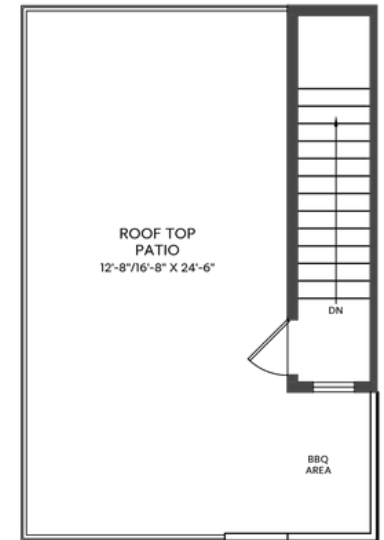

ROOFTOP PATIO

Fourth floor: 258 sq/ft
Office/ Study Area: 334 sq/ft

B

END UNIT

DOUBLE GARAGE TOWNHOME

1628 SQ. FT.

3 BED | 2.5 BATH INCL. ENSUITE, ROOFTOP PATIO, DOUBLE CAR GARAGE

aurora

IN ASPEN SPRING

DOUBLE CAR GARAGE

Lower Floor: 218 sq/ft

MAIN

Second Floor: 642 sq/ft

UPPER

Third Floor: 748 sq/ft

ROOFTOP PATIO

Fourth floor: 352 sq/ft
Landing Area: 20 sq/ft

Slokker Homes

Square footage and room dimensions are based on architectural drawings and measurements. Furniture layouts depict standard furnishing sizes. All sizes and dimensions are approximate. Information is deemed accurate, but not guaranteed. Errors and omissions excepted.