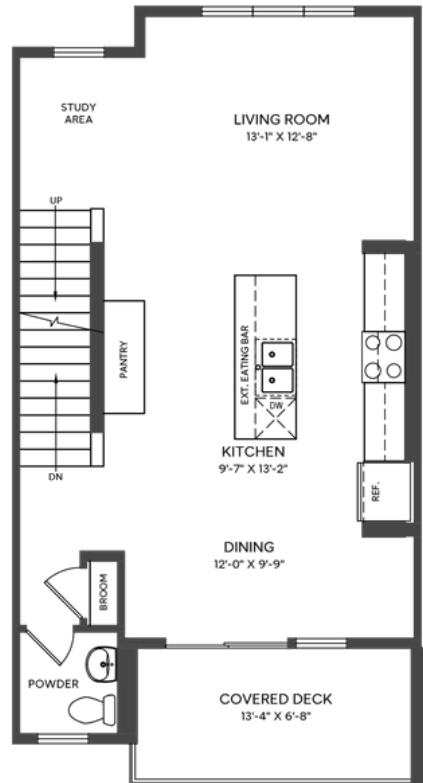

Third Floor: 748 sq/ft

ROOFTOP PATIO

Fourth floor: 352 sq/ft
Landing Area: 20 sq/ft

A1

INNER UNIT

DOUBLE GARAGE TOWNHOME

1628 SQ. FT.

3 BED | 2.5 BATH INCL. ENSUITE, ROOFTOP PATIO WITH OFFICE/ STUDY AREA, DOUBLE CAR GARAGE

aurora

IN ASPEN SPRING

DOUBLE CAR GARAGE

Lower Floor: 218 sq/ft

MAIN

Second Floor: 642 sq/ft

UPPER

Third Floor: 748 sq/ft

ROOFTOP PATIO

Fourth floor: 258 sq/ft
Office/ Study Area: 334 sq/ft

B

END UNIT

DOUBLE GARAGE TOWNHOME

1628 SQ. FT.

3 BED | 2.5 BATH INCL. ENSUITE, ROOFTOP PATIO, DOUBLE CAR GARAGE

aurora

Fourth floor: 352 sq/ft
Landing Area: 20 sq/ft

Slokker Homes

Square footage and room dimensions are based on architectural drawings and measurements. Furniture layouts depict standard furnishing sizes. All sizes and dimensions are approximate. Information is deemed accurate, but not guaranteed. Errors and omissions excepted.