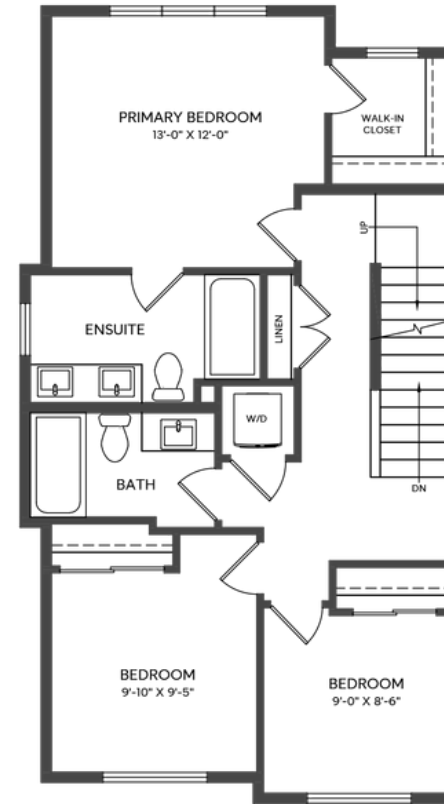

Fourth floor: 352 sq/ft
Landing Area: 20 sq/ft

Slokker Homes

Square footage and room dimensions are based on architectural drawings and measurements. Furniture layouts depict standard furnishing sizes. All sizes and dimensions are approximate. Information is deemed accurate, but not guaranteed. Errors and omissions excepted.

B1

END UNIT

DOUBLE GARAGE TOWNHOME

1628 SQ. FT.

3 BED | 2.5 BATH INCL. ENSUITE, ROOFTOP PATIO, OFFICE/ STUDY AREA,
DOUBLE CAR GARAGE

aurora

IN ASPEN SPRING

DOUBLE CAR GARAGE

Lower Floor: 218 sq/ft

MAIN

Second Floor: 642 sq/ft

UPPER

Third Floor: 748 sq/ft

ROOFTOP PATIO

Fourth floor: 258 sq/ft
Office/ Study Area: 334 sq/ft

Slokker Homes

Square footage and room dimensions are based on architectural drawings and measurements. Furniture layouts depict standard furnishing sizes. All sizes and dimensions are approximate. Information is deemed accurate, but not guaranteed. Errors and omissions excepted.