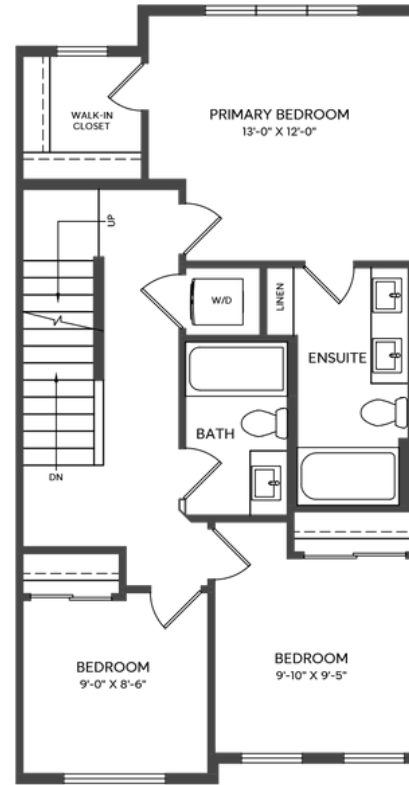

DOUBLE GARAGE TOWNHOME

1628 SQ. FT.

3 BED | 2.5 BATH INCL. ENSUITE, ROOFTOP PATIO, DOUBLE CAR GARAGE

DOUBLE CAR GARAGE

Lower Floor: 218 sq/ft

MAIN

Second Floor: 642 sq/ft

UPPER

Third Floor: 748 sq/ft

ROOFTOP PATIO

Fourth floor: 352 sq/ft
Landing Area: 20 sq/ft

A1

INNER UNIT

DOUBLE GARAGE TOWNHOME

1628 SQ. FT.

3 BED | 2.5 BATH INCL. ENSUITE, ROOFTOP PATIO WITH OFFICE/ STUDY AREA, DOUBLE CAR GARAGE

ROOFTOP PATIO

Fourth floor: 258 sq/ft
Office/ Study Area: 334 sq/ft

B

END UNIT

DOUBLE GARAGE TOWNHOME

1628 SQ. FT.

3 BED | 2.5 BATH INCL. ENSUITE, ROOFTOP PATIO, DOUBLE CAR GARAGE

aurora

Fourth floor: 352 sq/ft
Landing Area: 20 sq/ft

Slokker Homes

Square footage and room dimensions are based on architectural drawings and measurements. Furniture layouts depict standard furnishing sizes. All sizes and dimensions are approximate. Information is deemed accurate, but not guaranteed. Errors and omissions excepted.