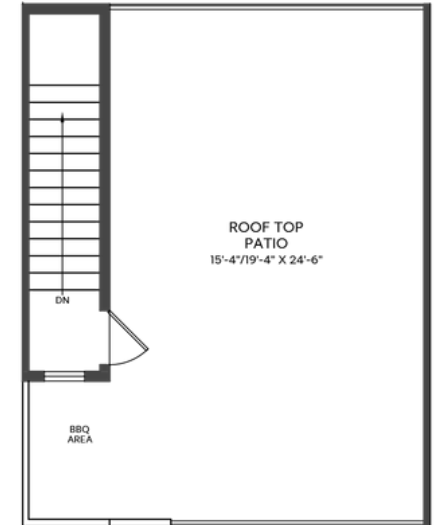

DOUBLE GARAGE TOWNHOME

1628 SQ. FT.

3 BED | 2.5 BATH INCL. ENSUITE, ROOFTOP PATIO, DOUBLE CAR GARAGE

DOUBLE CAR GARAGE

Lower Floor: 218 sq/ft

MAIN

Second Floor: 642 sq/ft

UPPER

Third Floor: 748 sq/ft

ROOFTOP PATIO

Fourth floor: 352 sq/ft
Landing Area: 20 sq/ft

A1

INNER UNIT

DOUBLE GARAGE TOWNHOME

1628 SQ. FT.

3 BED | 2.5 BATH INCL. ENSUITE, ROOFTOP PATIO WITH OFFICE/ STUDY AREA, DOUBLE CAR GARAGE

aurora

IN ASPEN SPRING

DOUBLE CAR GARAGE

Lower Floor: 218 sq/ft

MAIN

Second Floor: 642 sq/ft

UPPER

Third Floor: 748 sq/ft

Fourth floor: 352 sq/ft
Landing Area: 20 sq/ft

Slokker Homes

Square footage and room dimensions are based on architectural drawings and measurements. Furniture layouts depict standard furnishing sizes. All sizes and dimensions are approximate. Information is deemed accurate, but not guaranteed. Errors and omissions excepted.