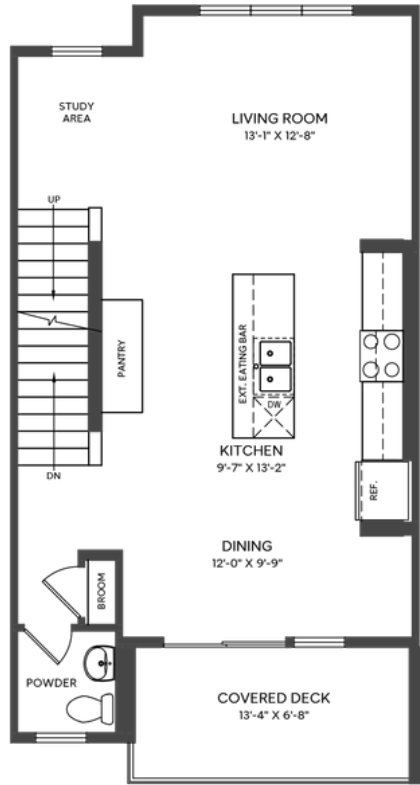

DOUBLE GARAGE TOWNHOME

1628 SQ. FT.

3 BED | 2.5 BATH INCL. ENSUITE, ROOFTOP PATIO, DOUBLE CAR GARAGE

DOUBLE CAR GARAGE

Lower Floor: 218 sq/ft

MAIN

Second Floor: 642 sq/ft

UPPER

Third Floor: 748 sq/ft

ROOFTOP PATIO

Fourth floor: 352 sq/ft
Landing Area: 20 sq/ft

A1

INNER UNIT

DOUBLE GARAGE TOWNHOME

1628 SQ. FT.

3 BED | 2.5 BATH INCL. ENSUITE, ROOFTOP PATIO WITH OFFICE/ STUDY AREA, DOUBLE CAR GARAGE

ROOFTOP PATIO

Fourth floor: 258 sq/ft
Office/ Study Area: 334 sq/ft

B

END UNIT

DOUBLE GARAGE TOWNHOME

1628 SQ. FT.

3 BED | 2.5 BATH INCL. ENSUITE, ROOFTOP PATIO, DOUBLE CAR GARAGE

aurora

Fourth floor: 352 sq/ft
Landing Area: 20 sq/ft

Slokker Homes

Square footage and room dimensions are based on architectural drawings and measurements. Furniture layouts depict standard furnishing sizes. All sizes and dimensions are approximate. Information is deemed accurate, but not guaranteed. Errors and omissions excepted.