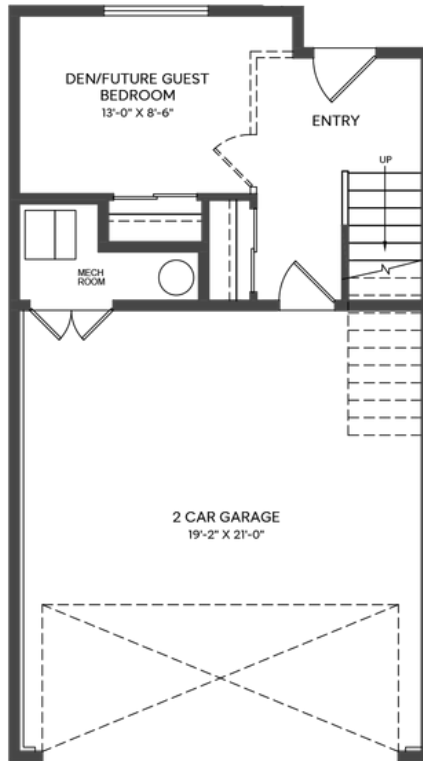

Fourth floor: 352 sq/ft
Landing Area: 20 sq/ft

Slokker Homes

Square footage and room dimensions are based on architectural drawings and measurements. Furniture layouts depict standard furnishing sizes. All sizes and dimensions are approximate. Information is deemed accurate, but not guaranteed. Errors and omissions excepted.

B1

END UNIT

DOUBLE GARAGE TOWNHOME

1628 SQ. FT.

3 BED | 2.5 BATH INCL. ENSUITE, ROOFTOP PATIO, OFFICE/ STUDY AREA,
DOUBLE CAR GARAGE

aurora

IN ASPEN SPRING

DOUBLE CAR GARAGE

Lower Floor: 218 sq/ft

MAIN

Second Floor: 642 sq/ft

UPPER

Third Floor: 748 sq/ft

ROOFTOP PATIO

Fourth floor: 258 sq/ft
Office/ Study Area: 334 sq/ft

Slokker Homes

Square footage and room dimensions are based on architectural drawings and measurements. Furniture layouts depict standard furnishing sizes. All sizes and dimensions are approximate. Information is deemed accurate, but not guaranteed. Errors and omissions excepted.