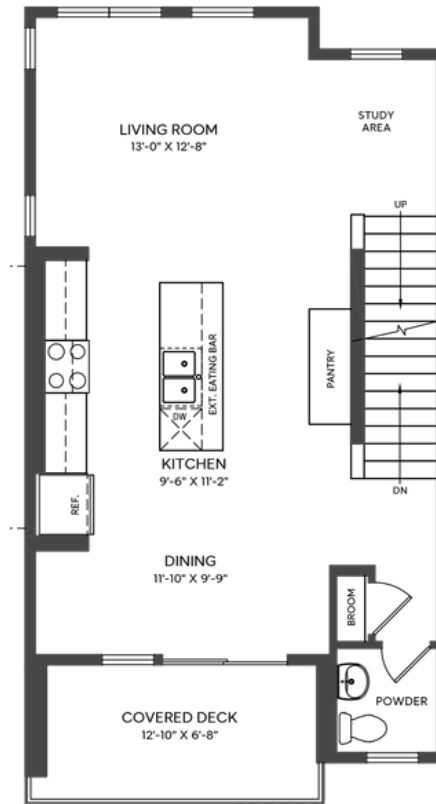

ROOFTOP PATIO

Fourth floor: 258 sq/ft
Office/ Study Area: 334 sq/ft

B

END UNIT

DOUBLE GARAGE TOWNHOME

1628 SQ. FT.

3 BED | 2.5 BATH INCL. ENSUITE, ROOFTOP PATIO, DOUBLE CAR GARAGE

aurora

Fourth floor: 352 sq/ft
Landing Area: 20 sq/ft

Slokker Homes

Square footage and room dimensions are based on architectural drawings and measurements. Furniture layouts depict standard furnishing sizes. All sizes and dimensions are approximate. Information is deemed accurate, but not guaranteed. Errors and omissions excepted.

Lower Floor: 218 sq/ft

MAIN

Second Floor: 642 sq/ft

UPPER

Third Floor: 748 sq/ft

ROOFTOP PATIO

Fourth floor: 258 sq/ft
Office/ Study Area: 334 sq/ft

Slokker Homes

Square footage and room dimensions are based on architectural drawings and measurements. Furniture layouts depict standard furnishing sizes. All sizes and dimensions are approximate. Information is deemed accurate, but not guaranteed. Errors and omissions excepted.