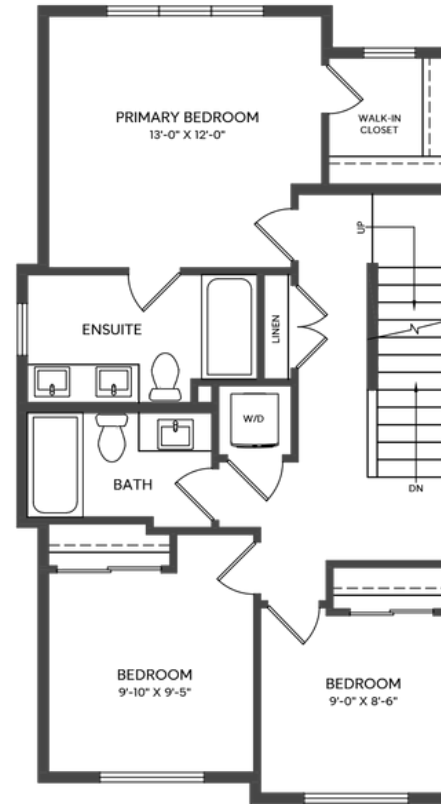

Third Floor: 748 sq/ft

ROOFTOP PATIO

Fourth floor: 352 sq/ft
Landing Area: 20 sq/ft

A1

INNER UNIT

DOUBLE GARAGE TOWNHOME

1628 SQ. FT.

3 BED | 2.5 BATH INCL. ENSUITE, ROOFTOP PATIO WITH OFFICE/ STUDY AREA, DOUBLE CAR GARAGE

ROOFTOP PATIO

Fourth floor: 258 sq/ft
Office/ Study Area: 334 sq/ft

B

END UNIT

DOUBLE GARAGE TOWNHOME

1628 SQ. FT.

3 BED | 2.5 BATH INCL. ENSUITE, ROOFTOP PATIO, DOUBLE CAR GARAGE

aurora

IN ASPEN SPRING

DOUBLE CAR GARAGE

Lower Floor: 218 sq/ft

MAIN

Second Floor: 642 sq/ft

UPPER

Third Floor: 748 sq/ft

ROOFTOP PATIO

Fourth floor: 352 sq/ft
Landing Area: 20 sq/ft

Slokker Homes

Square footage and room dimensions are based on architectural drawings and measurements. Furniture layouts depict standard furnishing sizes. All sizes and dimensions are approximate. Information is deemed accurate, but not guaranteed. Errors and omissions excepted.