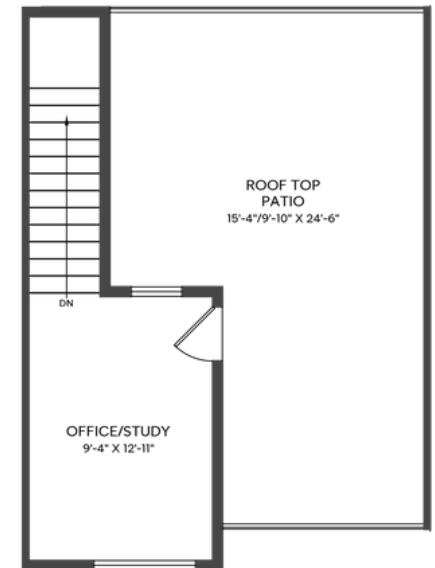

Third Floor: 748 sq/ft

ROOFTOP PATIO

Fourth floor: 352 sq/ft
Landing Area: 20 sq/ft

A1

INNER UNIT

DOUBLE GARAGE TOWNHOME

1628 SQ. FT.

3 BED | 2.5 BATH INCL. ENSUITE, ROOFTOP PATIO WITH OFFICE/ STUDY AREA, DOUBLE CAR GARAGE

aurora

IN ASPEN SPRING

DOUBLE CAR GARAGE

Lower Floor: 218 sq/ft

MAIN

Second Floor: 642 sq/ft

UPPER

Third Floor: 748 sq/ft

ROOFTOP PATIO

Fourth floor: 258 sq/ft
Office/ Study Area: 334 sq/ft

B

END UNIT

DOUBLE GARAGE TOWNHOME

1628 SQ. FT.

3 BED | 2.5 BATH INCL. ENSUITE, ROOFTOP PATIO, DOUBLE CAR GARAGE

aurora

IN ASPEN SPRING

DOUBLE CAR GARAGE

Lower Floor: 218 sq/ft

MAIN

Second Floor: 642 sq/ft

UPPER

Third Floor: 748 sq/ft

ROOFTOP PATIO