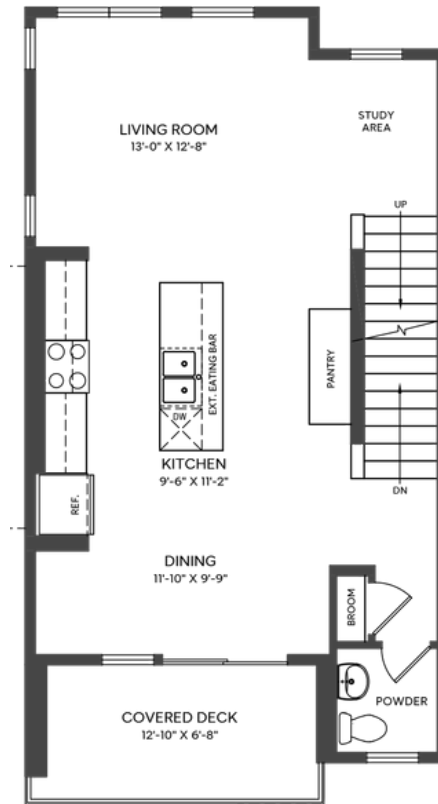

Third Floor: 748 sq/ft

ROOFTOP PATIO

Fourth floor: 352 sq/ft
Landing Area: 20 sq/ft

A1

INNER UNIT

DOUBLE GARAGE TOWNHOME

1628 SQ. FT.

3 BED | 2.5 BATH INCL. ENSUITE, ROOFTOP PATIO WITH OFFICE/ STUDY AREA, DOUBLE CAR GARAGE

ROOFTOP PATIO

Fourth floor: 258 sq/ft
Office/ Study Area: 334 sq/ft

B

END UNIT

DOUBLE GARAGE TOWNHOME

1628 SQ. FT.

3 BED | 2.5 BATH INCL. ENSUITE, ROOFTOP PATIO, DOUBLE CAR GARAGE

aurora

IN ASPEN SPRING

DOUBLE CAR GARAGE

Lower Floor: 218 sq/ft

MAIN

Second Floor: 642 sq/ft

UPPER

Third Floor: 748 sq/ft

ROOFTOP PATIO

Fourth floor: 352 sq/ft
Landing Area: 20 sq/ft

Slokker Homes

Square footage and room dimensions are based on architectural drawings and measurements. Furniture layouts depict standard furnishing sizes. All sizes and dimensions are approximate. Information is deemed accurate, but not guaranteed. Errors and omissions excepted.