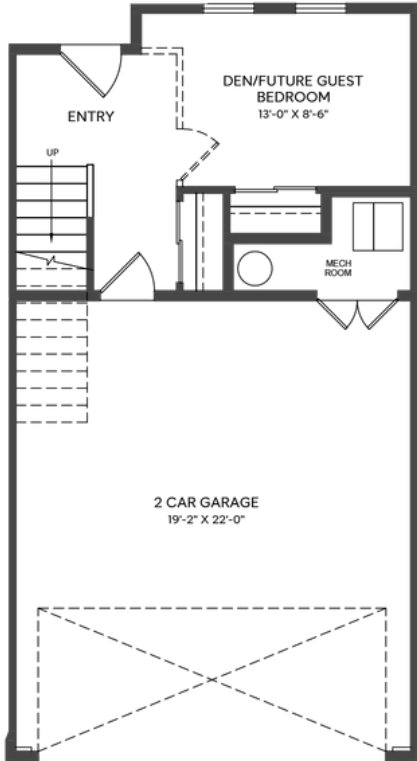

DOUBLE GARAGE TOWNHOME

1628 SQ. FT.

3 BED | 2.5 BATH INCL. ENSUITE, ROOFTOP PATIO, DOUBLE CAR GARAGE

DOUBLE CAR GARAGE

Lower Floor: 218 sq/ft

MAIN

Second Floor: 642 sq/ft

UPPER

Third Floor: 748 sq/ft

ROOFTOP PATIO

Fourth floor: 352 sq/ft
Landing Area: 20 sq/ft

A1

INNER UNIT

DOUBLE GARAGE TOWNHOME

1628 SQ. FT.

3 BED | 2.5 BATH INCL. ENSUITE, ROOFTOP PATIO WITH OFFICE/ STUDY AREA, DOUBLE CAR GARAGE

ROOFTOP PATIO

Fourth floor: 258 sq/ft
Office/ Study Area: 334 sq/ft

B

END UNIT

DOUBLE GARAGE TOWNHOME

1628 SQ. FT.

3 BED | 2.5 BATH INCL. ENSUITE, ROOFTOP PATIO, DOUBLE CAR GARAGE

aurora

Fourth floor: 352 sq/ft
Landing Area: 20 sq/ft

Slokker Homes

Square footage and room dimensions are based on architectural drawings and measurements. Furniture layouts depict standard furnishing sizes. All sizes and dimensions are approximate. Information is deemed accurate, but not guaranteed. Errors and omissions excepted.