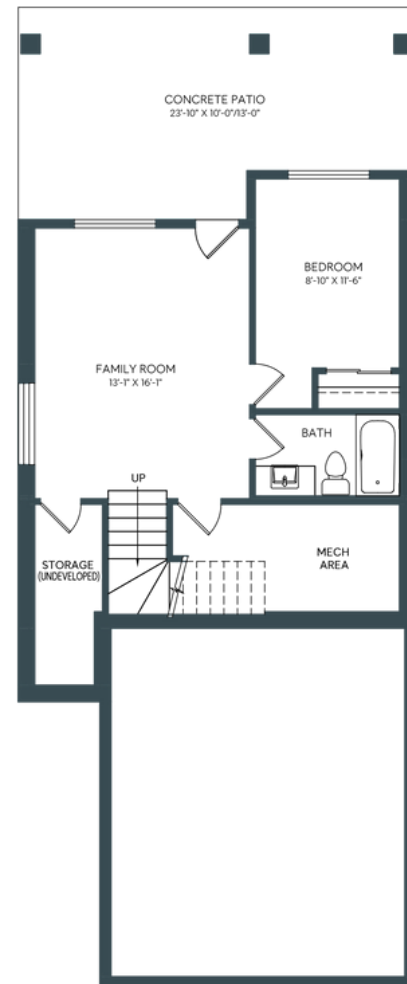

B₁

BELLA TOWNHOME

3 BED OR 2 BED + LOFT | 2.5 BATH INCL. ENSUITE + WALKOUT BASEMENT

1469 SQ. FT.

aurora

IN ASPEN SPRING

Windows, exterior floor, boxout and exterior steps configurations may vary.