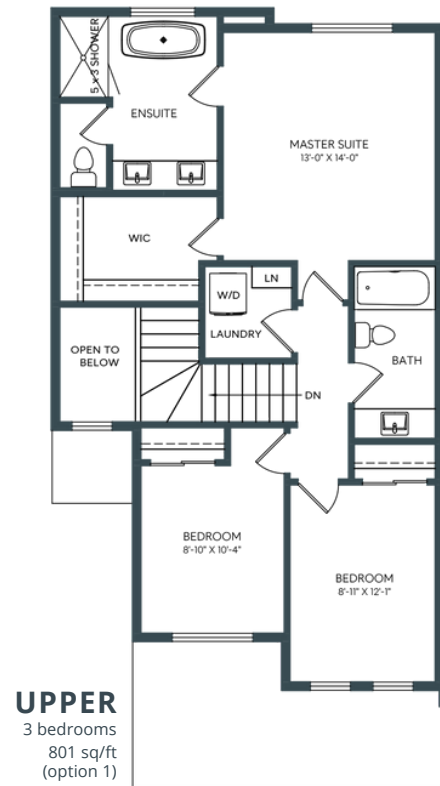

B₁

BELLA TOWNHOME

3 BED OR 2 BED + LOFT | 2.5 BATH INCL. ENSUITE + WALKOUT BASEMENT

1469 SQ. FT.

aurora

IN ASPEN SPRING