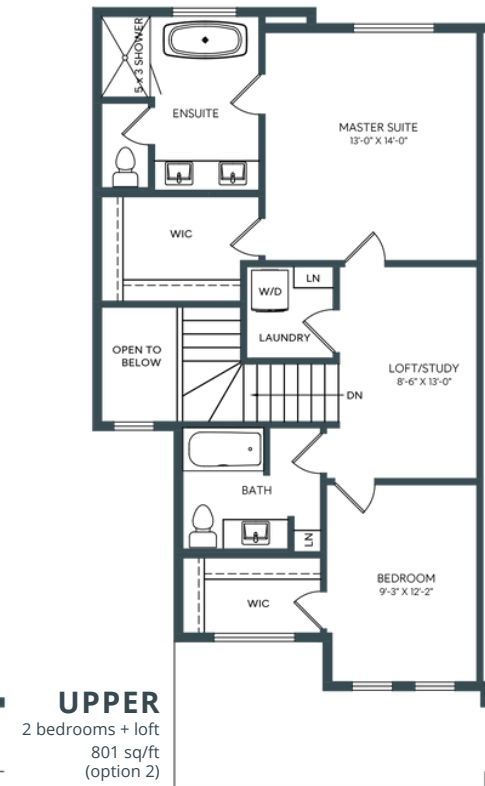

B₁

BELLA TOWNHOME

3 BED OR 2 BED + LOFT | 2.5 BATH INCL. ENSUITE + WALKOUT BASEMENT

1469 SQ. FT.

aurora

IN ASPEN SPRING