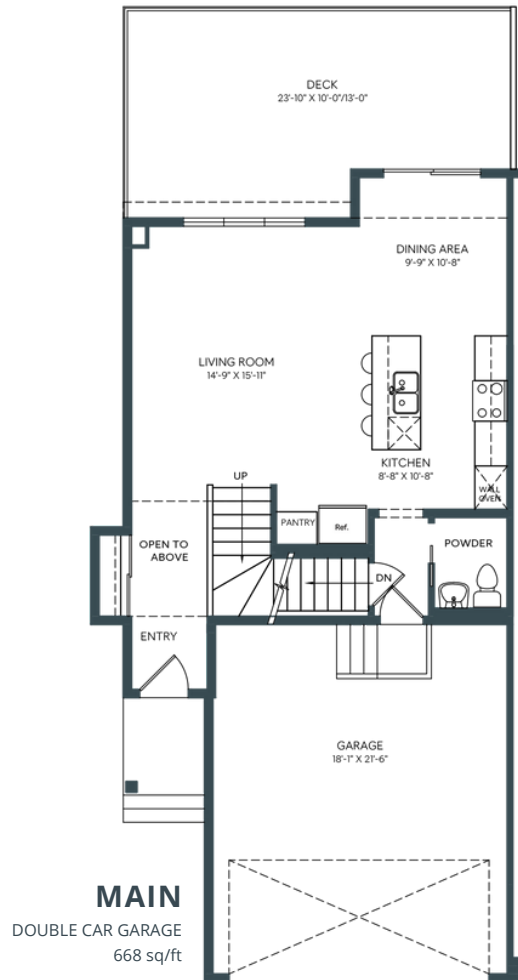

B₁

BELLA TOWNHOME

3 BED OR 2 BED + LOFT | 2.5 BATH INCL. ENSUITE + WALKOUT BASEMENT

1469 SQ. FT.

aurora

IN ASPEN SPRING