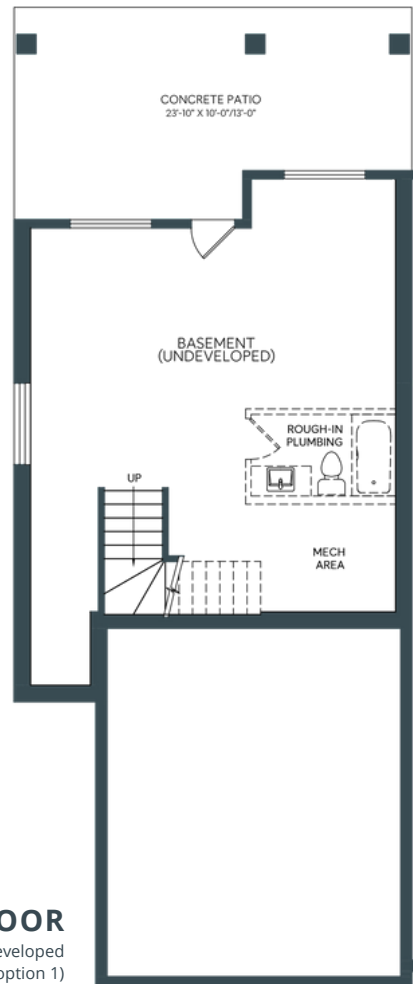

B₁

BELLA TOWNHOME

3 BED OR 2 BED + LOFT | 2.5 BATH INCL. ENSUITE + WALKOUT BASEMENT

1469 SQ. FT.

aurora

IN ASPEN SPRING

Windows, exterior floor, boxout and exterior steps configurations may vary.