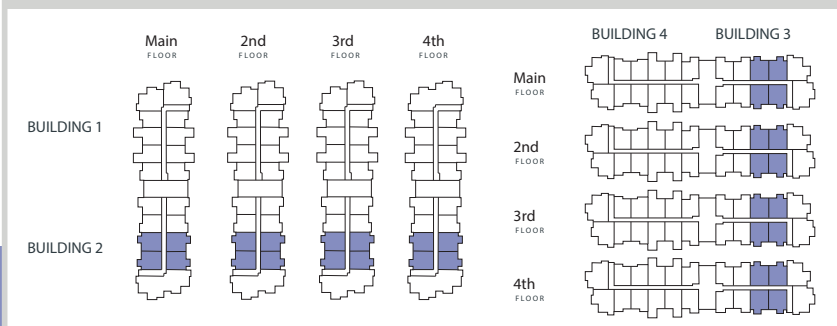

### BUILDING PLAN - PHASES ONE & TWO

### LEGEND

- A Unit - 1 Bedroom
- B Unit - 1 Bedroom + Den
- C Unit - 2 Bedroom 1 Bath
- D Unit - 2 Bedroom 2 Bath