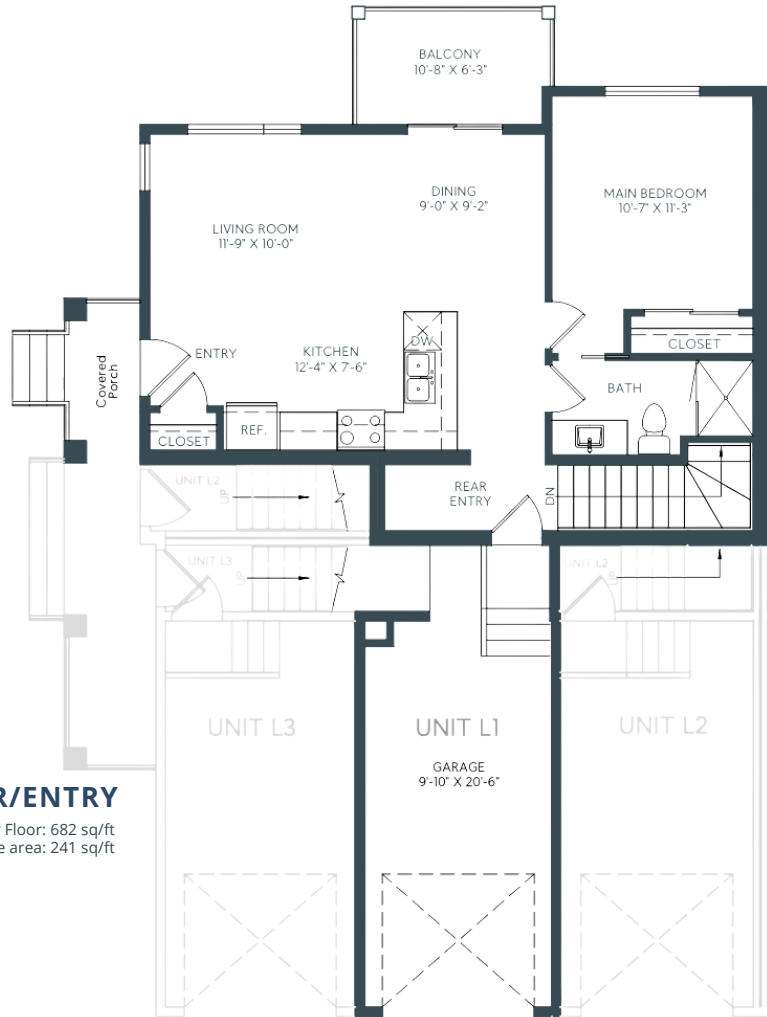

L1

LUCAS TOWNHOME (WALK-OUT VERSION)

1282 SQ. FT.

3 BED | 2 BATH INCL. ENSUITE & W.I.C. WITH BALCONY AND PATIO

elkwood

IN ASPEN SPRING

LOWER/ENTRY

Lower Floor: 682 sq/ft
Garage area: 241 sq/ft

BASEMENT

Walk-out Version
Basement Floor: 600 sq/ft

Windows, exterior door, boxout and exterior steps configurations may vary.