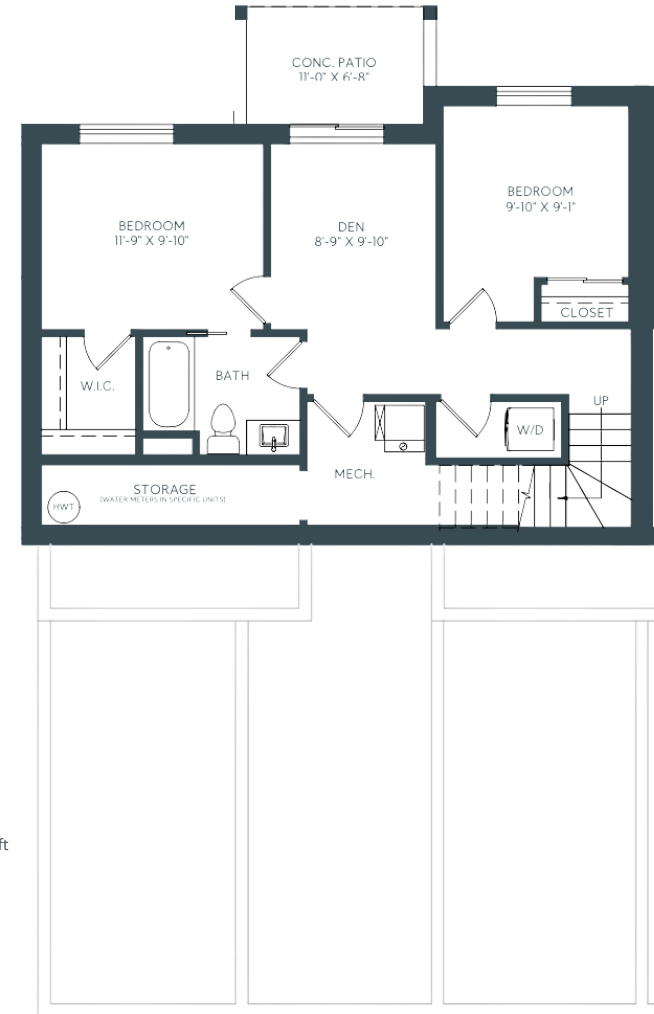

L1

LUCAS TOWNHOME (WALK-OUT VERSION)

1282 SQ. FT.

3 BED | 2 BATH INCL. ENSUITE & W.I.C. WITH BALCONY AND PATIO

elkwood

IN ASPEN SPRING

LOWER/ENTRY

Lower Floor: 682 sq/ft
Garage area: 241 sq/ft

BASEMENT

Walk-out Version
Basement Floor: 600 sq/ft

Windows, exterior door, boxout and exterior steps configurations may vary.