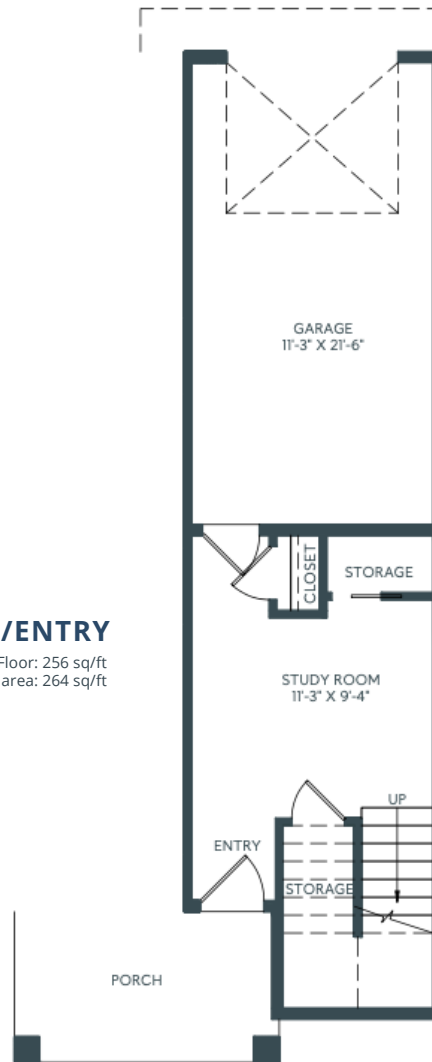

J4

JASPER TOWNHOME

1284 SQ. FT.
2 BED | 2 BATH INCL. ENSUITE & WIC AND PATIO

elkwood

IN ASPEN SPRING

LOWER/ENTRY

Lower Floor: 256 sq/ft
Garage area: 264 sq/ft

UPPER

Second Floor: 1028 sq/ft

Windows, exterior door, boxout and exterior steps configurations may vary.