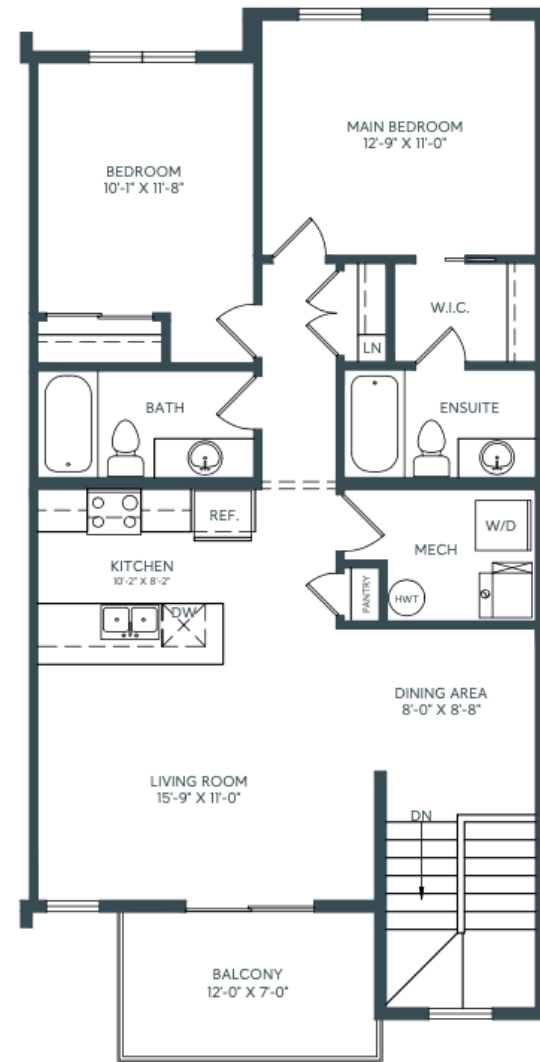

J4

JASPER TOWNHOME

1284 SQ. FT.
2 BED | 2 BATH INCL. ENSUITE & WIC AND PATIO

elkwood

IN ASPEN SPRING

LOWER/ENTRY

Lower Floor: 256 sq/ft
Garage area: 264 sq/ft

UPPER

Second Floor: 1028 sq/ft

Windows, exterior door, boxout and exterior steps configurations may vary.