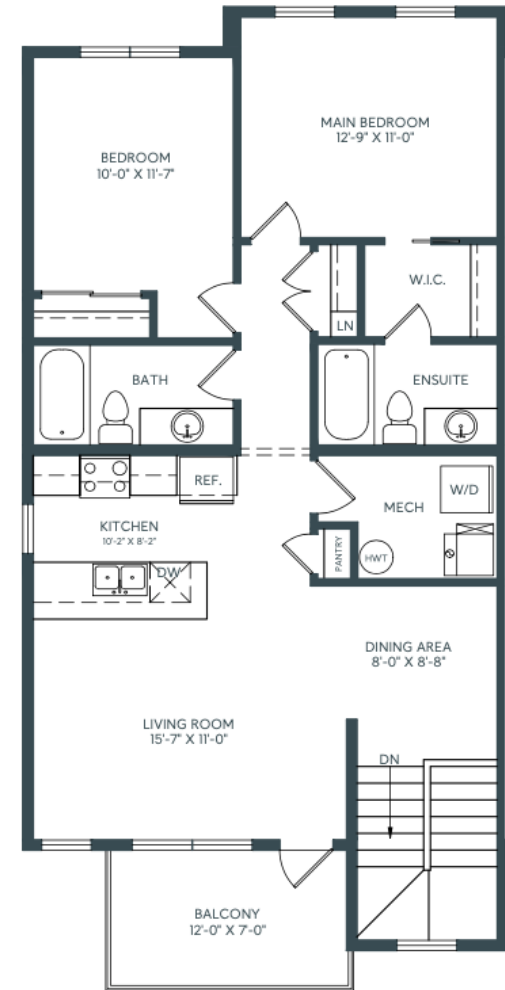

J2

JASPER TOWNHOME

1284 SQ. FT.
2 BED | 2 BATH INCL. ENSUITE & WIC AND PATIO

elkwood

IN ASPEN SPRING

LOWER/ENTRY

Lower Floor: 256 sq/ft
Garage: 264 sq/ft

MAIN

Second Floor: 1028 sq/ft

Windows, exterior door, boxout and exterior steps configurations may vary.