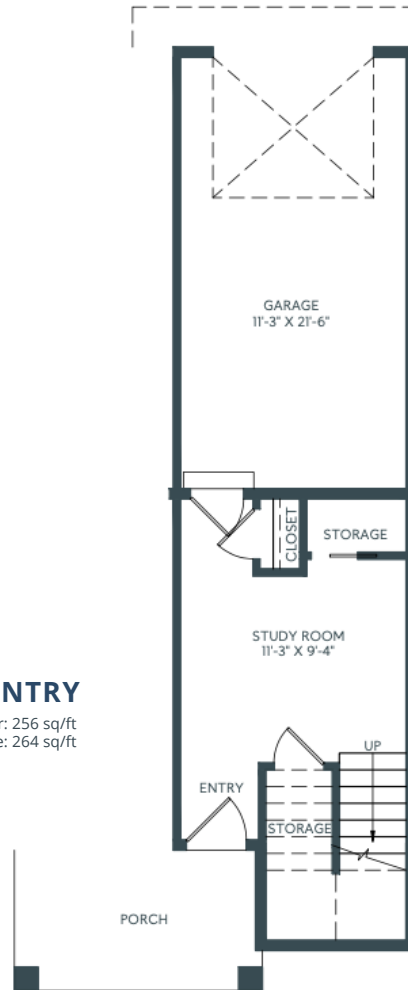

J2

JASPER TOWNHOME

1284 SQ. FT.
2 BED | 2 BATH INCL. ENSUITE & WIC AND PATIO

elkwood

IN ASPEN SPRING

LOWER/ENTRY

Lower Floor: 256 sq/ft
Garage: 264 sq/ft

MAIN

Second Floor: 1028 sq/ft

Windows, exterior door, boxout and exterior steps configurations may vary.