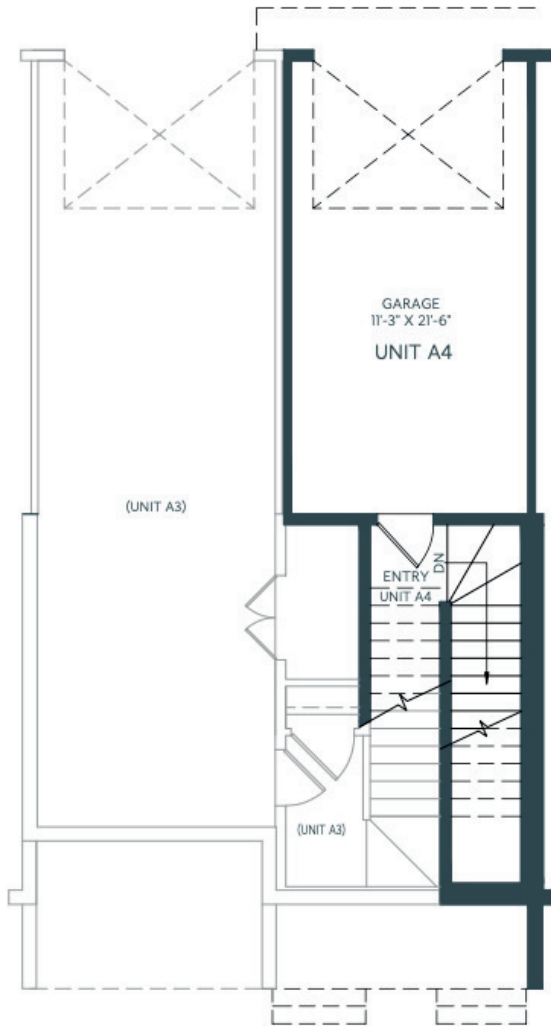

A4

ARIANNA TOWNHOME

995 SQ. FT.
2 BED | 2 BATH INCL. ENSUITE & W.I.C. AND BALCONY

elkwood

IN ASPEN SPRING

LOWER/ENTRY

Lower Floor: 87 sq/ft
Garage: 264 sq/ft

MAIN

Second Floor: 908 sq/ft

Windows, exterior door, boxout and exterior steps configurations may vary.