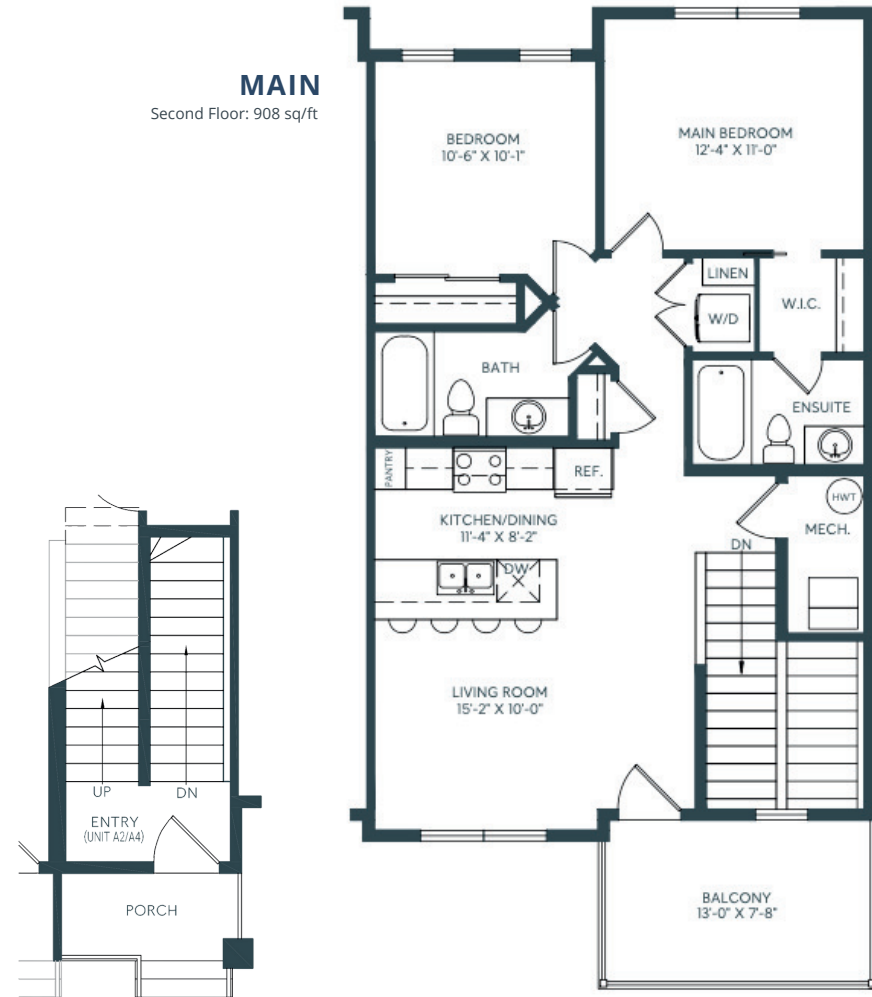

A4

ARIANNA TOWNHOME

995 SQ. FT.
2 BED | 2 BATH INCL. ENSUITE & W.I.C. AND BALCONY

elkwood

IN ASPEN SPRING

LOWER/ENTRY

Lower Floor: 87 sq/ft
Garage: 264 sq/ft

MAIN

Second Floor: 908 sq/ft

Windows, exterior door, boxout and exterior steps configurations may vary.