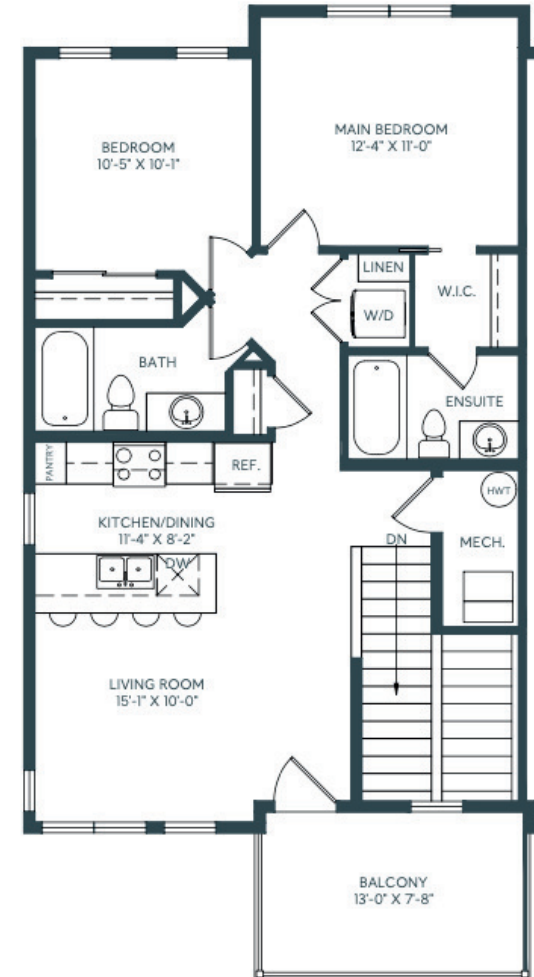

A2

ARIANNA TOWNHOME

995 SQ. FT.
2 BED | 2 BATH WITH BALCONY INCL. ENSUITE & WIC

elkwood

IN ASPEN SPRING

LOWER/ENTRY

Lower Floor: 87 sq/ft
Garage: 264 sq/ft

MAIN

Second Floor: 908 sq/ft

Windows, exterior door, boxout and exterior steps configurations may vary.