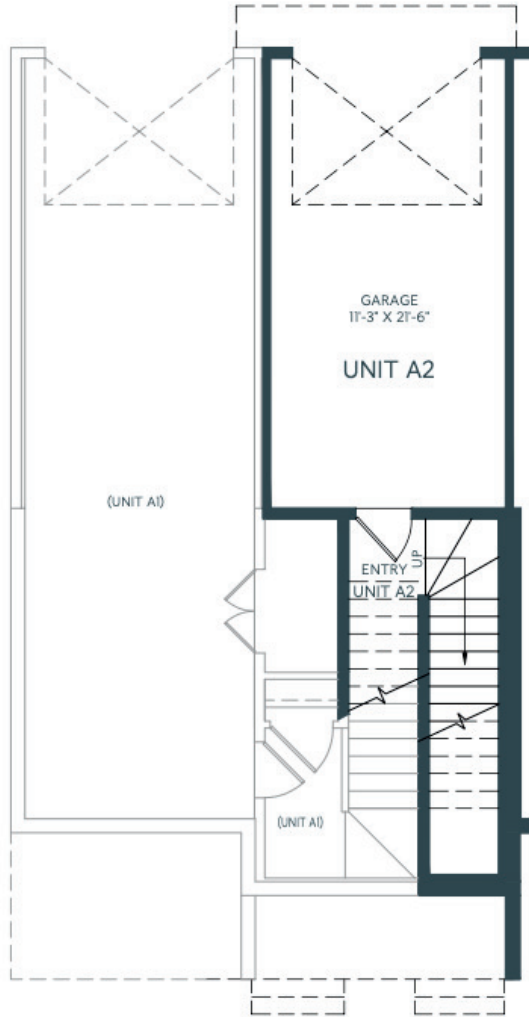

A2

ARIANNA TOWNHOME

995 SQ. FT.
2 BED | 2 BATH WITH BALCONY INCL. ENSUITE & WIC

elkwood

IN ASPEN SPRING

LOWER/ENTRY

Lower Floor: 87 sq/ft
Garage: 264 sq/ft

MAIN

Second Floor: 908 sq/ft

Windows, exterior door, boxout and exterior steps configurations may vary.