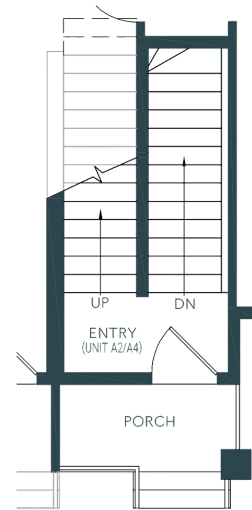

A2

ARIANNA TOWNHOME

995 SQ. FT.
2 BED | 2 BATH WITH BALCONY INCL. ENSUITE & WIC

elkwood

IN ASPEN SPRING

LOWER/ENTRY

Lower Floor: 87 sq/ft
Garage: 264 sq/ft

MAIN

Second Floor: 908 sq/ft

Windows, exterior door, boxout and exterior steps configurations may vary.