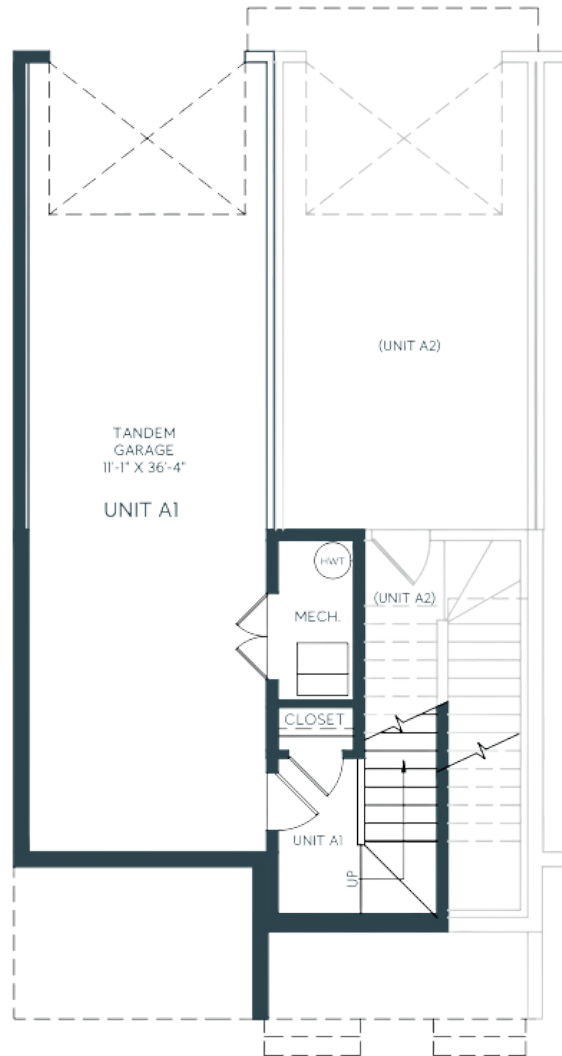

A1

ARIANNA TOWNHOME

939 SQ. FT.
2 BED | 2 BATH INCL. ENSUITE & WIC AND PATIO
TANDEM GARAGE

elkwood

IN ASPEN SPRING

Windows, exterior door, boxout and exterior steps configurations may vary.