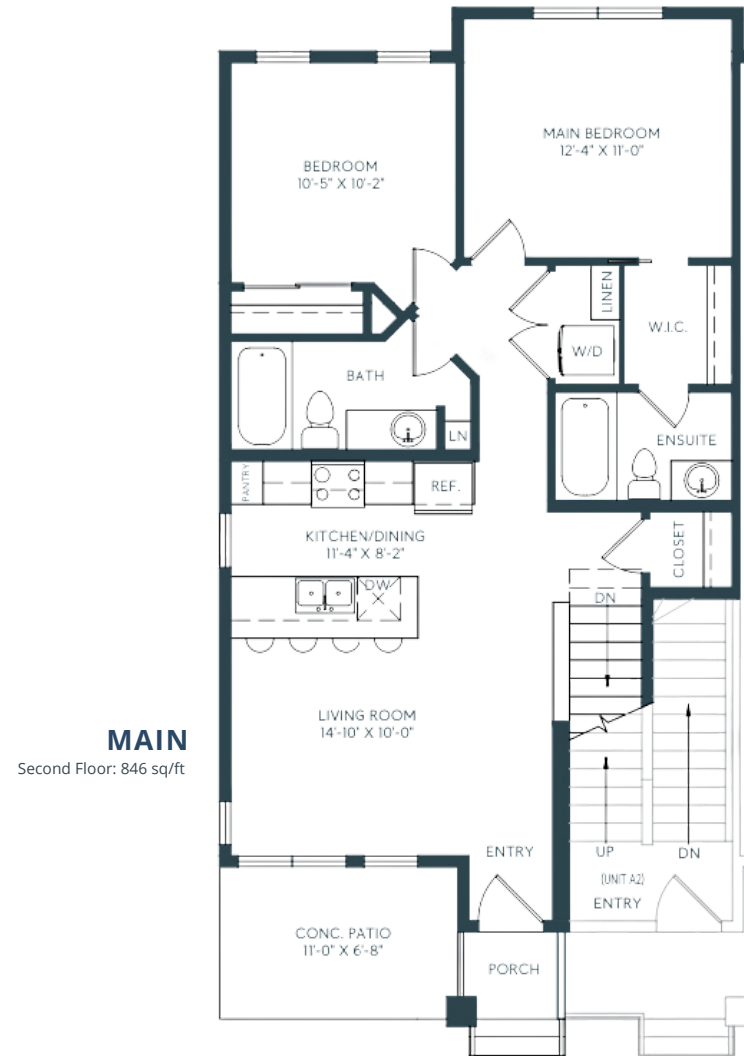

A1

ARIANNA TOWNHOME

939 SQ. FT.
2 BED | 2 BATH INCL. ENSUITE & WIC AND PATIO
TANDEM GARAGE

elkwood

IN ASPEN SPRING

Windows, exterior door, boxout and exterior steps configurations may vary.