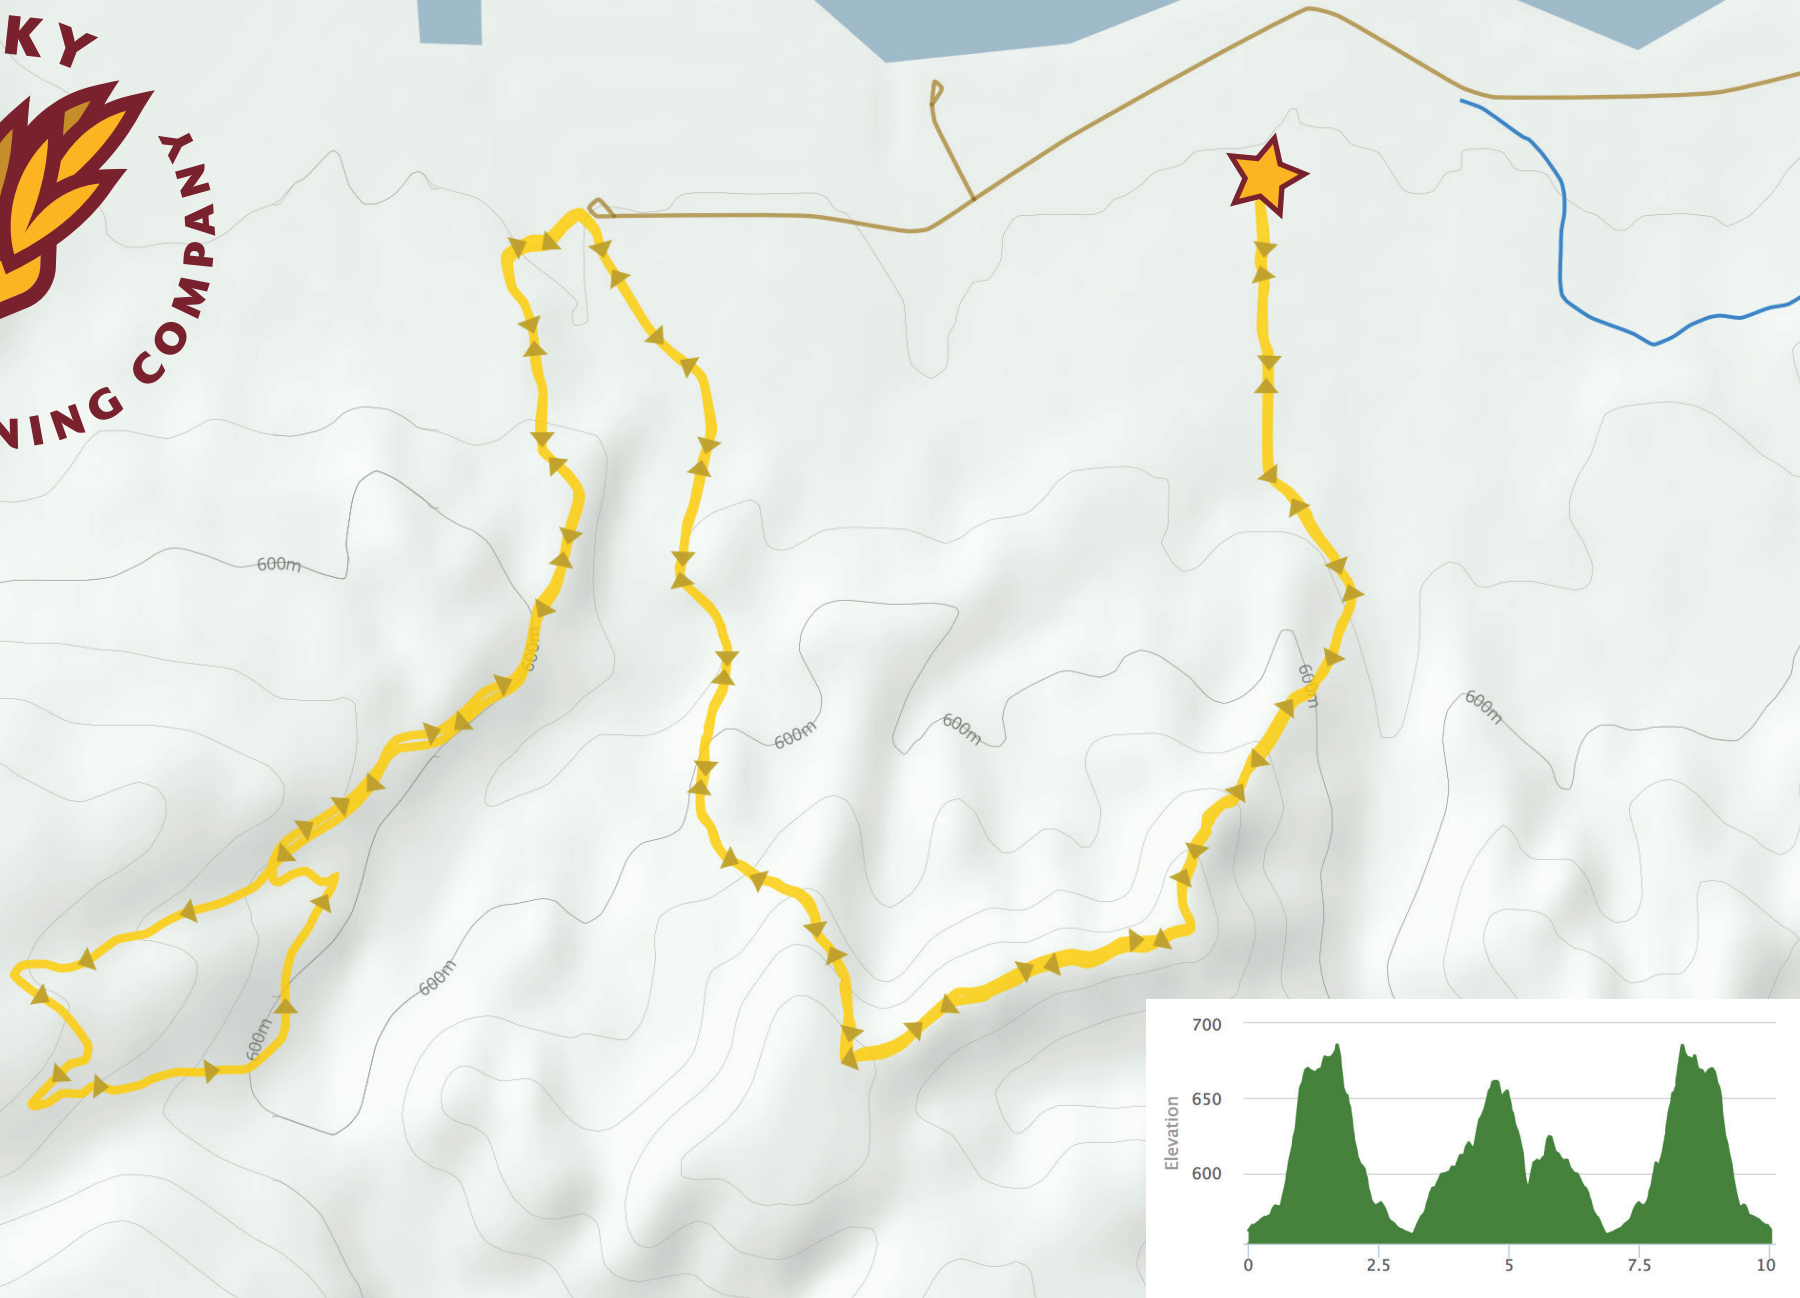

Saskatchewan Landing Provincial Park

10K TRAIL BLITZ

Distance: 10K Elevation: 420M

★ Start / Finish

www.pskyrunning.com