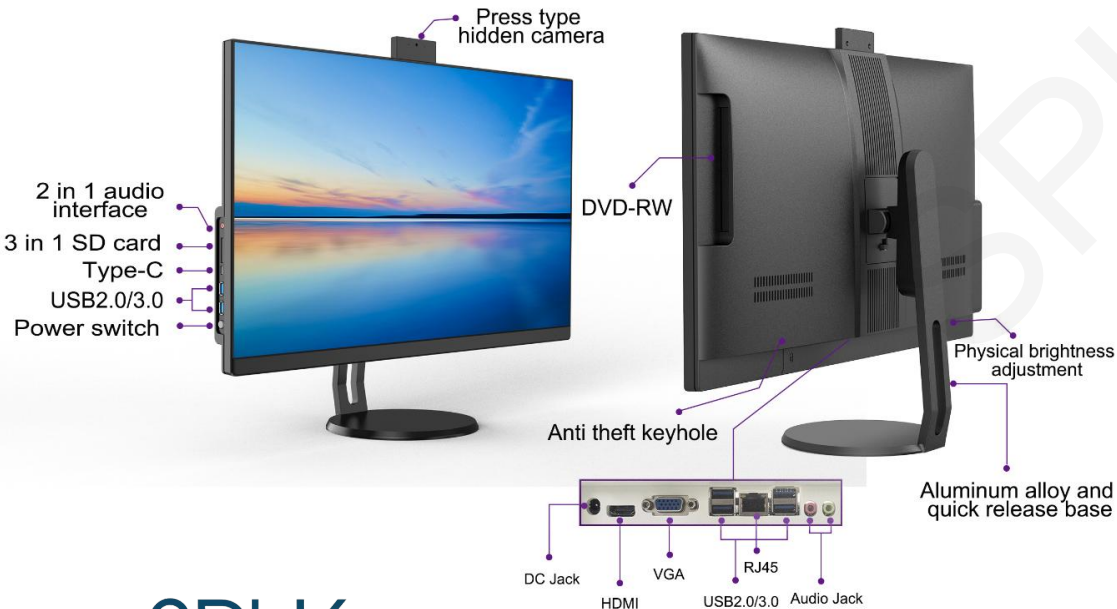

## 27 inch borderless

- . All aluminum alloy quick release support base

- . Press type hidden camera

- . 1k/2k/4k HD original LCD panel, meets the large screen, is comprehensive and excellent
- . Adjustable screen, depression angle 5 ° , elevation angle 10 ° , help correct sitting posture
- . Efficient heat dissipation, intelligent mute
- The three copper tube high-efficiency heat dissipation system and scientific air duct design greatly reduce the air flow resistance, and the system heat dissipation is more intelligent, efficient and silent
- . High quality dual chamber horn
- It adopts high-quality stereo dual speakers far beyond the industry, which is more pleasing to the ear
- . Rich body interfaces to meet the different needs of customers

# Product Parameters

Model: D270			
<b>Size</b>	27"	<b>Resolution</b>	1920*1080/2560*1440/ 3840*2160
<b>Color</b>	Black/White	<b>Refresh</b>	75Hz/144Hz/165Hz
<b>Base</b>	Aluminum alloy and quick release	<b>View Angle</b>	178° / 178°
<b>Panel Type</b>	IPS/ADS	<b>Brightness</b>	250cd/m <sup>2</sup>
<b>Screen Type</b>	Straight	<b>Static Contrast</b>	3000:1
<b>Display Scale</b>	16:9	<b>Color Temper.</b>	Adjustable
<b>Side Interface</b>	2 in 1 audio interface; 3 in 1 SD Card; Type-C; USB2.0/3.0 *2; DVD-RW		
<b>Bottom Interface</b>	DC Jack; HDMI; VGA/COM; USB2.0/3.0 *4; RJ45 Interface; Audio Jack; Anti theft keyhole		
<b>Function Keys</b>	Power switch; Physical brightness adjustment		
<b>Available Motherboard</b>	Mini-Itx 170*170mm		
<b>Extended function (optional)</b>	Press type hidden camera; DVD-RW; 2 in 1 audio interface; 3 in 1 SD card; type-C; knife adding card		
<b>Power Supply</b>	Adapt according to the motherboard		
<b>Horn</b>	8Ω3W*2		
<b>VESA</b>	Support (100*100mm)		