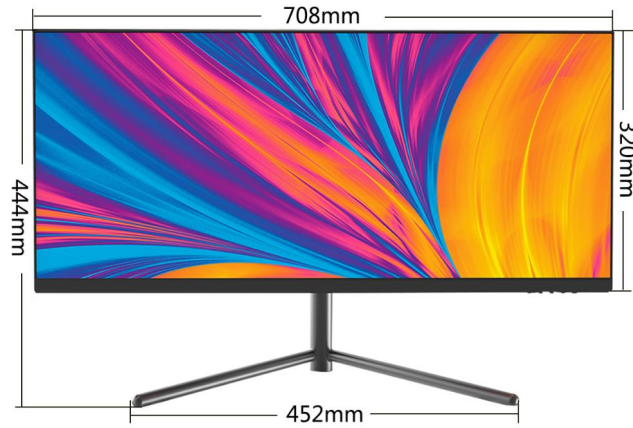

Product Parameters

H300

Model: H300			
Size	30"	Resolution	VA HD2560*1080p
Color	Black/White	Refresh	200Hz
Base	Quick release V-shaped base / Lifting base	View Angle	178° / 178°
Panel Type	VA	Brightness	250cd/m²
Screen Type	Straight	Static Contrast	3000:1
Display Scale	21:9 hairtail screen	Eye care technology	Non flashing+ Blu-ray filtering technology
Display color	16.7 million colors	Special functions	DCR intelligent dynamic contrast+Game Puls+FreeSync+Dark field control+HDR
Color Temper.	Adjustable		
Side Interface	USB2.0/3.0 *2		
Back Interface	Anti theft keyhole		
Lower interface	3 in 1 SD card		
Bottom Interface	DC Jack; HDMI; VGA/COM; USB2.0/3.0 *4; RJ45 Interface; Audio Jack		
Function Keys	Power switch, display switch, exit, brightness adjustment +, brightness adjustment-, menu		
Available Motherboard	Mini-Itx 170*190mm or less		
Power Supply	Adapt according to the motherboard		
Horn	8Ω3W*2		
Vesa	Support (Size: 100*100mm)