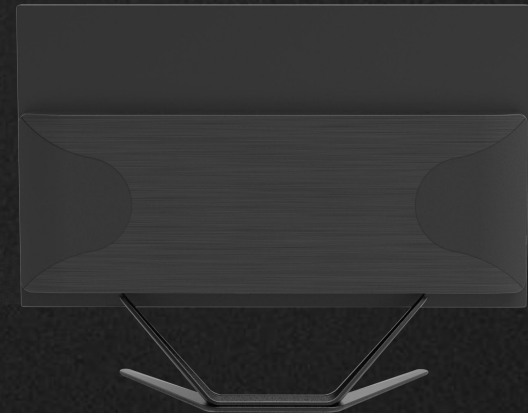

Semi circular arc rear cover