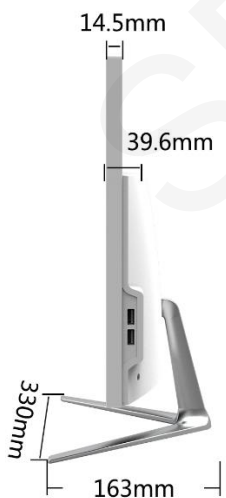

## Product Parameters

Model: HQ191/HQ215			
Size	19"/ 21.5"	Resolution	1440*900/1920*1080p
Color	White	Refresh	/
Base	Aluminum alloy V-shape	View Angle	170° / 170°
Panel Type	LED	Brightness	200cd/m <sup>2</sup>
Screen Type	Straight	Static Contrast	/
Display Scale	16:10/16:9	Color Temper.	/
Side Interface	USB2.0/3.0 *2		
Bottom Interface	DC Jack; HDMI; VGA/COM; USB2.0/3.0 *4; RJ45 Interface; Audio Jack		
Function Keys	Power Switch		
Available Motherboard	Mini-Itx 170*170mm		
Power Supply	Adapt according to the motherboard		
Horn	8Ω3W *2		
VESA	/		

## Product Parameters

Model: HW215/HW236			
Size	21.5"/ 23.6"	Resolution	1920*1080p
Color	Black/White	Refresh	/
Base	Aluminum alloy V-shape	View Angle	170° / 170°
Panel Type	LED	Brightness	200cd/m <sup>2</sup>
Screen Type	Straight	Static Contrast	/
Display Scale	16:10	Color Temper.	/
Side Interface	USB2.0/3.0 *2		
Bottom Interface	DC Jack; HDMI; VGA/COM; USB2.0/3.0 *4; RJ45 Interface; Audio Jack		
Function Keys	Power Switch		
Available Motherboard	Mini-Itx 170*170mm		
Power Supply	Adapt according to the motherboard		
Horn	8Ω3W *2		
VESA	/		