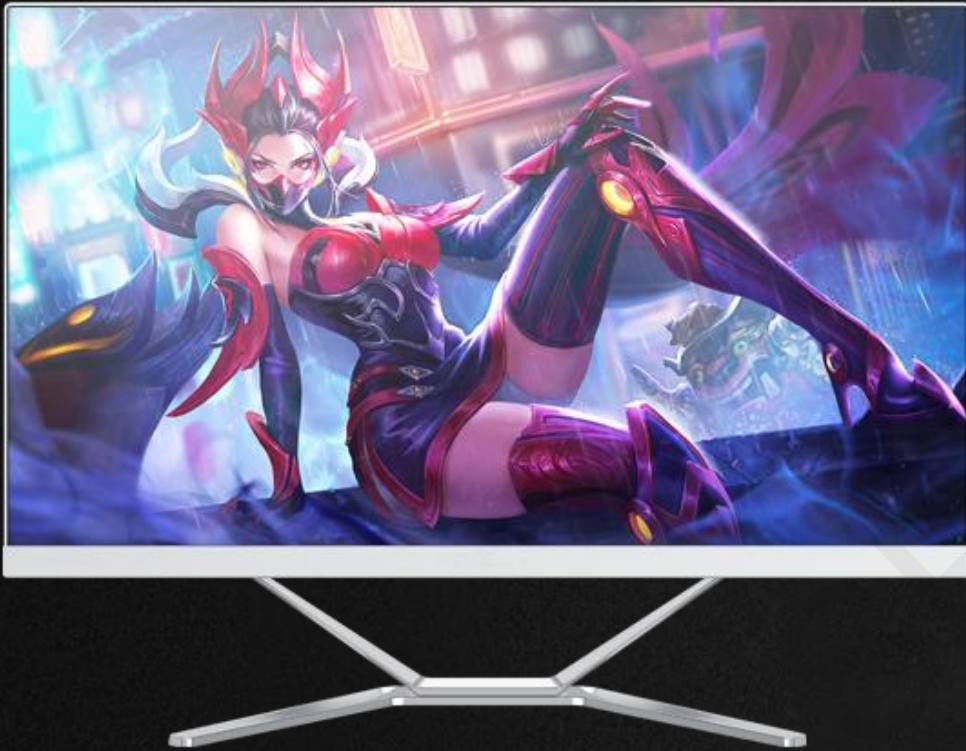

PX238/PX270

23.8/27 inch dedicated graphics card

- . PX238 is suitable for Mini-itx 170*170mm motherboard
- . PX270 is suitable for mainboards with Mini-itx less than 170*190mm
- . Free choice of high-end large video memory, more powerful performance, more open tasks without pressure, play large-scale games, realistic picture quality, refuse to drop frames

Black/White