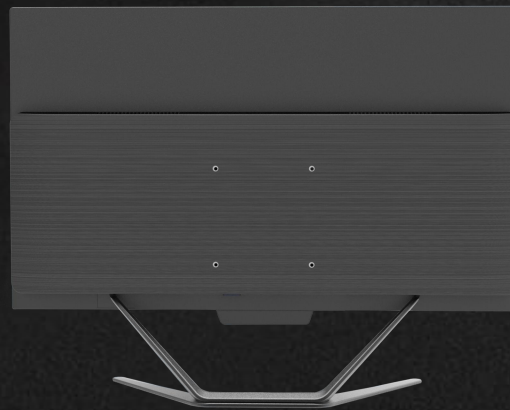

Available back covers

Brushed back cover