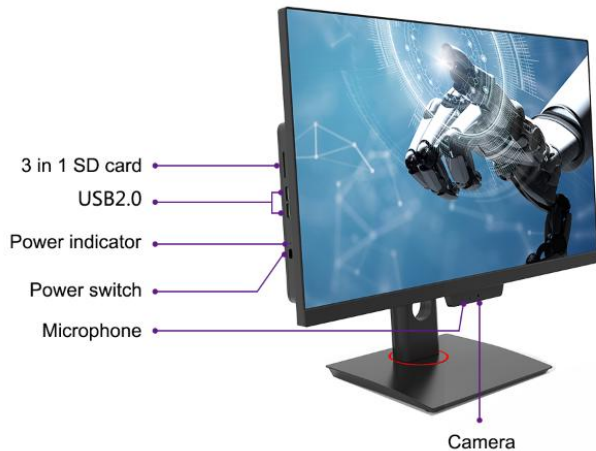

Product Parameters

Model: P238-PRO			
Size	23.8"	Resolution	1920*1080p
Color	Black	Refresh	75Hz
Base	Lifte and rotate	View Angle	178° / 178°
Back Cover	Brushed back cover	Brightness	250cd/m²
Panel Type	IPS	Static Contrast	3000:1
Screen Type	Straight	Color Temper.	/
Display Scale	16:9	Ten point capacitive touch	Optional
Side Interface	3 in 1 SD card; USB2.0/3.0 *2; DVD		
Bottom Interface	DC Jack; HDMI; VGA/COM; USB2.0/3.0 *4; RJ45 Interface; Audio Jack		
Function Keys	Power switch		
Available Motherboard	Mini-Itx 170*170mm		
Extended function (optional)	Camera, DVD, 3 in 1 SD card		
Power Supply	Adapt according to the motherboard		
Horn	8Ω3W*2		
VESA	Support (Brushed back cover: 100*100mm)		

P238-PRO