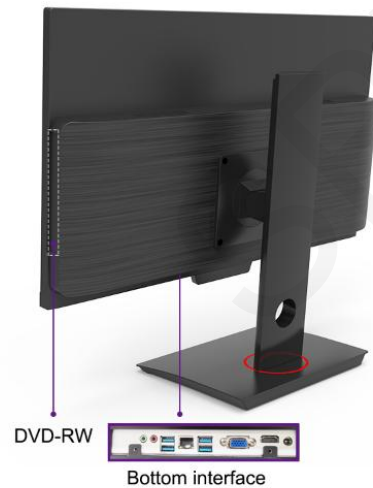

Product Parameters

Model: P238-PRO			
Size	23.8"	Resolution	1920*1080p
Color	Black	Refresh	75Hz
Base	Lifte and rotate	View Angle	178° / 178°
Back Cover	Brushed back cover	Brightness	250cd/m²
Panel Type	IPS	Static Contrast	3000:1
Screen Type	Straight	Color Temper.	/
Display Scale	16:9	Ten point capacitive touch	Optional
Side Interface	3 in 1 SD card; USB2.0/3.0 *2; DVD		
Bottom Interface	DC Jack; HDMI; VGA/COM; USB2.0/3.0 *4; RJ45 Interface; Audio Jack		
Function Keys	Power switch		
Available Motherboard	Mini-Itx 170*170mm		
Extended function (optional)	Camera, DVD, 3 in 1 SD card		
Power Supply	Adapt according to the motherboard		
Horn	8Ω3W*2		
VESA	Support (Brushed back cover: 100*100mm)		

P238-PRO