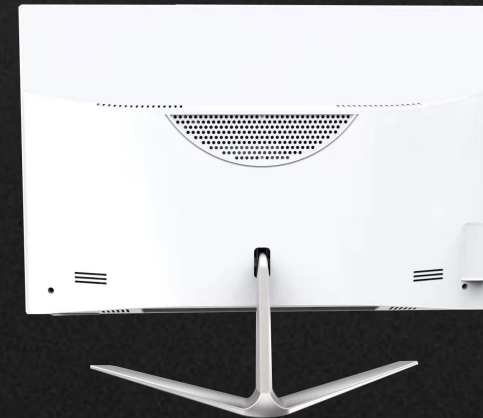

## 19 inch Narrow border

- . Simple and fashionable appearance, available in black and white color
- . Depression angle of 5 ° & elevation angle of 10 ° can be adjusted manually
- . Porous heat dissipation, fast cooling
- . Built in high-quality speakers