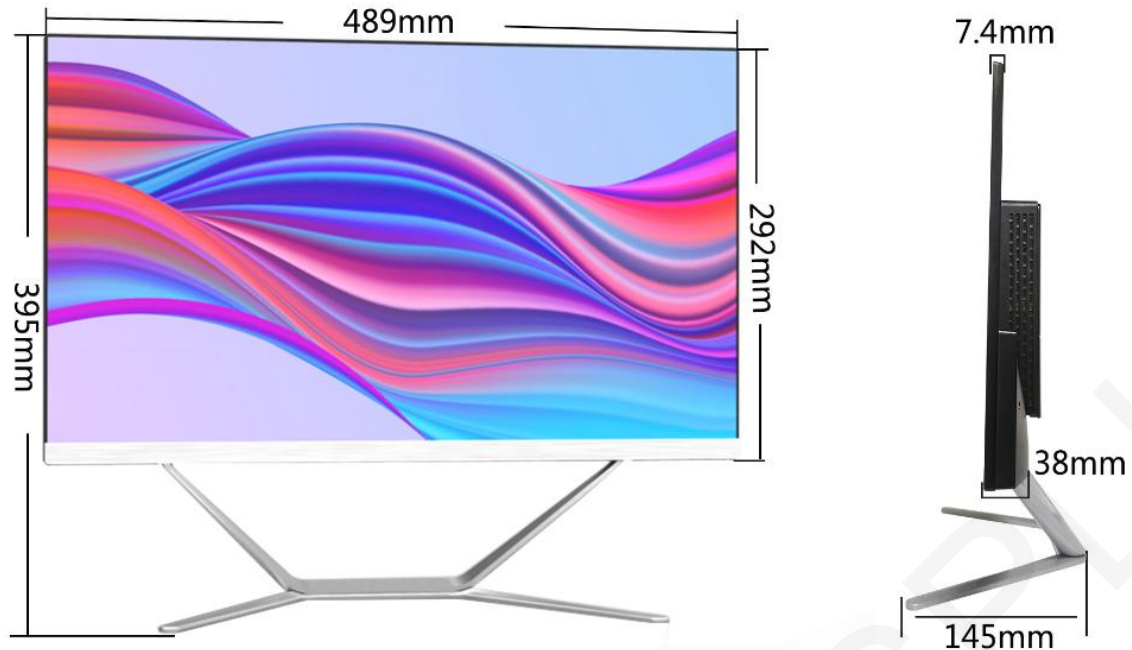

# HZ215

21.5 inch borderless  
and IPS screen

The LED screen is designed separately from the host, plug and play, which is convenient for replacement, configuration and after-sales.

Leading the industry with wisdom

## HZ215

Model: HZ215			
<b>Size</b>	21.5"	<b>Resolution</b>	1920*1080p
<b>Color</b>	Black/White	<b>Refresh</b>	75Hz
<b>Base</b>	U-Shape	<b>View Angle</b>	178° / 178°
<b>Back Cover</b>	Integrated backlight	<b>Brightness</b>	250cd/m <sup>2</sup>
<b>Panel Type</b>	IPS	<b>Static Contrast</b>	3000:1
<b>Screen Type</b>	Straight	<b>Color Temper.</b>	/
<b>Display Scale</b>	16:9		
<b>Side Interface</b>	USB2.0/3.0 *1		
<b>Bottom Interface</b>	DC Jack; HDMI; VGA/COM; USB2.0/3.0 *4; Interface; Audio Jack		
<b>Function Keys</b>	Power switch		
<b>Available Motherboard</b>	Mini-Itx 170*170mm		
<b>Power Supply</b>	Adapt according to the motherboard		
<b>Horn</b>	8Ω3W *2		
<b>VESA</b>	Support (100*100mm)		