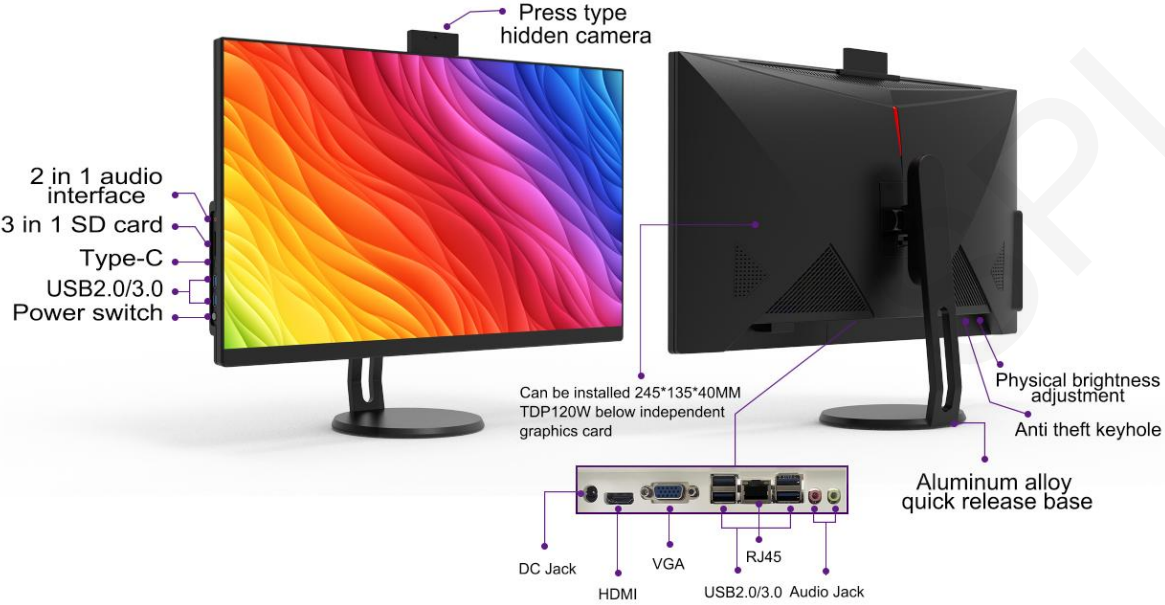

## 27 inch 4K dedicated graphics card and borderless

. Press type hidden camera

- . Stereoscopic design, fashionable appearance
- . Super heat dissipation
- . All aluminum alloy quick release base

## Model: F270

<b>Size</b>	27"	<b>Resolution</b>	1920*1080/2560*1440 /3840*2160
<b>Color</b>	Black	<b>Refresh</b>	75Hz/144Hz/165Hz
<b>Base</b>	Circular bass	<b>View Angle</b>	178° / 178°
<b>Back Cover</b>	Stereoscopic design	<b>Brightness</b>	250cd/m <sup>2</sup>
<b>Panel Type</b>	IPS/ADS	<b>Static Contrast</b>	3000:1
<b>Screen Type</b>	Straight	<b>Color Temper.</b>	Adjustable
<b>Display Scale</b>	16:9		
<b>Side Interface</b>	2 in 1 audio interface; 3 in 1 SD card; Type-C; USB2.0/3.0 *2		
<b>Bottom Interface</b>	DC Jack; HDMI; VGA/COM; USB2.0/3.0 *4; Interface; Audio Jack; Anti theft keyhole		
<b>Function Keys</b>	Power switch; Physical brightness adjustment		
<b>Available Motherboard</b>	Mini-Itx 170*170mm/170*190mm		
<b>Extended function (optional)</b>	2 in 1 audio interface; 3 in 1 SD card; Type-C; Press type hidden camera		
<b>Power Supply</b>	Adapt according to the motherboard		
<b>Horn</b>	8Ω3W *2		
<b>VESA</b>	Support		