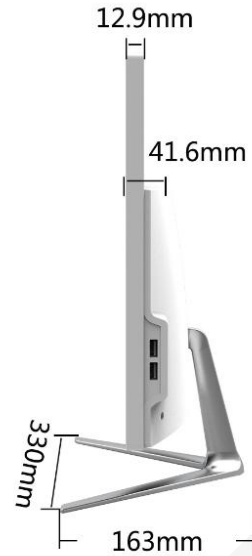

Product Parameters

W215

Model: W215			
Size	21.5"	Resolution	1920*1080p
Color	Black/White	Refresh	75Hz
Base	Aluminum alloy V-shape	View Angle	178° / 178°
Panel Type	LED	Brightness	250cd/m²
Screen Type	Straight	Static Contrast	3000:1
Display Scale	16:9	Color Temper.	/
Side Interface	USB2.0/3.0 *2		
Bottom Interface	DC Jack; HDMI; VGA/COM; USB2.0/3.0 *4; RJ45 Interface; Audio Jack		
Function Keys	Power Switch		
Available Motherboard	Mini-Itx 170*170mm		
Power Supply	Adapt according to the motherboard		
Horn	8Ω3W *2		
VESA	/