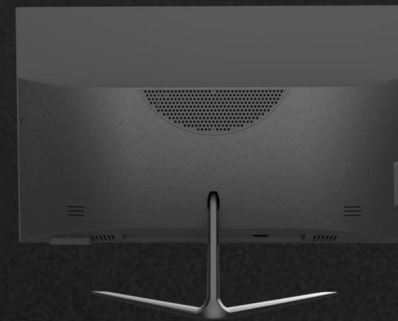

Available colors

Black