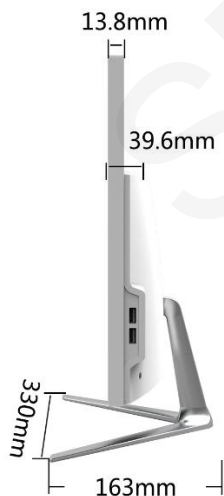

HQ191

HQ215

Product Parameters

Model: HQ191/HQ215			
Size	19"/ 21.5"	Resolution	1440*900/1920*1080p
Color	White	Refresh	/
Base	Aluminum alloy V-shape	View Angle	170° / 170°
Panel Type	LED	Brightness	200cd/m²
Screen Type	Straight	Static Contrast	/
Display Scale	16:10/16:9	Color Temper.	/
Side Interface	USB2.0/3.0 *2		
Bottom Interface	DC Jack; HDMI; VGA/COM; USB2.0/3.0 *4; RJ45 Interface; Audio Jack		
Function Keys	Power Switch		
Available Motherboard	Mini-Itx 170*170mm		
Power Supply	Adapt according to the motherboard		
Horn	8Ω3W *2		
VESA	/		

HQ191/HQ215