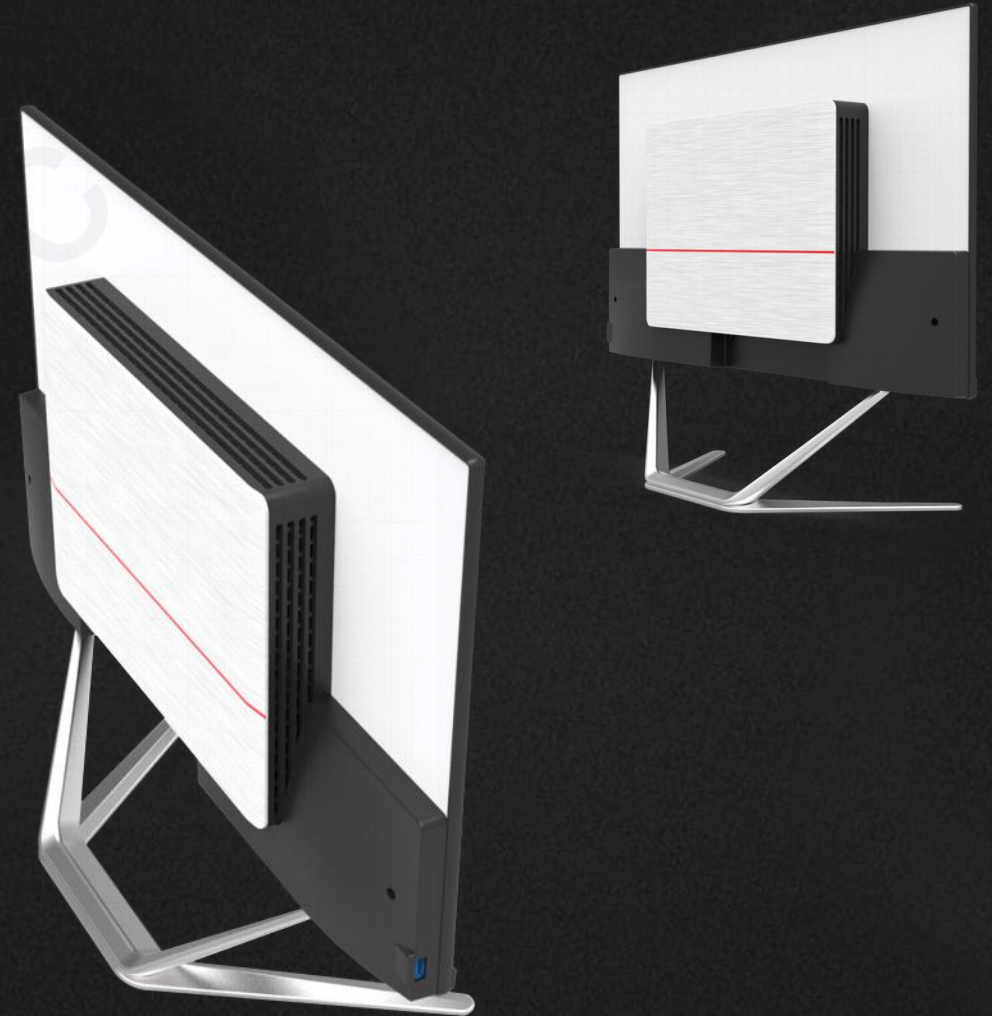

## Model: F270

<b>Size</b>	27"	<b>Resolution</b>	1920*1080/2560*1440 /3840*2160
<b>Color</b>	Black	<b>Refresh</b>	75Hz/144Hz/165Hz
<b>Base</b>	Circular bass	<b>View Angle</b>	178° / 178°
<b>Back Cover</b>	Stereoscopic design	<b>Brightness</b>	250cd/m <sup>2</sup>
<b>Panel Type</b>	IPS/ADS	<b>Static Contrast</b>	3000:1
<b>Screen Type</b>	Straight	<b>Color Temper.</b>	Adjustable
<b>Display Scale</b>	16:9		
<b>Side Interface</b>	2 in 1 audio interface; 3 in 1 SD card; Type-C; USB2.0/3.0 *2		
<b>Bottom Interface</b>	DC Jack; HDMI; VGA/COM; USB2.0/3.0 *4; Interface; Audio Jack; Anti theft keyhole		
<b>Function Keys</b>	Power switch; Physical brightness adjustment		
<b>Available Motherboard</b>	Mini-Itx 170*170mm/170*190mm		
<b>Extended function (optional)</b>	2 in 1 audio interface; 3 in 1 SD card; Type-C; Press type hidden camera		
<b>Power Supply</b>	Adapt according to the motherboard		
<b>Horn</b>	8Ω3W *2		
<b>VESA</b>	Support		

# HZ215

21.5 inch borderless  
and IPS screen

The LED screen is designed separately from the host, plug and play, which is convenient for replacement, configuration and after-sales.

Leading the industry with wisdom