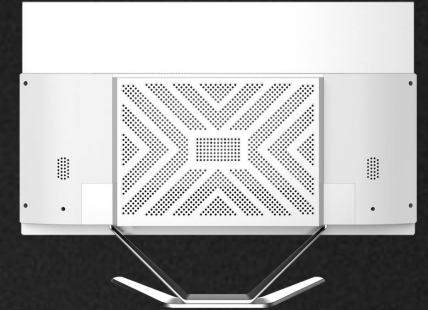

PX238/PX270

23.8/27 inch dedicated graphics card

- . PX238 is suitable for Mini-itx 170*170mm motherboard
- . PX270 is suitable for mainboards with Mini-itx less than 170*190mm
- . Free choice of high-end large video memory, more powerful performance, more open tasks without pressure, play large-scale games, realistic picture quality, refuse to drop frames

Black/White

Rich interfaces, comprehensive functions, and can connect a variety of devices

(Bottom interface diagram)