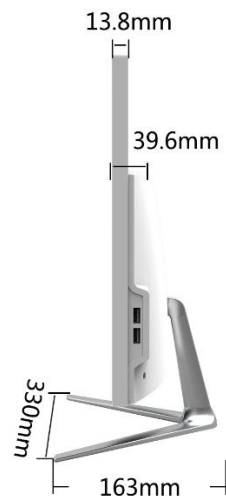

HW215

HW236

Product Parameters

Model: HW215/HW236			
Size	21.5"/ 23.6"	Resolution	1920*1080p
Color	Black/White	Refresh	/
Base	Aluminum alloy V-shape	View Angle	170° / 170°
Panel Type	LED	Brightness	200cd/m²
Screen Type	Straight	Static Contrast	/
Display Scale	16:10	Color Temper.	/
Side Interface	USB2.0/3.0 *2		
Bottom Interface	DC Jack; HDMI; VGA/COM; USB2.0/3.0 *4; RJ45 Interface; Audio Jack		
Function Keys	Power Switch		
Available Motherboard	Mini-Itx 170*170mm		
Power Supply	Adapt according to the motherboard		
Horn	8Ω3W *2		
VESA	/		

HW215/HW236