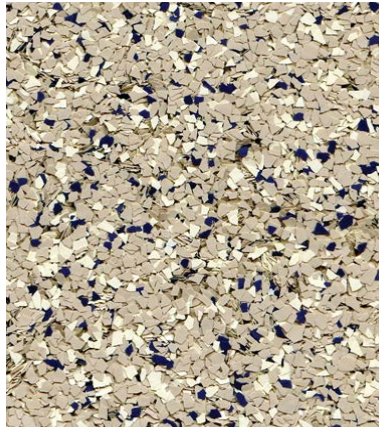

SHALE

DUR-A-FLEX

ACADIA

DUR-A-FLEX

OLIVE STONE

RED ROCK

DUR-A-FLEX

GALAXY

DUR-A-FLEX

TUSCANY

OCEAN

DUR-A-FLEX

SEA GLASS

DUR-A-FLEX

SAHARA

The samples shown are only close approximations and should not be used for specification purposes. Contact Dur-A-Flex to obtain actual samples for best color selection.