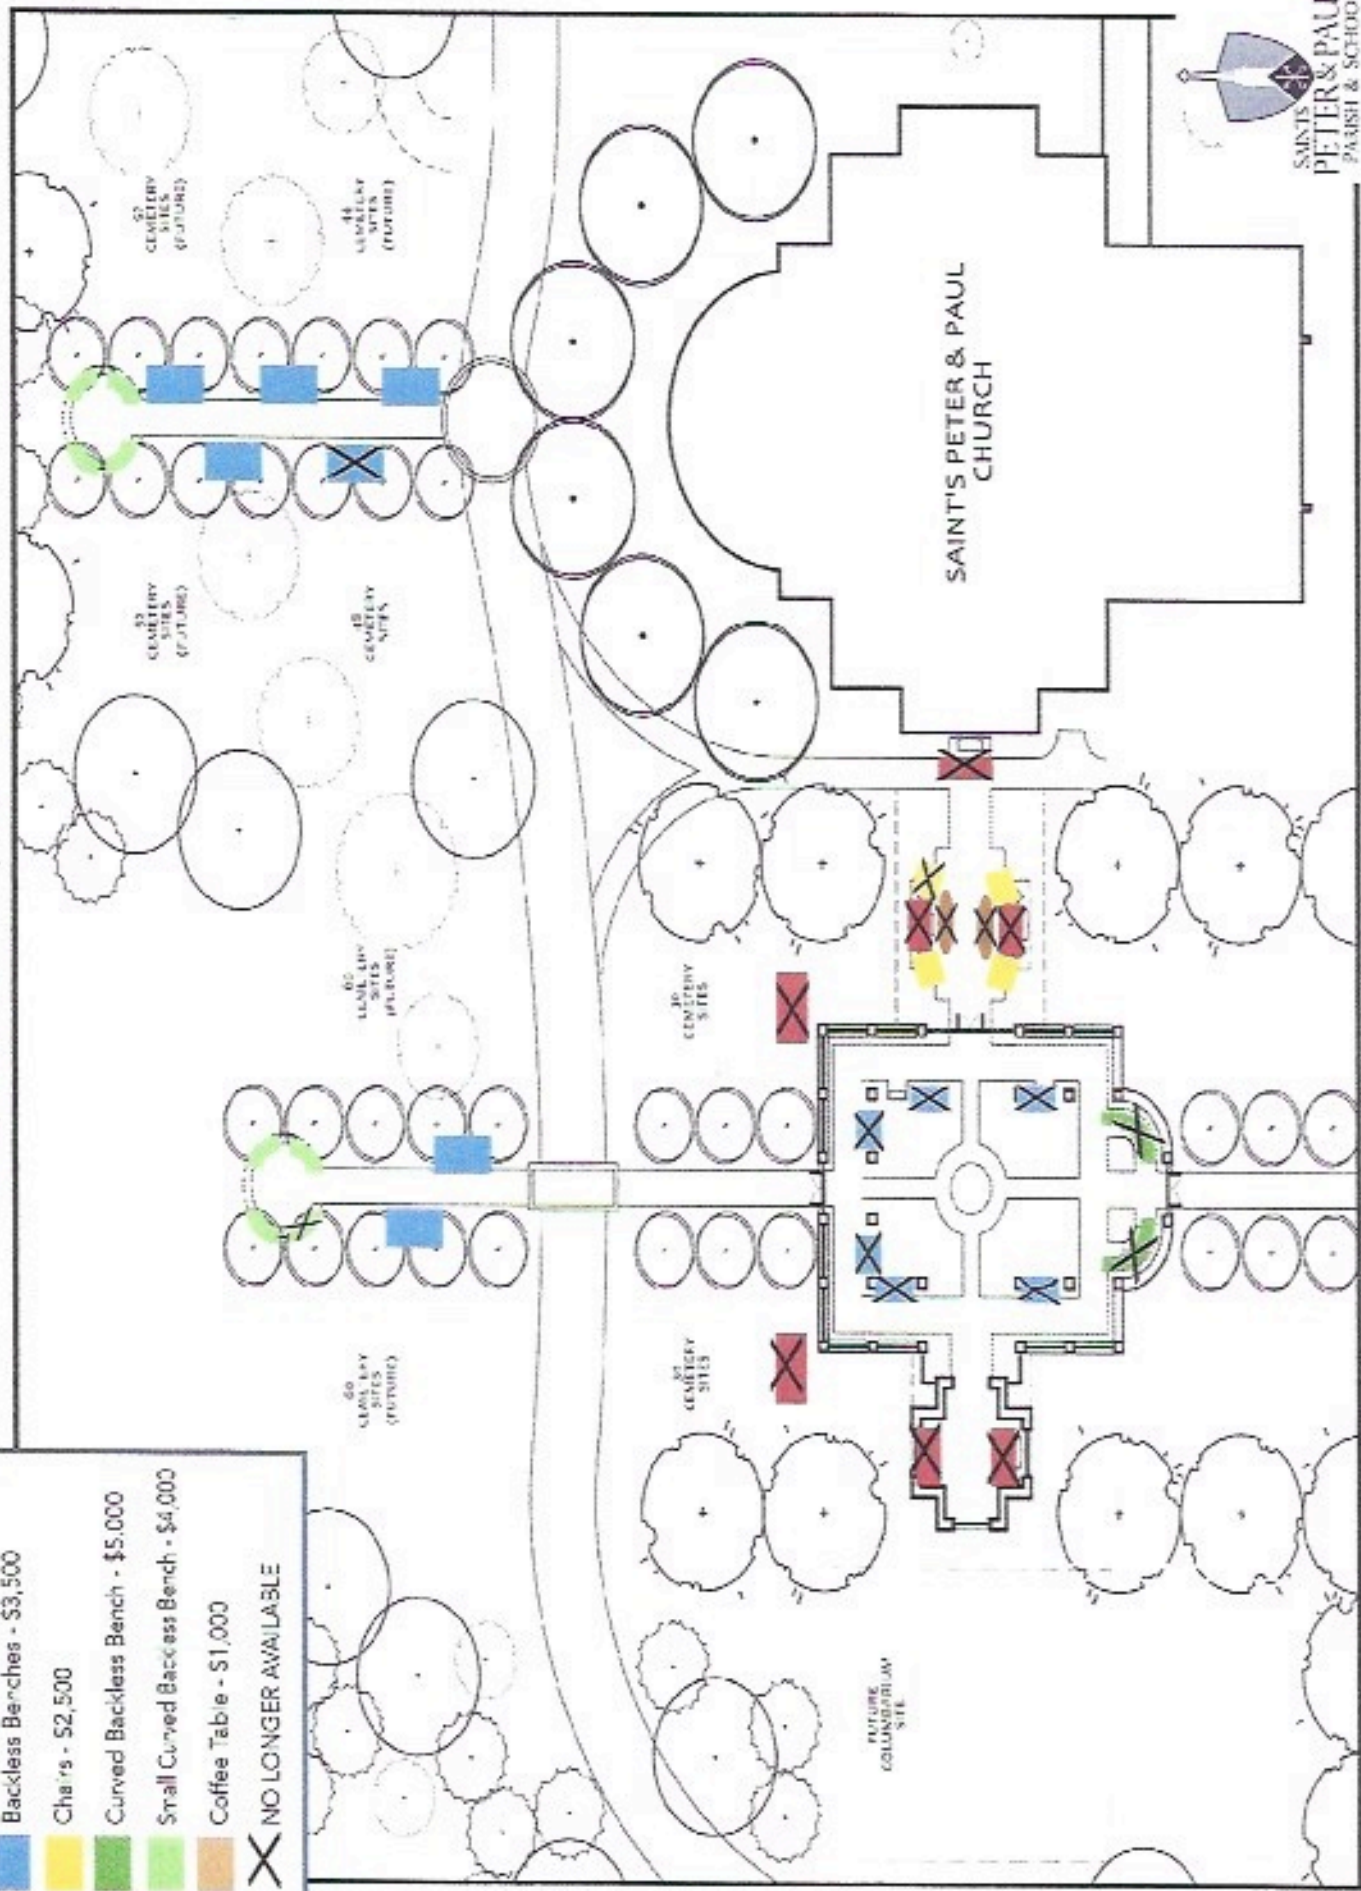

A Sacred Place on Parish Grounds
Bench, Chair & Table as of September 2022

	Benches with Backs - \$5,000
	Backless Benches - \$3,500
	Chairs - \$2,500
	Curved Backless Bench - \$5,000
	Small Curved Backless Bench - \$4,000
	Coffee Table - \$1,000
	NO LONGER AVAILABLE