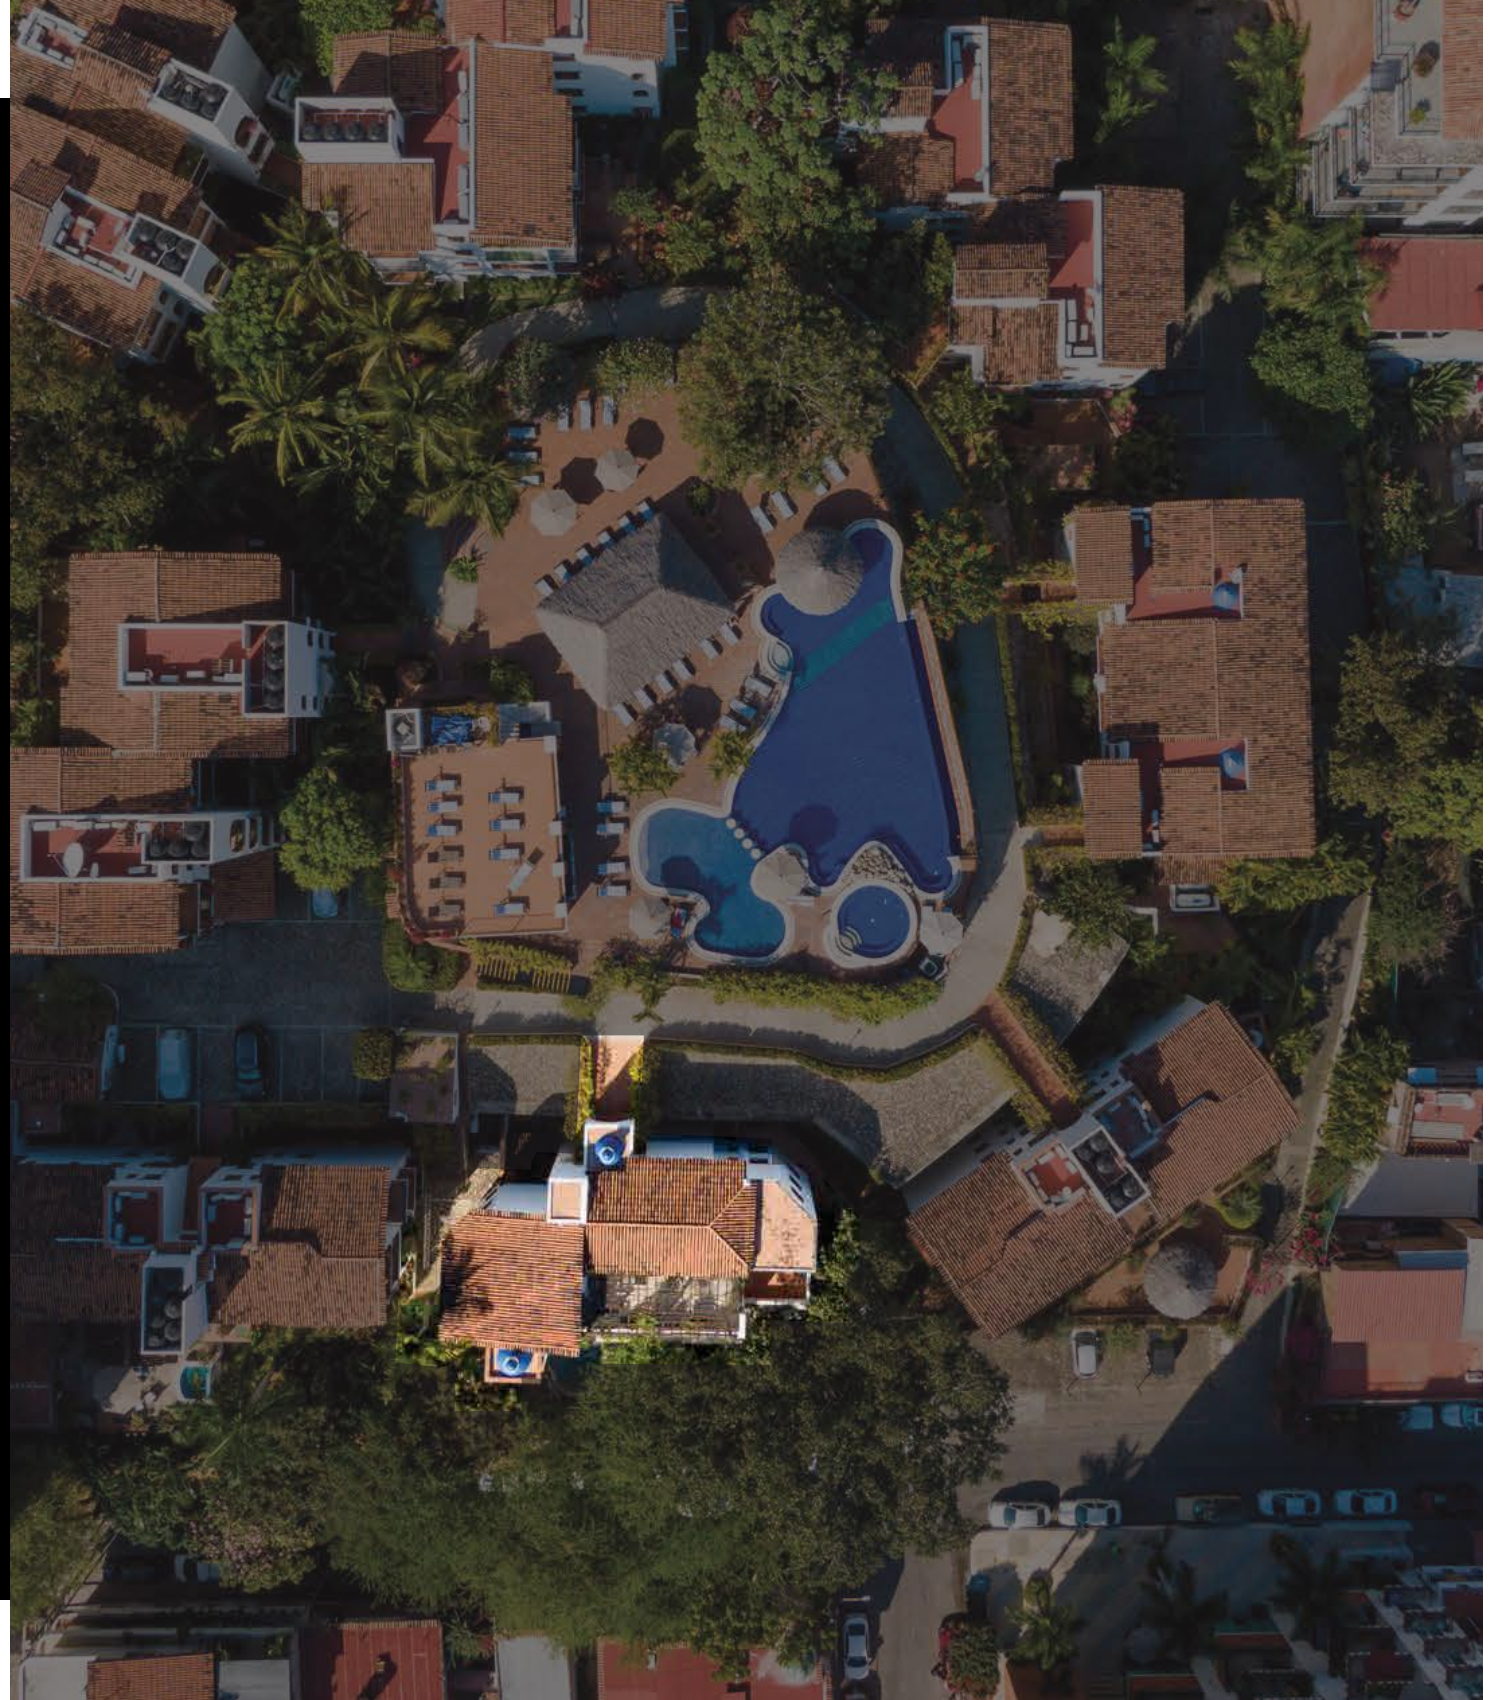

TOUCAN
AT SELVA ROMANTICA

TOUCAN

AT SELVA ROMANTICA

Welcome to the newly envisioned Toucan at Selva Romantica. This 8- unit development exists within the much sought after and very serene community of Selva Romantica. These 2 bedroom, 2 bathroom condos will have the same old world Mexican charm as seen throughout Selva Romantica however are completely updated.

TOUCAN

AT SELVA ROMANTICA

Casa Tucan is located right next to the elevated infinity pool overlooking the town and bay. It's surrounded by beautifully maintained gardens and mature trees. It's a gated community with 24 hour / 365 day security. And Parking!

THE INSPIRATION

HOW WE LOOK

All condos will have granite countertops, ceramic tiles throughout the unit, washer & dryer connections, and elevator access to each floor. The immaculate complex features 24 hr. security, on-site administration, gym, palapa entertainment area and spectacular "freeform" pool surrounded by mature manicured gardens.

AMENITIES

Sun deck

24/365 security

Private entrance

Private Decorator

**Community pool
w. ocean views**

Parking

Fitness center