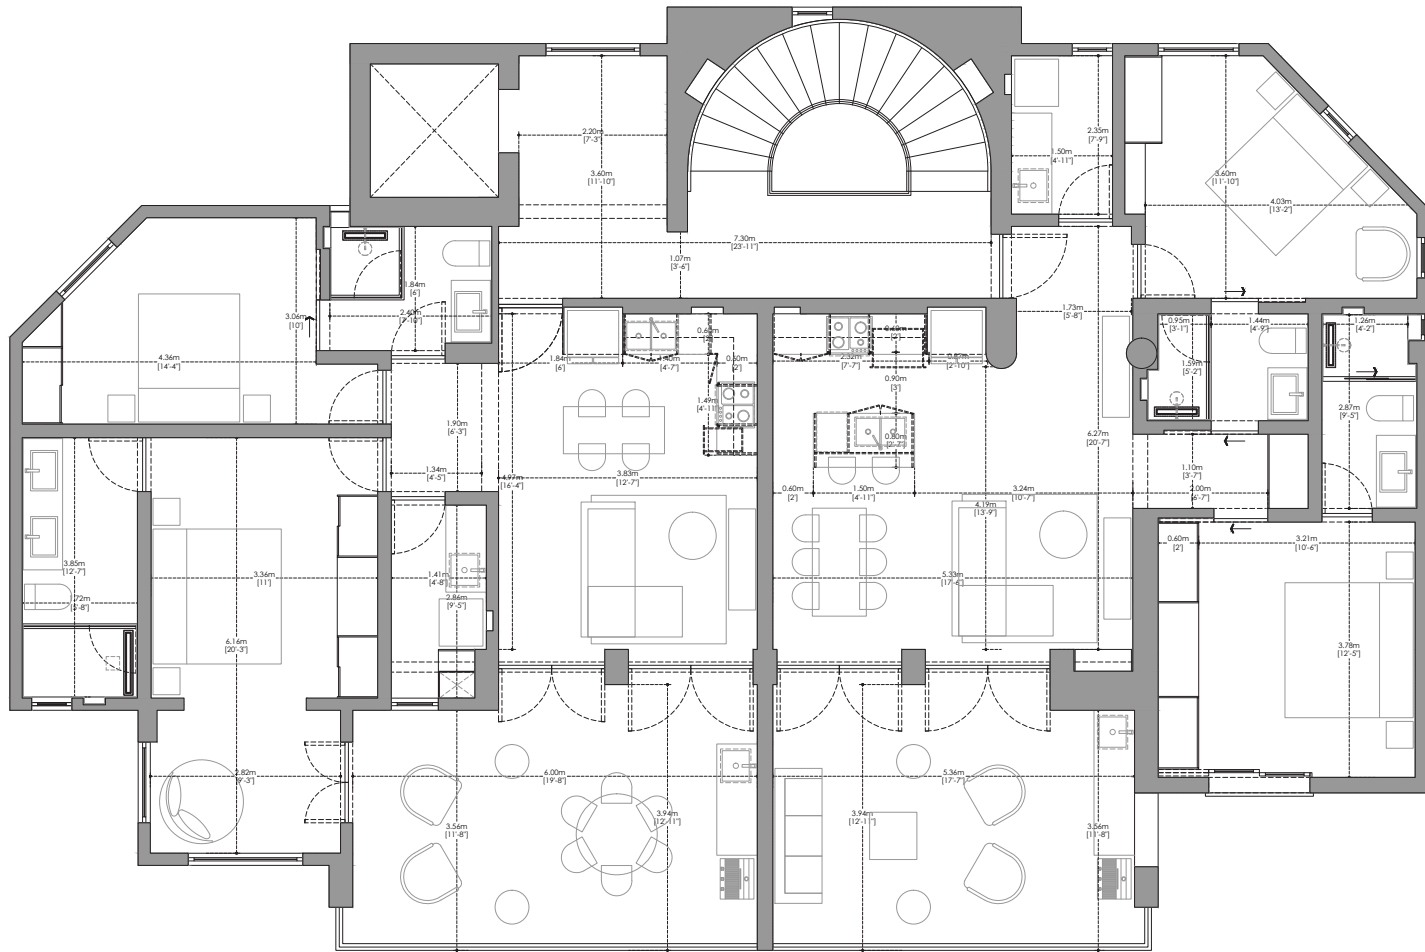

TOUCAN
AT SELVA ROMANTICA

TOUCAN

AT SELVA ROMANTICA

Welcome to the newly envisioned Toucan at Selva Romantica. This 8- unit development exists within the much sought after and very serene community of Selva Romantica. These 2 bedroom, 2 bathroom condos will have the same old world Mexican charm as seen throughout Selva Romantica however are completely updated.

UNIT 102

Delivery Scheduled for October 2023

FIRST FLOOR

UNIT 101

2bed / 2 bath 159 m2 / 1711 sqft.

UNIT 102

2bed / 2 bath 111 m2 / 1194 sqft.

SECOND FLOOR

UNIT 203

2bed / 2 bath 106 m2 / 1140 sqft.

UNIT 204

2bed / 2 bath 105 m2 / 1130 sqft.

105.60 M2
UNIT 203

108.91 M2
UNIT 204

Delivery Scheduled for October 2023

THIRD FLOOR