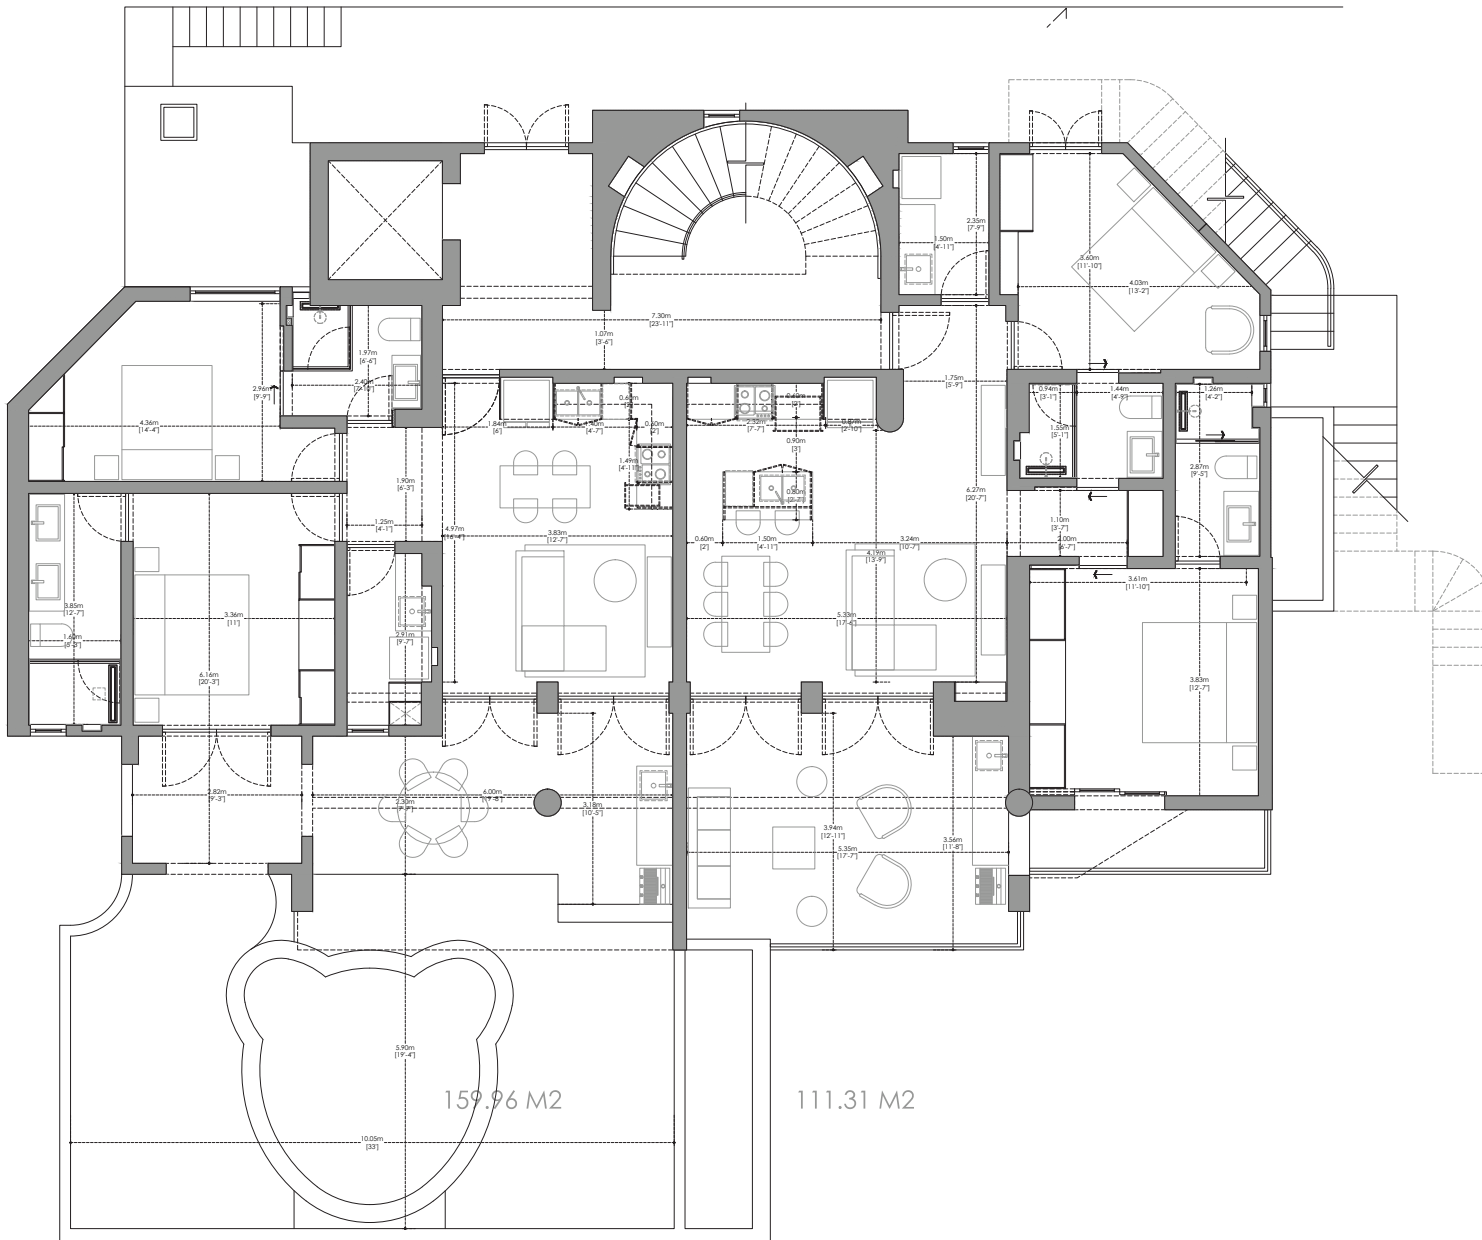

UNIT 101

UNIT 102

Delivery Scheduled for October 2023