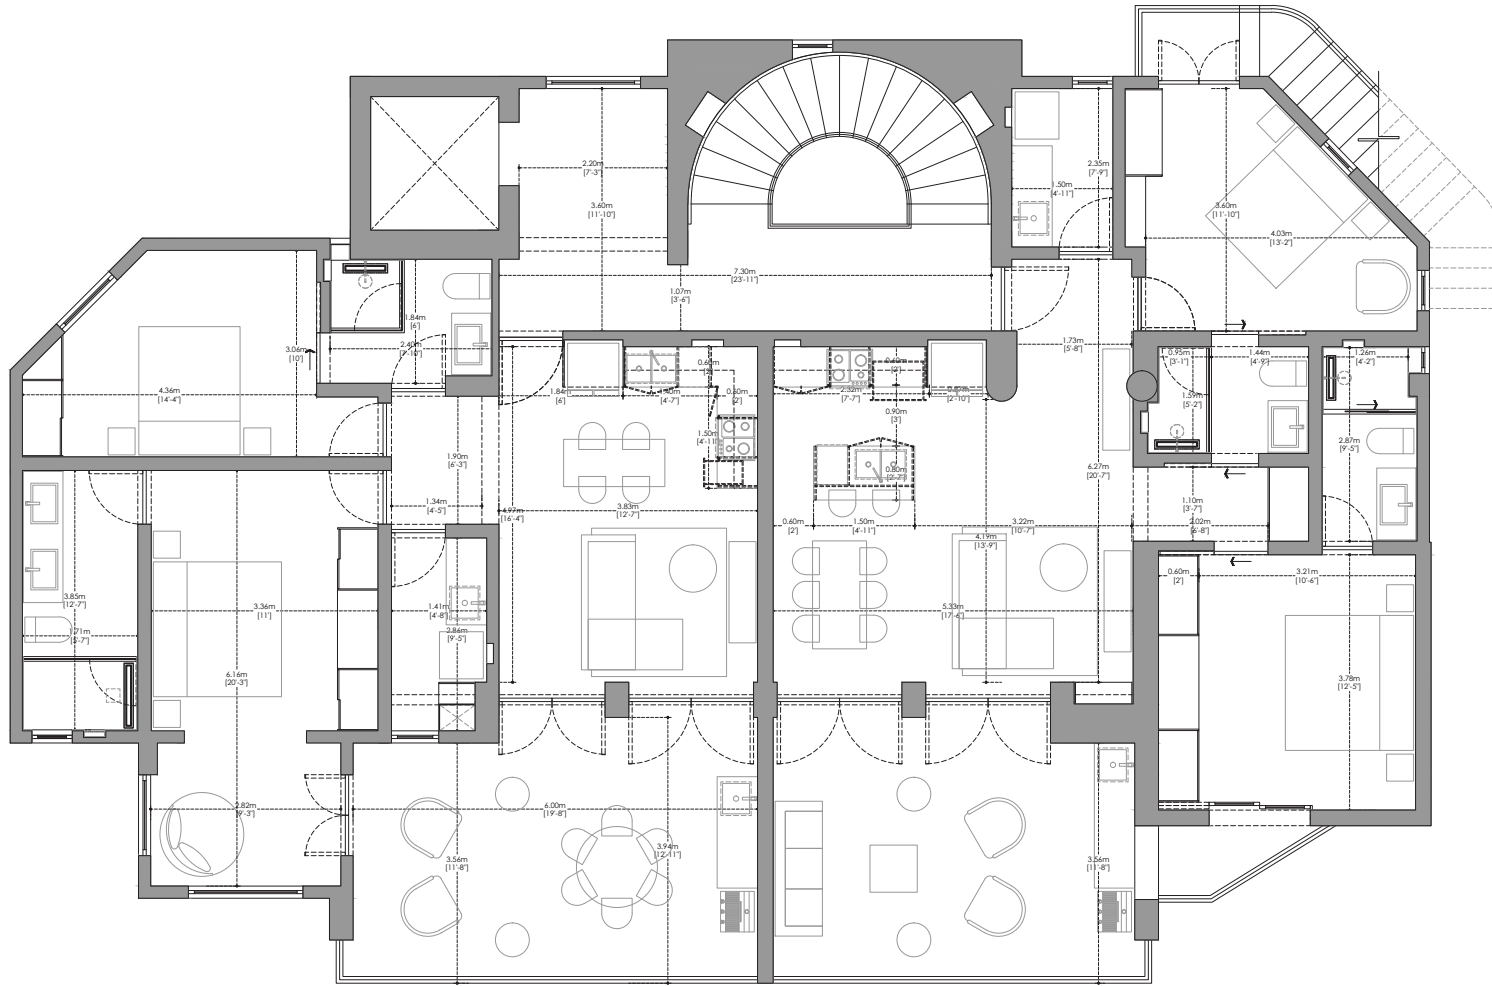

TOUCAN
AT SELVA ROMANTICA

TOUCAN

AT SELVA ROMANTICA

Welcome to the newly envisioned Toucan at Selva Romantica. This 8- unit development exists within the much sought after and very serene community of Selva Romantica. These 2 bedroom, 2 bathroom condos will have the same old world Mexican charm as seen throughout Selva Romantica however are completely updated.

UNIT 102

Delivery Scheduled for October 2023

FIRST FLOOR

UNIT 101

2bed / 2 bath 159 m2 / 1711 sqft.

UNIT 102

2bed / 2 bath 111 m2 / 1194 sqft.

SECOND FLOOR

UNIT 203

2bed / 2 bath 106 m2 / 1140 sqft.

UNIT 204

2bed / 2 bath 105 m2 / 1130 sqft.

105.60 M2
UNIT 203

108.91 M2
UNIT 204

Delivery Scheduled for October 2023

THIRD FLOOR