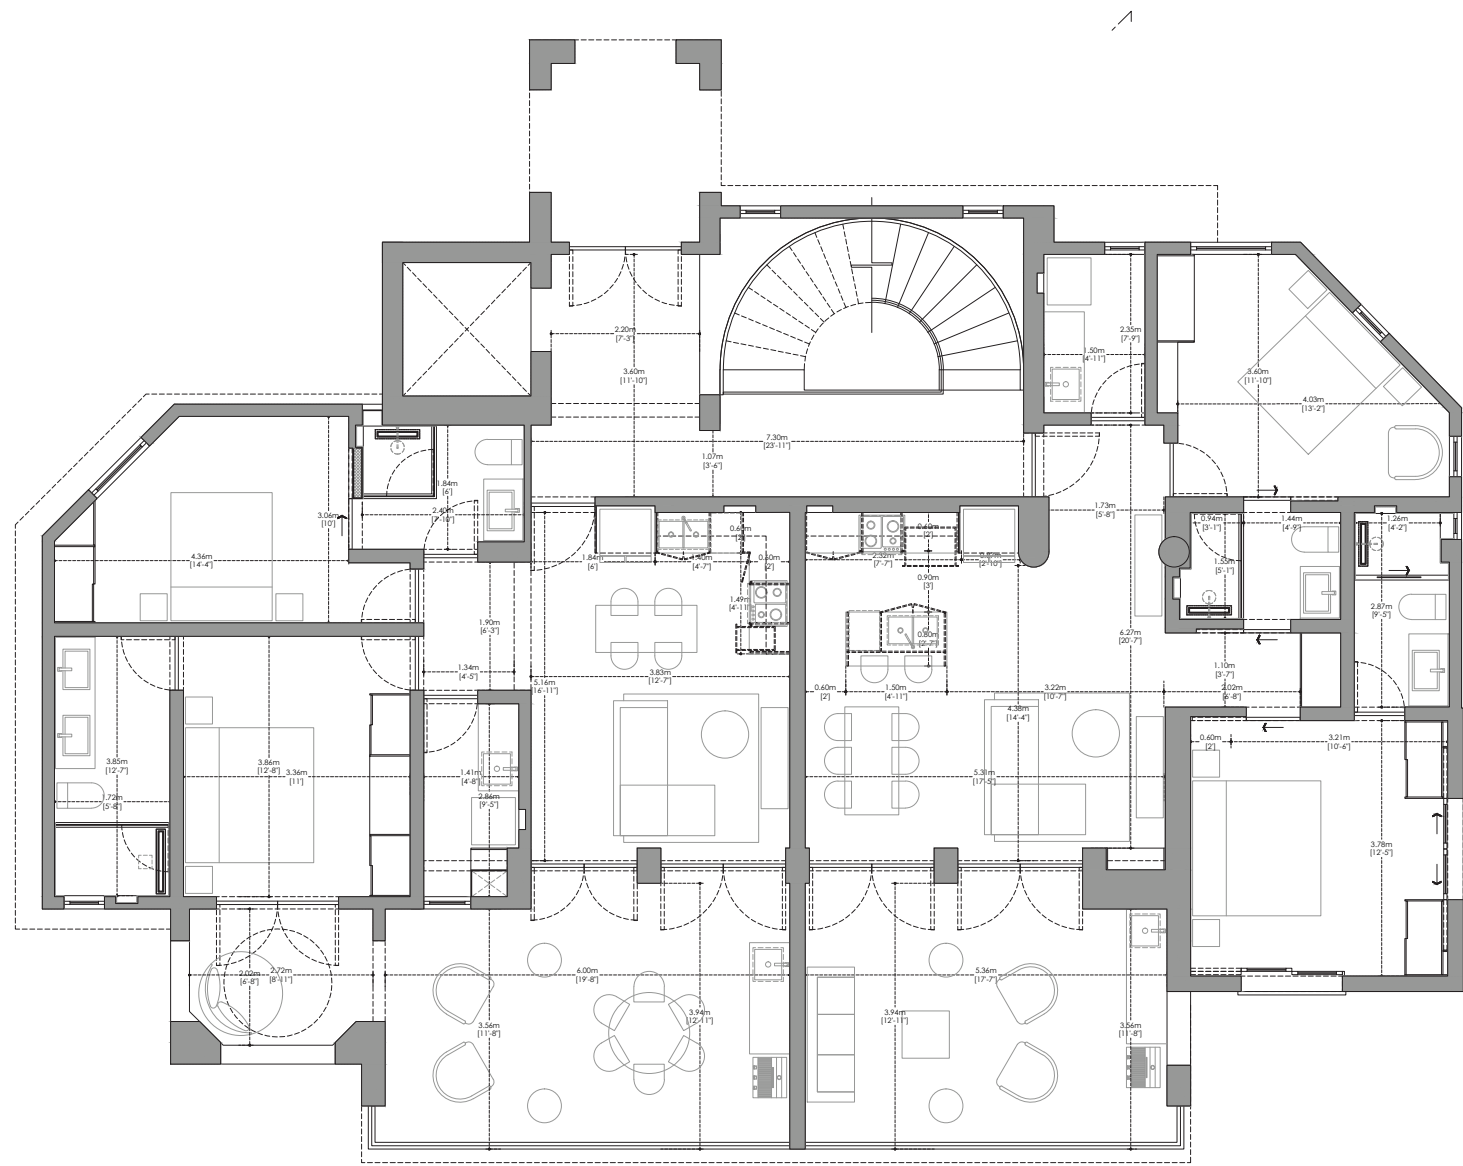

105.61 M2

106.71 M2

PENTHOUSE 7

PENTHOUSE 8

PENTHOUSE 7

2bed / 2 bath   106 m2 / 1140 sqft.

PENTHOUSE 8

2bed / 2 bath   105 m2 / 1130 sqft.

Delivery Scheduled for October 2023