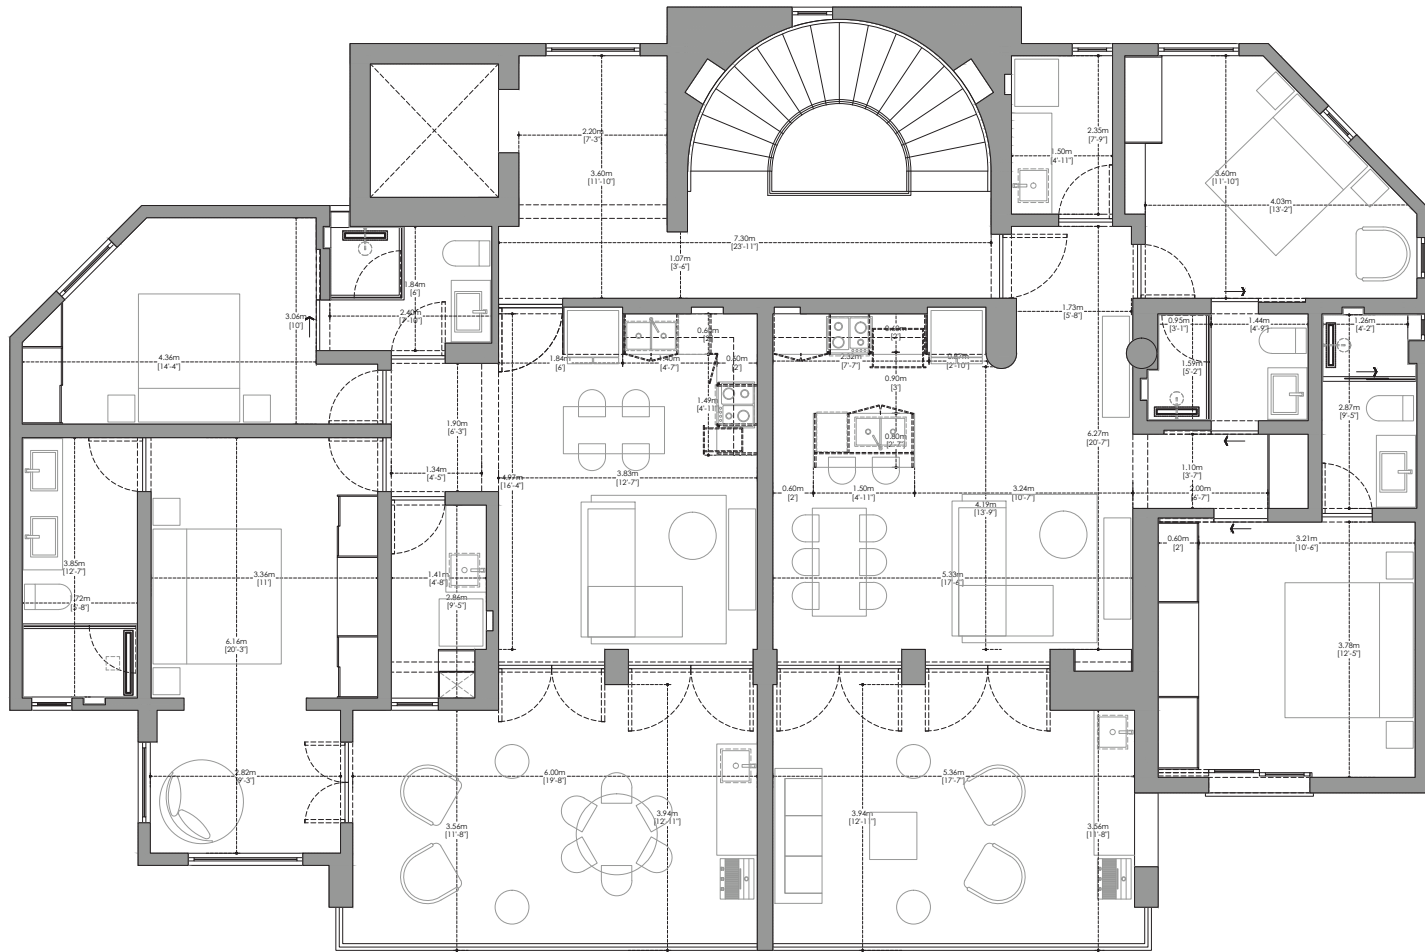

# SECOND FLOOR

## UNIT 203

2bed / 2 bath 106 m2 / 1140 sqft.

## UNIT 204

2bed / 2 bath 105 m2 / 1130 sqft.

105.60 M2  
**UNIT 203**

108.91 M2  
**UNIT 204**

*Delivery Scheduled for October 2023*

# THIRD FLOOR