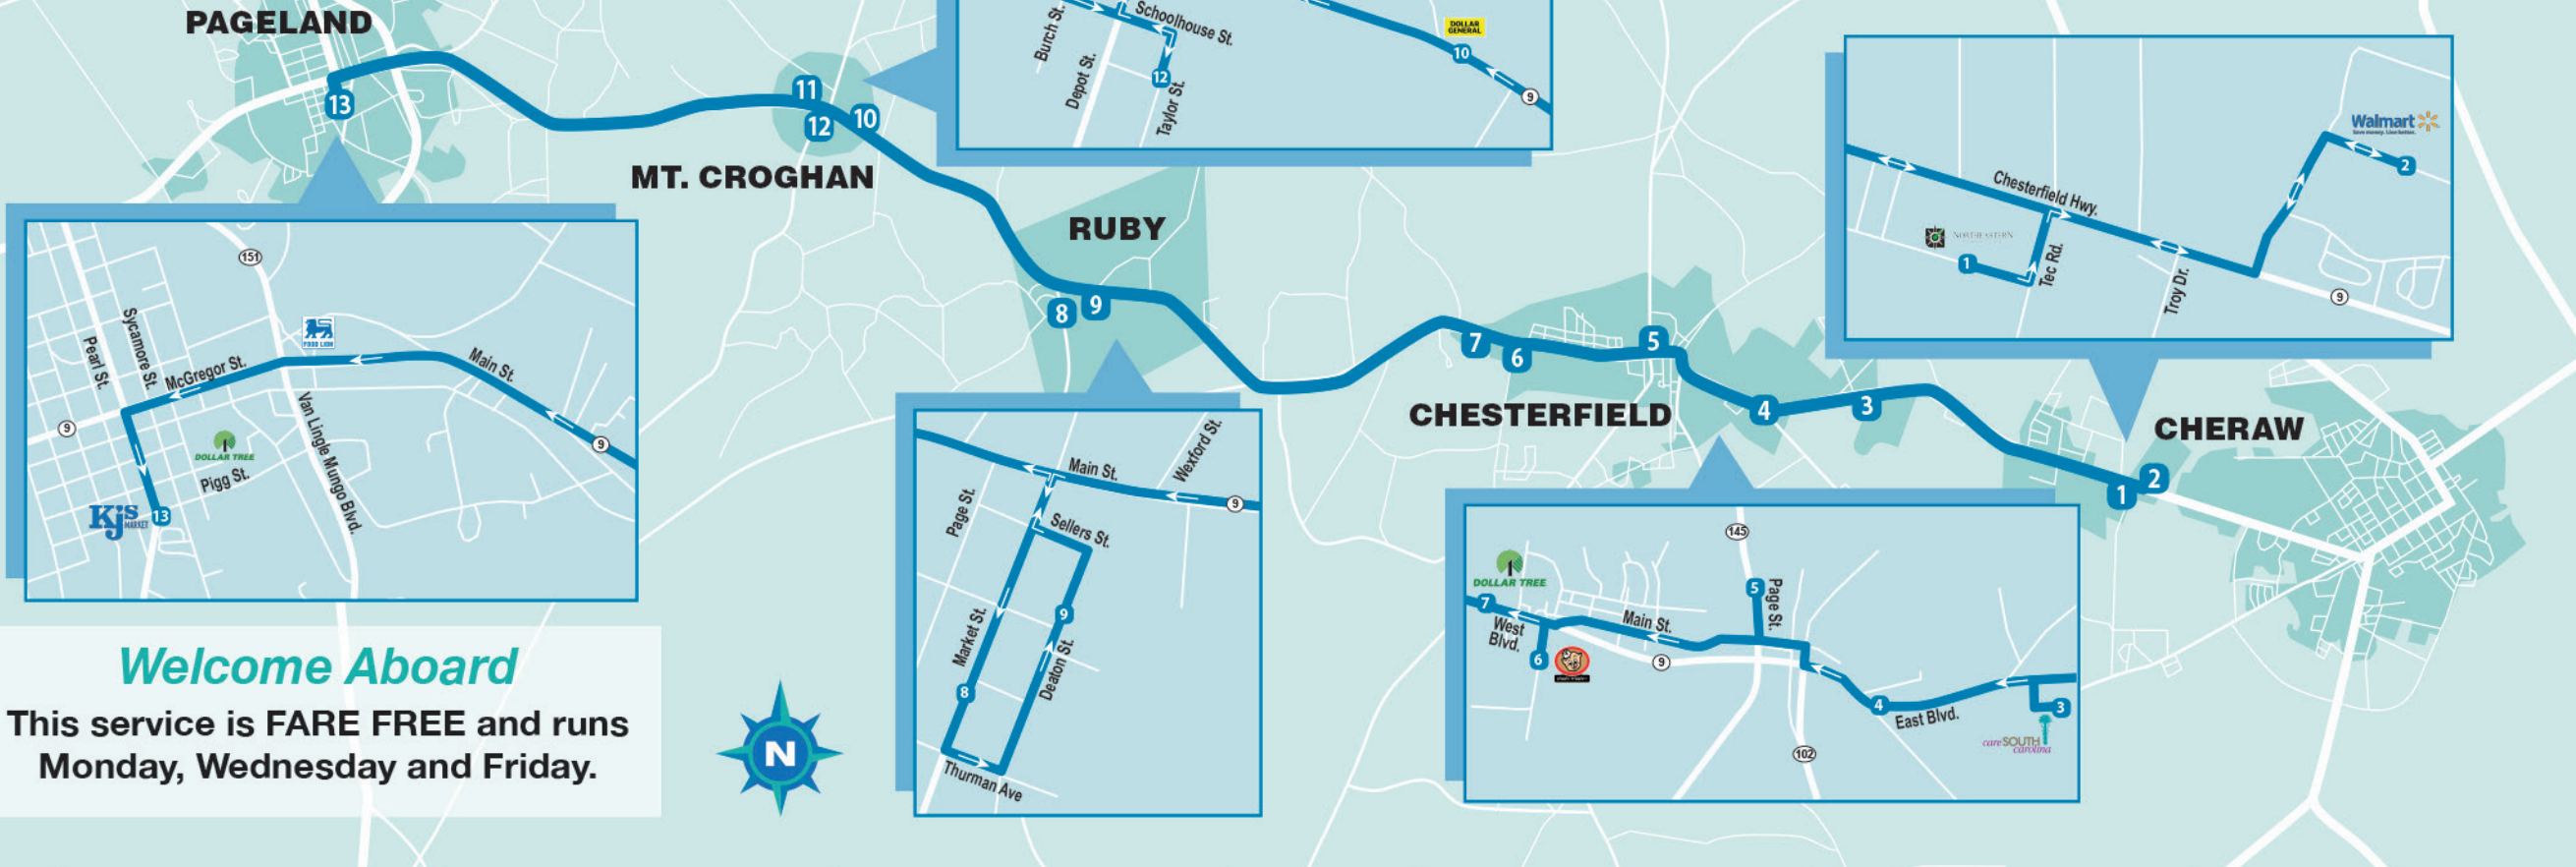

Scan The Code

DOWNLOAD OUR APP!

While on the GO, be in the know. Track YOUR bus Live!

Cheraw-Chesterfield-Pageland Connect

FIRST AND LAST RUN OF THE DAY

1	Northeastern Technical College	7:40 AM	4:50 PM
2	Dizzy Gillespie Community	7:48 AM	4:58 PM
3	Pecan Commons Apartment	7:53 AM	5:03 PM
4	Walmart	7:58 AM	5:08 PM

Welcome Aboard

This service is **FARE FREE** and runs Monday, Wednesday and Friday.

CHERAW-CHESTERFIELD-PAGELAND CONNECT SCHEDULE

	1	2	3	4	5	6	7	8	9	10	11	12	13
CHERAW TO PAGELAND	Walmart	Northeastern Technical College	CareSouth	Chesterfield Apartments	Chesterfield County Courthouse	Piggly Wiggly	Chesterfield Dollar Tree	Sandhills Medical Foundation	Stevenson Ave. & Deaton St.	Mt. Croghan Dollar General	Mt. Croghan Taylor St. & Rivers St.	Mt. Croghan Town Hall	KJ's Market
	8:00 AM	8:04 AM	8:11 AM	8:13 AM	8:18 AM	8:20 AM	8:23 AM	8:30 AM	8:32 AM	8:36 AM	8:37 AM	8:40 AM	8:55 AM
	10:00 AM	10:04 AM	10:11 AM	10:13 AM	10:18 AM	10:20 AM	10:23 AM	10:30 AM	10:32 AM	10:36 AM	10:37 AM	10:40 AM	10:55 AM
	1:00 PM	1:04 PM	1:11 PM	1:13 PM	1:18 PM	1:20 PM	1:23 PM	1:30 PM	1:32 PM	1:36 PM	1:37 PM	1:40 PM	1:55 PM
	3:00 PM	3:04 PM	3:11 PM	3:13 PM	3:18 PM	3:20 PM	3:23 PM	3:30 PM	3:32 PM	3:36 PM	3:37 PM	3:40 PM	3:55 PM
PAGELAND TO CHERAW	KJ's Market	Mt. Croghan Town Hall	Mt. Croghan Taylor St. & Rivers St.	Mt. Croghan Dollar General	Stevenson Ave. & Deaton St.	Sandhills Medical Foundation	Chesterfield Dollar Tree	Piggly Wiggly	Chesterfield County Courthouse	Chesterfield Apartments	CareSouth	Northeastern Technical College	Walmart
	9:00 AM	9:13 AM	9:16 AM	9:18 AM	9:22 AM	9:24 AM	9:30 AM	9:31 AM	9:35 AM	9:38 AM	9:40 AM	9:50 AM	9:52 AM
	11:00 AM	11:13 AM	11:16 AM	11:18 AM	11:22 AM	11:24 AM	11:30 AM	11:31 AM	11:35 AM	11:38 AM	11:40 AM	11:50 AM	11:52 AM
	2:00 PM	2:13 PM	2:16 PM	2:18 PM	2:22 PM	2:24 PM	2:30 PM	2:31 PM	2:35 PM	2:38 PM	2:40 PM	2:50 PM	2:52 PM
	4:00 PM	4:13 PM	4:16 PM	4:18 PM	4:22 PM	4:24 PM	4:30 PM	4:31 PM	4:35 PM	4:38 PM	4:40 PM	4:50 PM	-