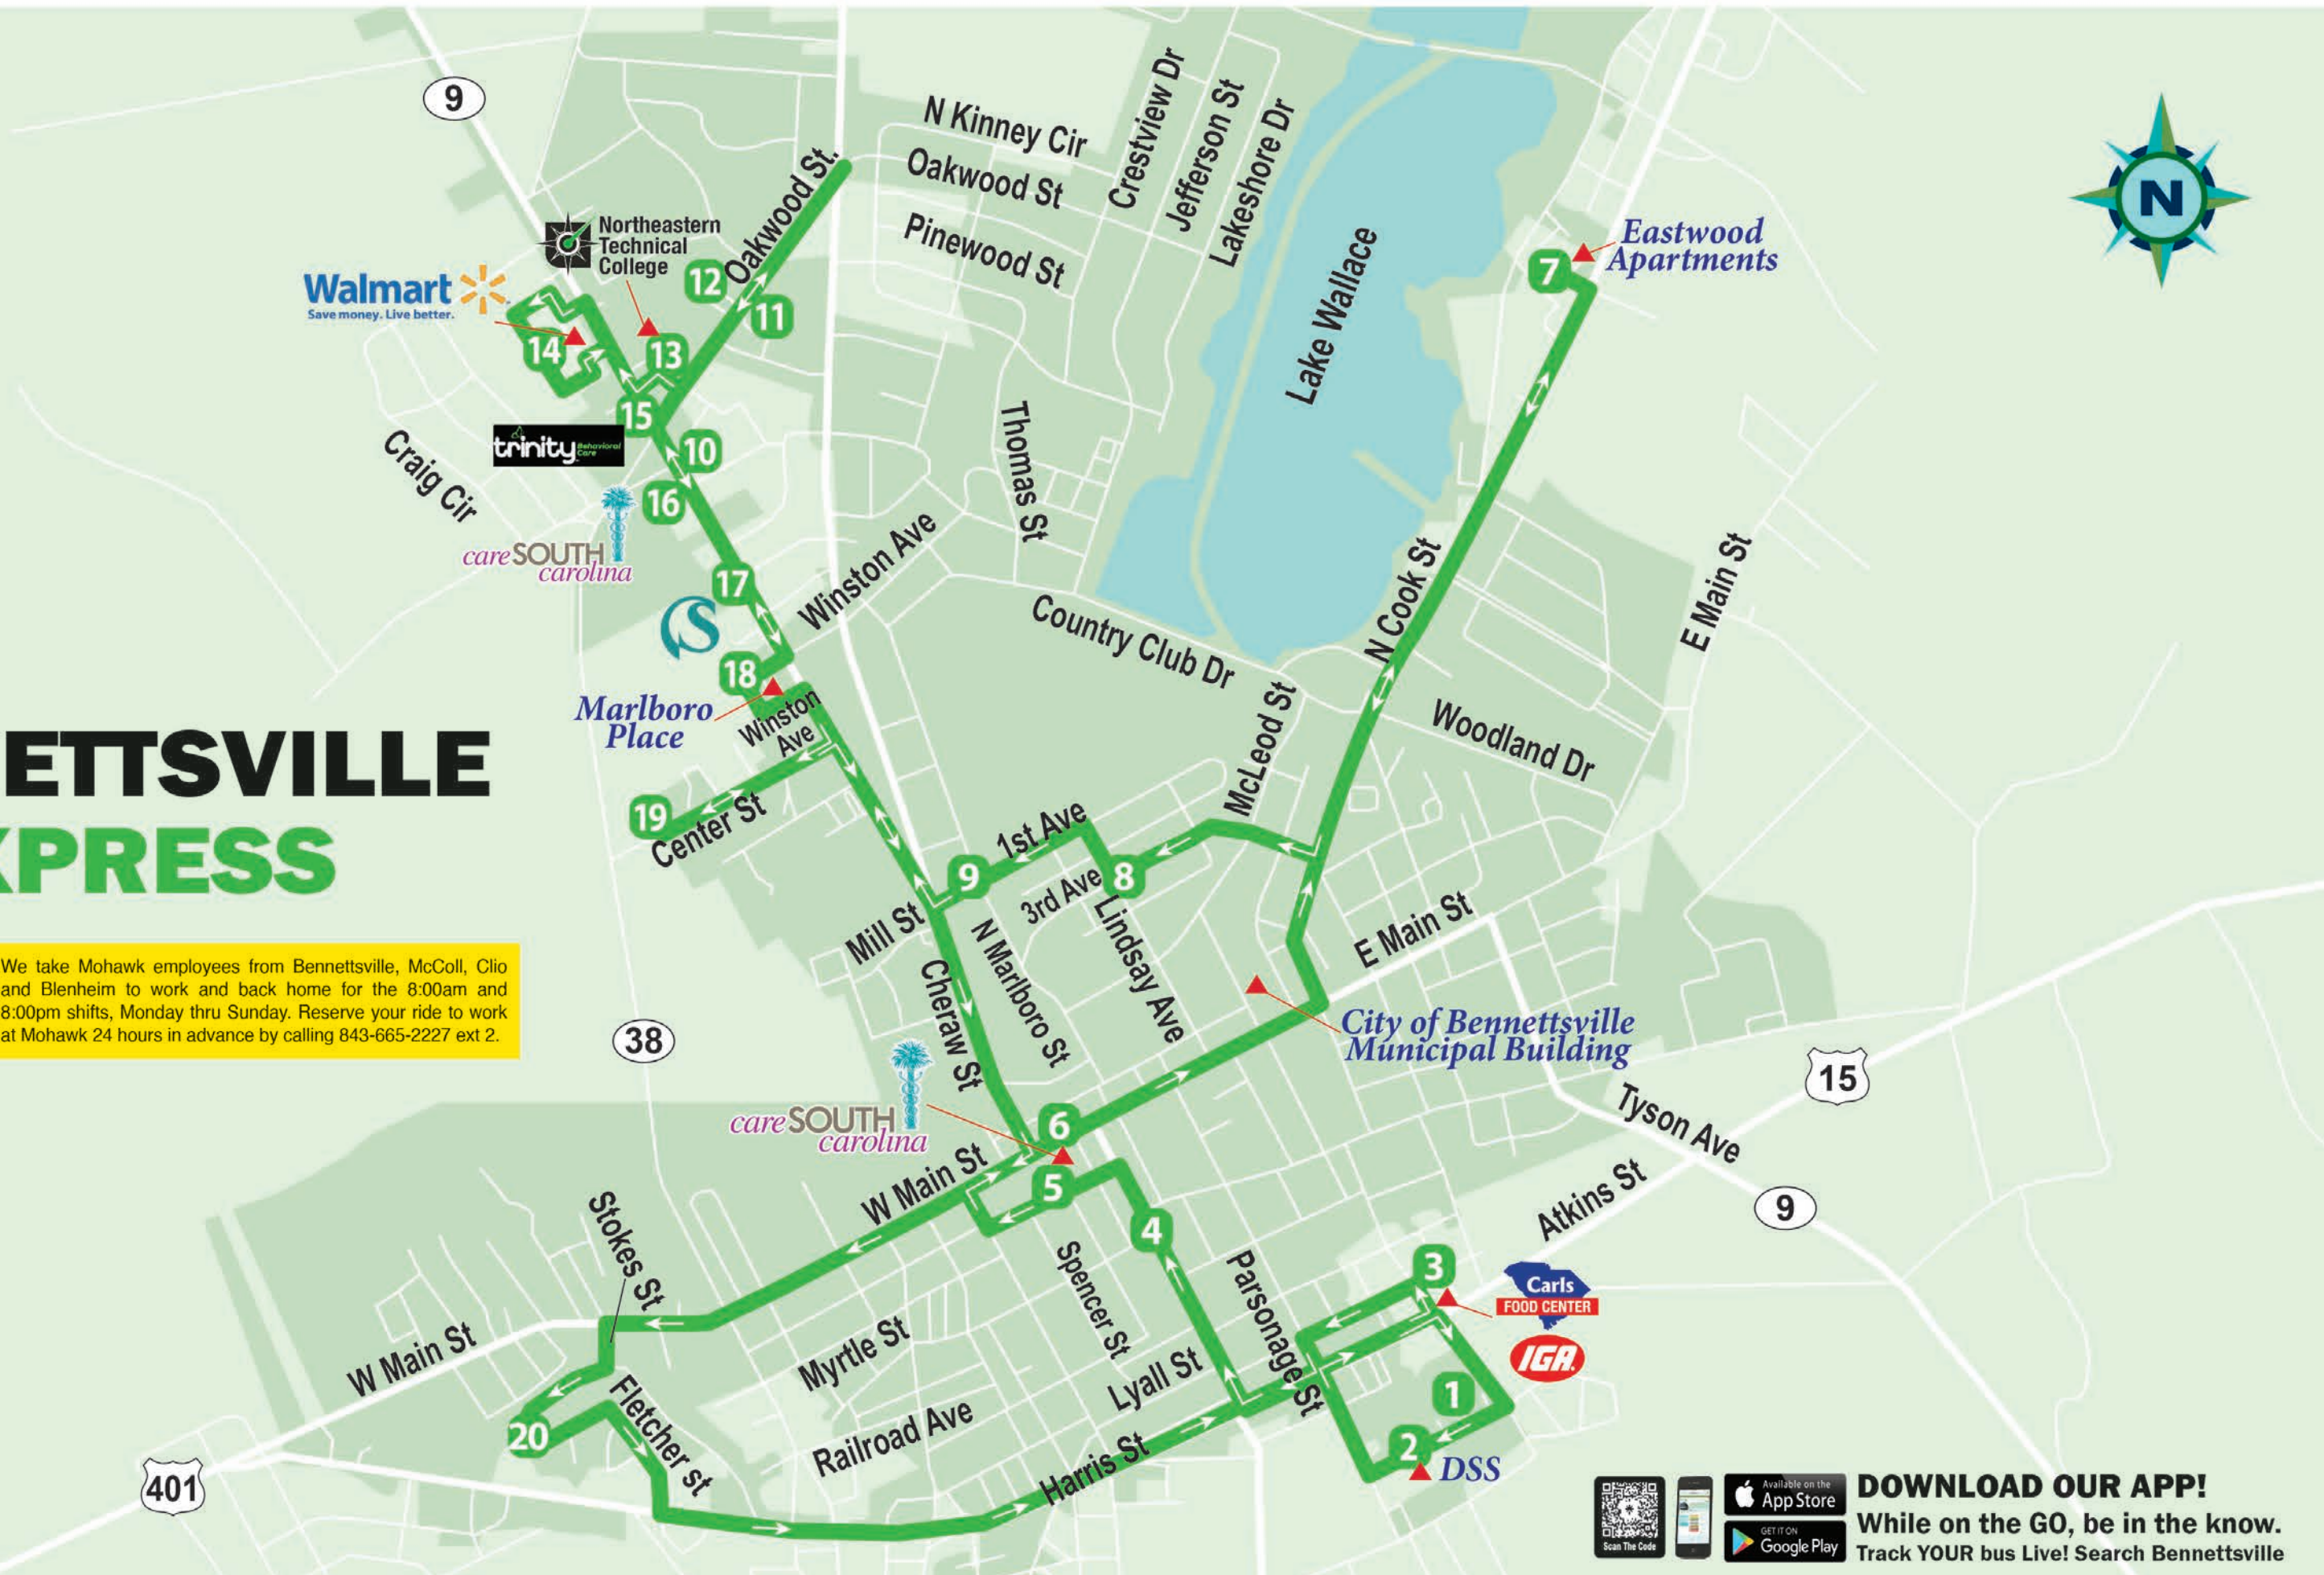

Marlboro Area Regional Transportation Initiative

BENNETTSVILLE EXPRESS

MOHAWK We take Mohawk employees from Bennettsville, McColl, Clio and Blenheim to work and back home for the 8:00am and 8:00pm shifts, Monday thru Sunday. Reserve your ride to work at Mohawk 24 hours in advance by calling 843-665-2227 ext 2.

DOWNLOAD OUR APP!
While on the GO, be in the know.
Track YOUR bus Live! Search Bennettsville

BENNETTSVILLE EXPRESS SCHEDULE

1	2	3	4	5	6	7	8	9	10	11	12	13	14	15	16	17	18	19	20
Evergreen Apartments	DSS	Carl's IGA	Adult Ed	Community Kitchen	Care South W. Main St.	Eastwood Apartments	Lindsay Ave. & 3rd Ave.	Mama Blair's	Dollar Tree	Marlboro Court	Oakwood Manor	Northeastern Tech	Walmart	Trinity Behavioral Health	Care South Cheraw St.	Scotland Marlboro Medical Complex	Bennetts Point Marlboro Place	Glenfield Apartments	Fletcher St.
9:25	9:26	9:30	9:33	9:34	9:36	9:41	9:45	9:46	9:48	9:49	9:50	9:51	9:54	9:57	9:58	9:59	10:00	10:02	10:06
10:14	10:15	10:30	10:33	10:34	10:36	10:41	10:45	10:46	10:48	10:49	10:50	10:51	10:54	10:57	10:58	10:59	11:00	11:02	11:06
11:14	11:15	11:30	11:33	11:34	11:36	11:41	11:45	11:46	11:48	11:49	11:50	11:51	11:54	11:57	11:58	11:59	12:00	12:02	12:06
12:14	12:15	12:30	12:33	12:34	12:36	12:41	12:45	12:46	12:48	12:49	12:50	12:51	12:54	12:57	12:58	12:59	1:00	1:02	1:06
1:14	1:15	1:30	1:33	1:34	1:36	1:41	1:45	1:46	1:48	1:49	1:50	1:51	1:54	1:57	1:58	1:59	2:00	2:02	2:06
2:14	2:15	2:30	2:33	2:34	2:36	2:41	2:45	2:46	2:48	2:49	2:50	2:51	2:54	2:57	2:58	2:59	3:00	3:02	3:06
3:14	3:15	3:30	3:33	3:34	3:36	3:41	3:45	3:46	3:48	3:49	3:50	3:51	3:54	3:57	3:58	3:59	4:00	4:02	4:06
4:14	4:15	4:30	4:33	4:34	4:36	4:41	4:45	4:46	4:48	4:49	4:50	4:51	4:54	4:57	4:58	4:59	5:00	5:02	5:06
5:14	5:15	5:30																	

Connects with bus to McColl and Clio Connects with bus to McColl ONLY!