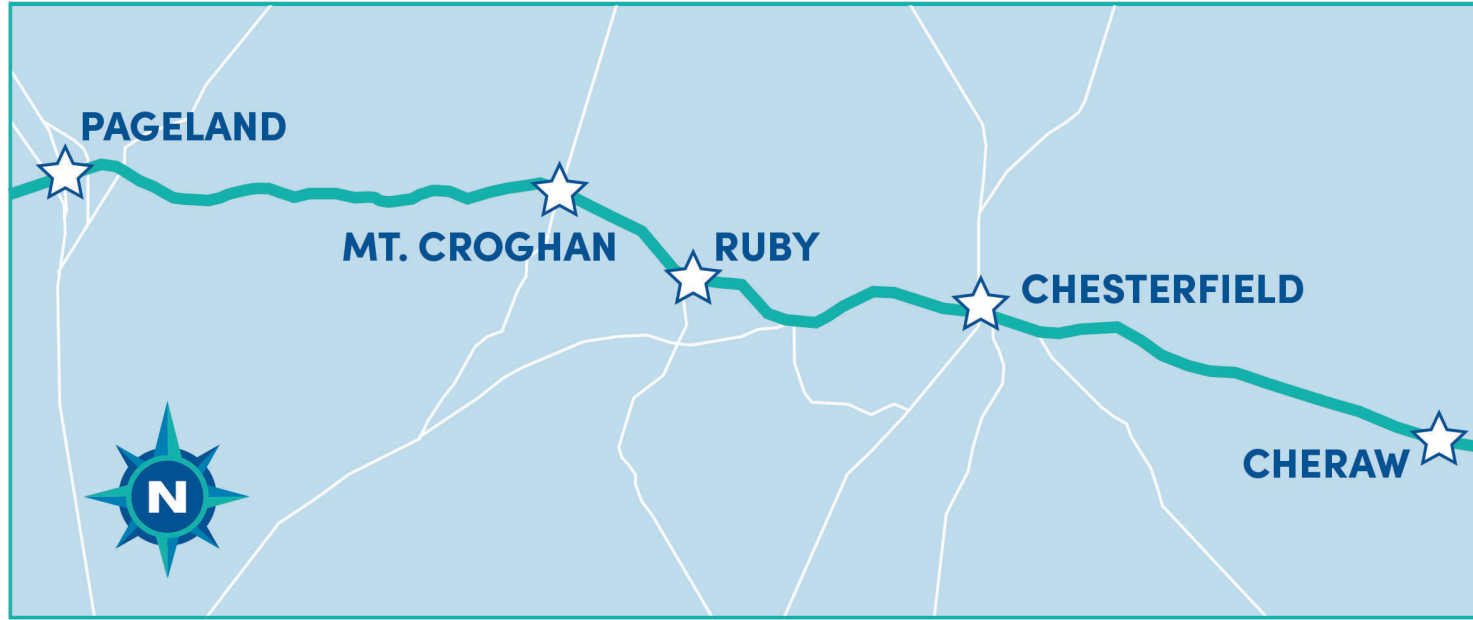

PDRTA CHESTERFIELD COUNTY CONNECT EAST

FIRST AND LAST RUN OF THE DAY			
1	Northeastern Technical College	7:55 AM	5:06 PM
2	Walmart	8:00 AM	5:13 PM
3	Pecan Commons Apartments	8:12 AM	5:18 PM
4	Dizzy Gillespie Community	8:15 AM	5:21 PM

CHERAW TO PAGELAND			
1	Northeastern Technical College	11:00 AM	2:30 PM
2	Walmart	8:15 AM	11:04 AM
3	CareSouth	8:26 AM	11:15 AM
4	Chesterfield Apartments	8:28 AM	11:17 AM
5	Chesterfield County Courthouse	8:31 AM	11:20 AM
6	Piggly Wiggly	8:35 AM	11:24 AM
7	Dollar Tree Chesterfield	8:36 AM	11:25 AM
8	Sandhills Medical Foundation	8:42 AM	11:31 AM
9	Stevenson Ave. & Deaton St.	8:44 AM	11:33 AM
10	Mt. Croghan Dollar General	8:48 AM	11:37 AM
11	Taylor St and Rivers St (Mt. Croghan)	8:51 AM	11:40 AM
12	Mt. Croghan Town Hall	8:53 AM	11:42 AM
13	Food Lion	9:05 AM	11:54 AM
14	Pageland Family Pharmacy	9:08 AM	11:57 AM
15	Pigg St. & Pigg St. Ext.	9:10 AM	11:59 AM
16	Dollar Tree	9:12 AM	12:01 PM
17	Pageland Place Apartments	9:14 AM	12:03 PM
18	E. Godfrey St & N. Sycamore St	9:17 AM	12:06 PM
19	W. Sewell St & N. Sycamore St	9:18 AM	12:07 PM
20	KJ's Market	9:22 AM	12:11 PM

PAGELAND TO CHERAW			
20	KJ's Market	9:30 AM	1:00 PM
19	W. Sewell St & N. Sycamore St	9:33 AM	1:03 PM
18	E. Godfrey St & N. Sycamore St	9:34 AM	1:04 PM
17	Pageland Place Apartments	9:38 AM	1:08 PM
16	Dollar Tree	9:41 AM	1:11 PM
15	Pigg St. & Pigg St. Ext.	9:42 AM	1:12 PM
14	Pageland Family Pharmacy	9:44 AM	1:14 PM
13	Cato Street & Ingram Street	9:45 AM	1:15 PM
12	Mt. Croghan Town Hall	9:56 AM	1:26 PM
11	Taylor St and Rivers St (Mt. Croghan)	9:58 AM	1:28 PM
10	Mt. Croghan Dollar General	10:00 AM	1:30 PM
9	Sandhills Medical Foundation (Ruby)	10:04 AM	1:34 PM
8	Stevenson Ave. & Deaton St.	10:06 AM	1:36 PM
7	Dollar Tree Chesterfield	10:12 AM	1:42 PM
6	Piggly Wiggly	10:13 AM	1:43 PM
5	Chesterfield County Courthouse	10:16 AM	1:46 PM
4	Chesterfield Apartments	10:20 AM	1:50 PM
3	CareSouth	10:23 AM	1:53 PM
2	Walmart	10:33 AM	2:03 PM
1	Northeastern Technical College	10:36 AM	2:06 PM