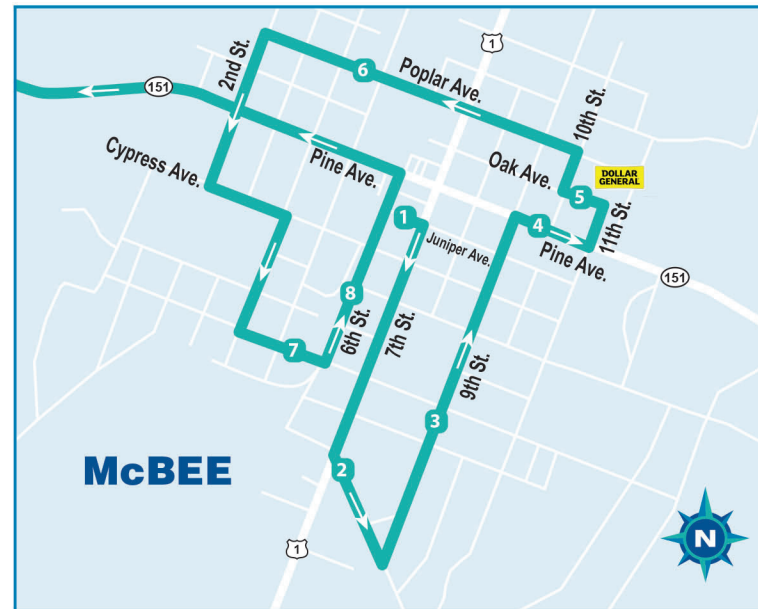

CHESTERFIELD COUNTY CONNECT WEST

Chesterfield County Connect East and West
Run Monday, Wednesday and Friday

Demand Response for Patrick and Cash to Cheraw will be available Tuesday and Thursday.

To schedule Demand Response Services call us at 843-665-2227 Ext.2. Riders must call 24 Hours in advance for scheduling and availability.

MCBEE TO PAGELAND

1	McBee Town Hall	8:00 AM	11:00 AM	2:30 PM
2	Sandhills Pharmacy	8:02 AM	11:02 AM	2:32 PM
3	McBee Elementary School	8:04 AM	11:04 AM	2:34 PM
4	McBee High School	8:06 AM	11:06 AM	2:36 PM
5	Dollar General	8:07 AM	11:07 AM	2:37 PM
6	W. Poplar Ave. & N. 5th St.	8:10 AM	11:10 AM	2:40 PM
7	W. Maple & S. 5th St.	8:11 AM	11:11 AM	2:41 PM
8	S. 6th St. & W. Cedar Ave.	8:16 AM	11:16 AM	2:46 PM
9	Sandhill Telephone CO-OP	8:34 AM	11:34 AM	3:04 PM
10	Jefferson Town Hall	8:35 AM	11:35 AM	3:05 PM
11	Winter Oak Apartments	8:36 AM	11:36 AM	3:06 PM
12	Dollar General	8:37 AM	11:37 AM	3:07 PM
13	Sandhills Medical Pharmacy	8:39 AM	11:39 AM	3:09 PM
14	Memorial Library	8:41 AM	11:41 AM	3:11 PM
15	Northeastern Technical College Pageland	8:53 AM	11:53 AM	3:23 PM
16	KJ's Market	8:55 AM	11:55 AM	3:25 PM
17	Pageland Library	8:56 AM	11:56 AM	3:26 PM
18	Pageland Court Clerk	8:58 AM	11:58 AM	3:28 PM
19	W. Evans St. & N. Elm St.	9:01 AM	12:01 PM	3:31 PM
20	First Citizens Bank	9:03 AM	12:03 PM	3:33 PM
21	Pageland Town Hall	9:07 AM	12:07 PM	3:37 PM
22	Oak Terrace Apartments	9:10 AM	12:10 PM	3:40 PM
23	Page Square Apartments	9:11 AM	12:11 PM	3:41 PM
24	KJ's Market	9:15 AM	12:15 PM	3:45 PM

PAGELAND TO MCBEE

24	KJ's Market	9:30 AM	1:00 PM	4:00 PM
23	Page Square Apartments	9:33 AM	1:03 PM	4:03 PM
22	Oak Terrace Apartments	9:34 AM	1:04 PM	4:04 PM
21	Pageland Town Hall	9:35 AM	1:05 PM	4:05 PM
20	First Citizens Bank	9:37 AM	1:07 PM	4:07 PM
19	W. Evans St. & N. Elm St.	9:39 AM	1:09 PM	4:09 PM
18	Pageland Court Clerk	9:42 AM	1:12 PM	4:12 PM
17	Pageland Library	9:44 AM	1:14 PM	4:14 PM
16	KJ's Market	9:45 AM	1:15 PM	4:15 PM
15	Northeastern Technical College Pageland	9:46 AM	1:16 PM	4:16 PM
14	Memorial Library	9:55 AM	1:25 PM	4:25 PM
13	Sandhills Medical Pharmacy	9:57 AM	1:27 PM	4:27 PM
12	Dollar General	9:59 AM	1:29 PM	4:29 PM
11	Winter Oak Apartments	10:00 AM	1:30 PM	4:30 PM
10	Jefferson Town Hall	10:02 AM	1:32 PM	4:32 PM
9	Sandhill Telephone CO-OP	10:04 AM	1:34 PM	4:34 PM
8	S. 6th St. & W. Cedar Ave.	10:02 AM	1:52 PM	4:52 PM
7	W. Maple & S. 5th St.	10:23 AM	1:53 PM	4:53 PM
6	W. Poplar Ave. & N. 5th St.	10:28 AM	1:58 PM	4:58 PM
5	Dollar General	10:32 AM	2:02 PM	5:02 PM
4	McBee High School	10:34 AM	2:04 PM	5:04 PM
3	McBee Elementary School	10:36 AM	2:06 PM	5:06 PM
2	Sandhills Pharmacy	10:38 AM	2:08 PM	5:08 PM
1	McBee Town Hall	10:40 AM	2:10 PM	5:10 PM

How to Ride