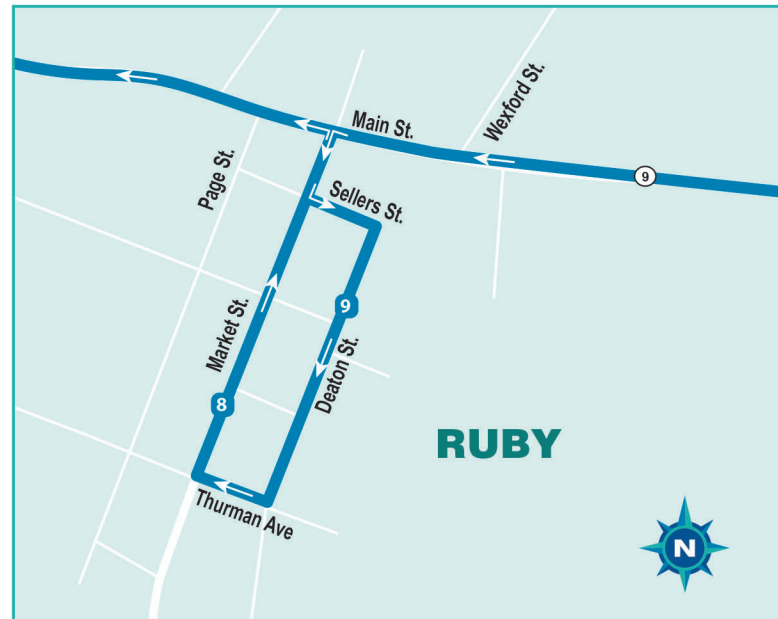

PDRTA CHESTERFIELD COUNTY CONNECT EAST

FIRST AND LAST RUN OF THE DAY			
1	Northeastern Technical College	7:55 AM	5:06 PM
2	Walmart	8:00 AM	5:13 PM
3	Pecan Commons Apartments	8:12 AM	5:18 PM
4	Dizzy Gillespie Community	8:15 AM	5:21 PM

CHERAW TO PAGELAND			
1	Northeastern Technical College	11:00 AM	2:30 PM
2	Walmart	8:15 AM	11:04 AM
3	CareSouth	8:26 AM	11:15 AM
4	Chesterfield Apartments	8:28 AM	11:17 AM
5	Chesterfield County Courthouse	8:31 AM	11:20 AM
6	Piggly Wiggly	8:35 AM	11:24 AM
7	Dollar Tree Chesterfield	8:36 AM	11:25 AM
8	Sandhills Medical Foundation	8:42 AM	11:31 AM
9	Stevenson Ave. & Deaton St.	8:44 AM	11:33 AM
10	Mt. Croghan Dollar General	8:48 AM	11:37 AM
11	Taylor St and Rivers St (Mt. Croghan)	8:51 AM	11:40 AM
12	Mt. Croghan Town Hall	8:53 AM	11:42 AM
13	Food Lion	9:05 AM	11:54 AM
14	Pageland Family Pharmacy	9:08 AM	11:57 AM
15	Pigg St. & Pigg St. Ext.	9:10 AM	11:59 AM
16	Dollar Tree	9:12 AM	12:01 PM
17	Pageland Place Apartments	9:14 AM	12:03 PM
18	E. Godfrey St & N. Sycamore St	9:17 AM	12:06 PM
19	W. Sewell St & N. Sycamore St	9:18 AM	12:07 PM
20	KJ's Market	9:22 AM	12:11 PM

PAGELAND TO CHERAW			
20	KJ's Market	9:30 AM	1:00 PM
19	W. Sewell St & N. Sycamore St	9:33 AM	1:03 PM
18	E. Godfrey St & N. Sycamore St	9:34 AM	1:04 PM
17	Pageland Place Apartments	9:38 AM	1:08 PM
16	Dollar Tree	9:41 AM	1:11 PM
15	Pigg St. & Pigg St. Ext.	9:42 AM	1:12 PM
14	Pageland Family Pharmacy	9:44 AM	1:14 PM
13	Cato Street & Ingram Street	9:45 AM	1:15 PM
12	Mt. Croghan Town Hall	9:56 AM	1:26 PM
11	Taylor St and Rivers St (Mt. Croghan)	9:58 AM	1:28 PM
10	Mt. Croghan Dollar General	10:00 AM	1:30 PM
9	Sandhills Medical Foundation (Ruby)	10:04 AM	1:34 PM
8	Stevenson Ave. & Deaton St.	10:06 AM	1:36 PM
7	Dollar Tree Chesterfield	10:12 AM	1:42 PM
6	Piggly Wiggly	10:13 AM	1:43 PM
5	Chesterfield County Courthouse	10:16 AM	1:46 PM
4	Chesterfield Apartments	10:20 AM	1:50 PM
3	CareSouth	10:23 AM	1:53 PM
2	Walmart	10:33 AM	2:03 PM
1	Northeastern Technical College	10:36 AM	2:06 PM