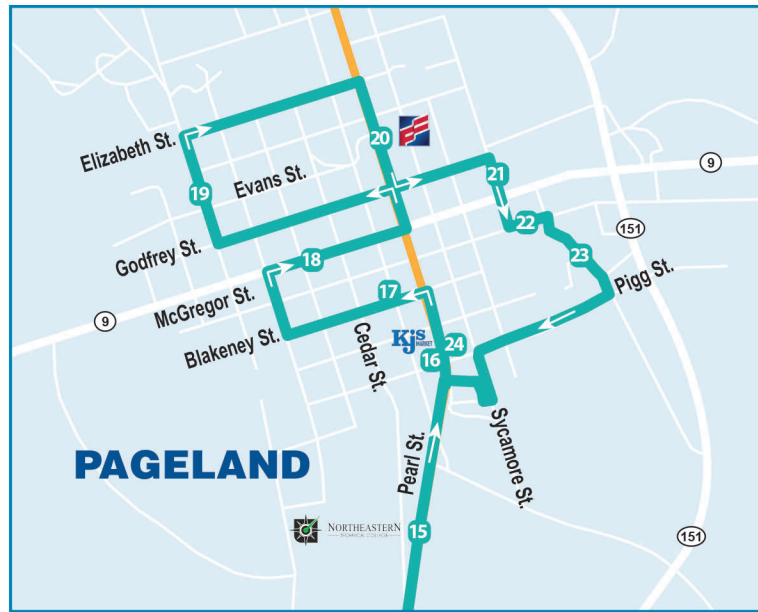

CHESTERFIELD COUNTY CONNECT WEST

Chesterfield County Connect East and West
Run Monday, Wednesday and Friday

Demand Response for Patrick and Cash to Cheraw will be available Tuesday and Thursday.

To schedule Demand Response Services call us at 843-665-2227 Ext.2. Riders must call 24 Hours in advance for scheduling and availability.

MCBEE TO PAGELAND

1	McBee Town Hall	8:00 AM	11:00 AM	2:30 PM
2	Sandhills Pharmacy	8:02 AM	11:02 AM	2:32 PM
3	McBee Elementary School	8:04 AM	11:04 AM	2:34 PM
4	McBee High School	8:06 AM	11:06 AM	2:36 PM
5	Dollar General	8:07 AM	11:07 AM	2:37 PM
6	W. Poplar Ave. & N. 5th St.	8:10 AM	11:10 AM	2:40 PM
7	W. Maple & S. 5th St.	8:11 AM	11:11 AM	2:41 PM
8	S. 6th St. & W. Cedar Ave.	8:16 AM	11:16 AM	2:46 PM
9	Sandhill Telephone CO-OP	8:34 AM	11:34 AM	3:04 PM
10	Jefferson Town Hall	8:35 AM	11:35 AM	3:05 PM
11	Winter Oak Apartments	8:36 AM	11:36 AM	3:06 PM
12	Dollar General	8:37 AM	11:37 AM	3:07 PM
13	Sandhills Medical Pharmacy	8:39 AM	11:39 AM	3:09 PM
14	Memorial Library	8:41 AM	11:41 AM	3:11 PM
15	Northeastern Technical College Pageland	8:53 AM	11:53 AM	3:23 PM
16	KJ's Market	8:55 AM	11:55 AM	3:25 PM
17	Pageland Library	8:56 AM	11:56 AM	3:26 PM
18	Pageland Court Clerk	8:58 AM	11:58 AM	3:28 PM
19	W. Evans St. & N. Elm St.	9:01 AM	12:01 PM	3:31 PM
20	First Citizens Bank	9:03 AM	12:03 PM	3:33 PM
21	Pageland Town Hall	9:07 AM	12:07 PM	3:37 PM
22	Oak Terrace Apartments	9:10 AM	12:10 PM	3:40 PM
23	Page Square Apartments	9:11 AM	12:11 PM	3:41 PM
24	KJ's Market	9:15 AM	12:15 PM	3:45 PM

PAGELAND TO MCBEE

24	KJ's Market	9:30 AM	1:00 PM	4:00 PM
23	Page Square Apartments	9:33 AM	1:03 PM	4:03 PM
22	Oak Terrace Apartments	9:34 AM	1:04 PM	4:04 PM
21	Pageland Town Hall	9:35 AM	1:05 PM	4:05 PM
20	First Citizens Bank	9:37 AM	1:07 PM	4:07 PM
19	W. Evans St. & N. Elm St.	9:39 AM	1:09 PM	4:09 PM
18	Pageland Court Clerk	9:42 AM	1:12 PM	4:12 PM
17	Pageland Library	9:44 AM	1:14 PM	4:14 PM
16	KJ's Market	9:45 AM	1:15 PM	4:15 PM
15	Northeastern Technical College Pageland	9:46 AM	1:16 PM	4:16 PM
14	Memorial Library	9:55 AM	1:25 PM	4:25 PM
13	Sandhills Medical Pharmacy	9:57 AM	1:27 PM	4:27 PM
12	Dollar General	9:59 AM	1:29 PM	4:29 PM
11	Winter Oak Apartments	10:00 AM	1:30 PM	4:30 PM
10	Jefferson Town Hall	10:02 AM	1:32 PM	4:32 PM
9	Sandhill Telephone CO-OP	10:04 AM	1:34 PM	4:34 PM
8	S. 6th St. & W. Cedar Ave.	10:02 AM	1:52 PM	4:52 PM
7	W. Maple & S. 5th St.	10:23 AM	1:53 PM	4:53 PM
6	W. Poplar Ave. & N. 5th St.	10:28 AM	1:58 PM	4:58 PM
5	Dollar General	10:32 AM	2:02 PM	5:02 PM
4	McBee High School	10:34 AM	2:04 PM	5:04 PM
3	McBee Elementary School	10:36 AM	2:06 PM	5:06 PM
2	Sandhills Pharmacy	10:38 AM	2:08 PM	5:08 PM
1	McBee Town Hall	10:40 AM	2:10 PM	5:10 PM

How to Ride