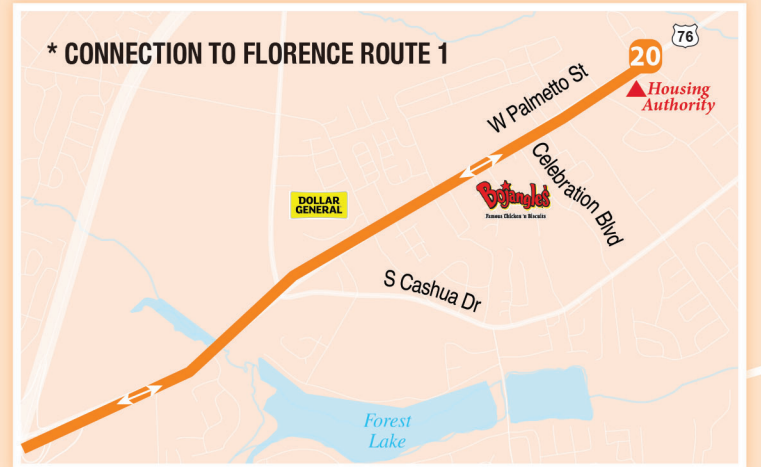

TIMMONSVILLE EXPRESS

PDRTA would like to thank these local stake holders for making this possible:

**HOPEHEALTH
CITY OF TIMMONSVILLE
FLORENCE COUNTY
PIGGLY WIGGLY**