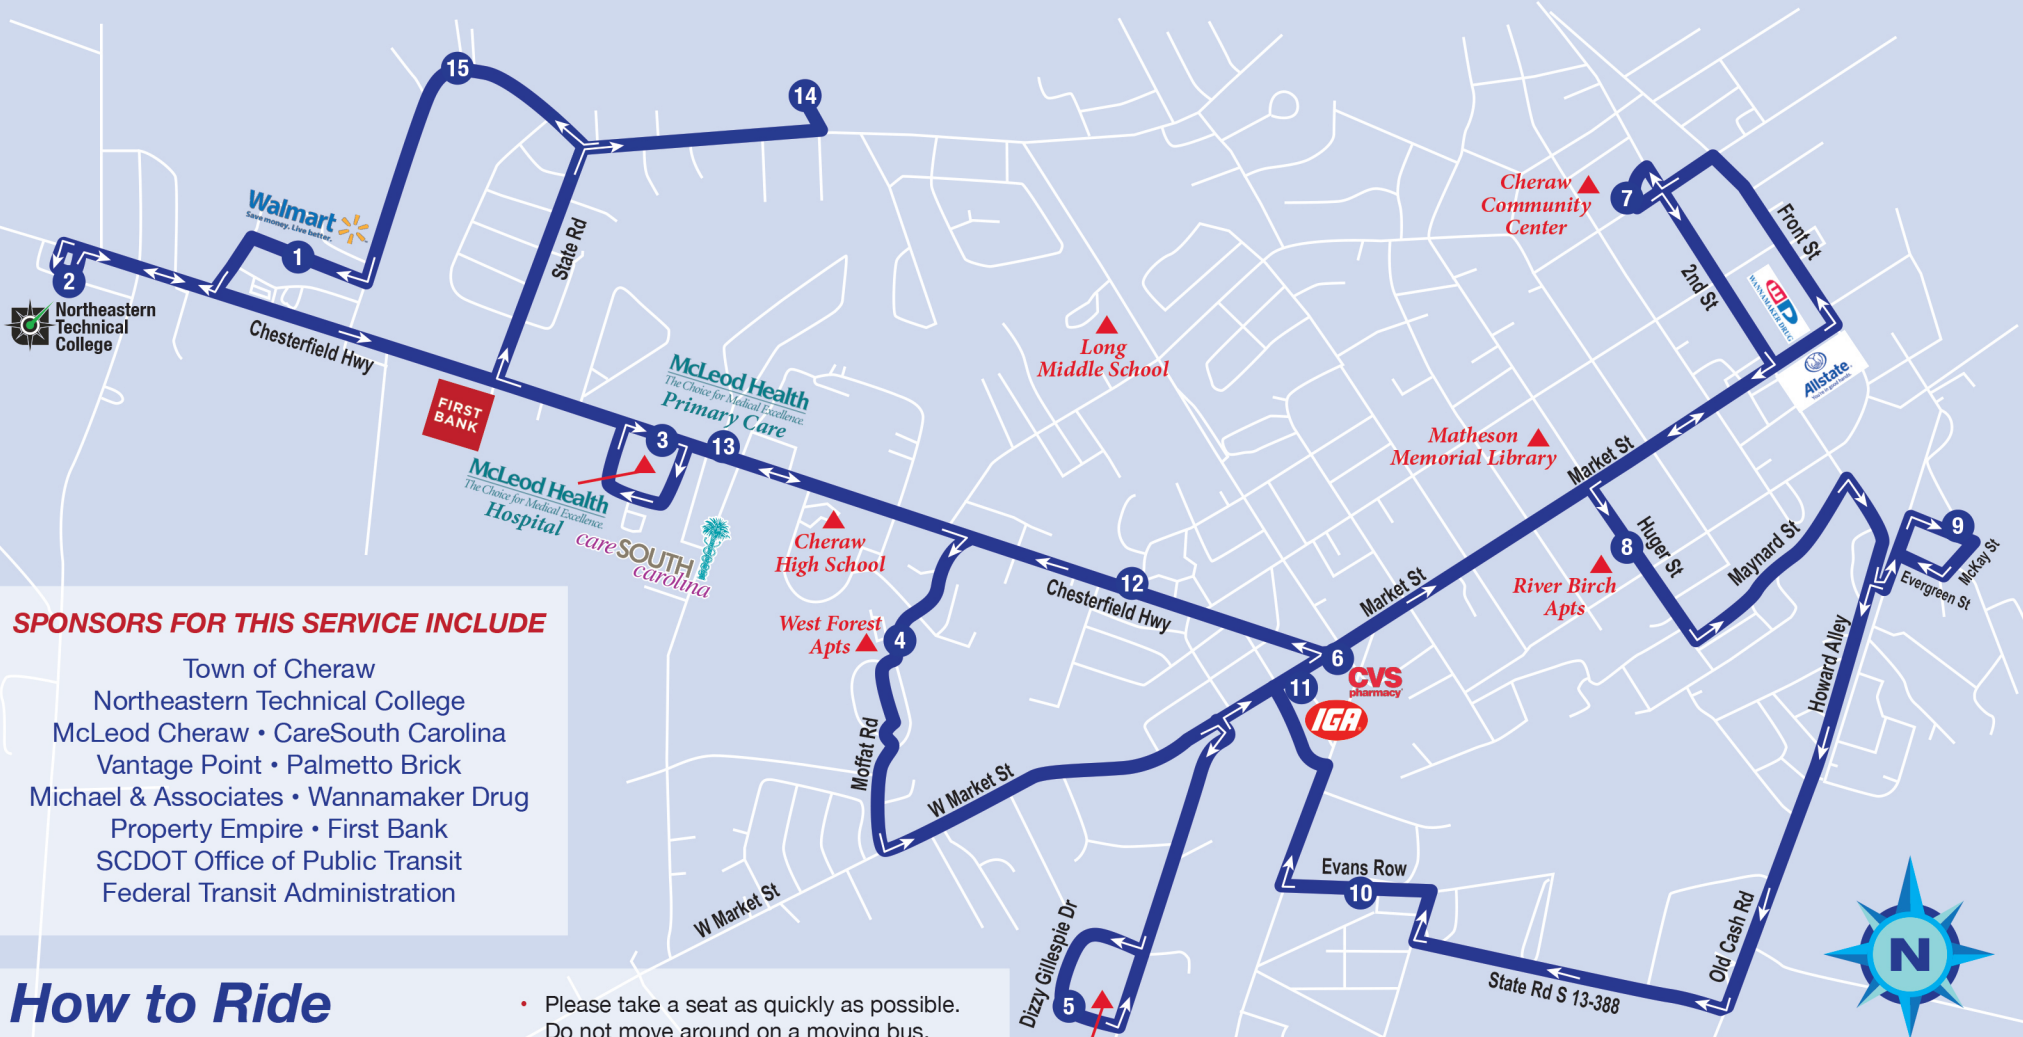

CHERAW EXPRESS

SPONSORS FOR THIS SERVICE INCLUDE

- Town of Cheraw
- Northeastern Technical College
- McLeod Cheraw • CareSouth Carolina
- Vantage Point • Palmetto Brick
- Michael & Associates • Wannamaker Drug
- Property Empire • First Bank
- SCDOT Office of Public Transit
- Federal Transit Administration

How to Ride

- You may catch a ride on the **CCAT** from a designated stop, or you may stand at a safe location along the route, WAVE at the driver and the bus will stop to pick you up.
- Please arrive at your bus stop 5 minutes prior to the posted time.
- Please make the front seats available to elderly or disabled passengers.

- Please take a seat as quickly as possible. Do not move around on a moving bus.
- When you wish to exit the bus, please give your driver adequate notice. Pull the bell cord at least one block before your stop.
- After you exit, NEVER cross the street in front of the bus.

The **CCAT** bus is wheelchair accessible and welcomes service animals only. For more information, call us at (843) 665-2227 ext. 2 or visit us online at www.pdrta.org.

DOWNLOAD OUR APP!
While on the GO, be in the know.
Track YOUR bus Live!

Chesterfield County Area Transportation [CCAT] services provide Complimentary Paratransit service for *approved ADA passengers* within $\frac{1}{4}$ mile radius of all fixed stops. An ADA application and procedural instructions can be found at pdrta.org.