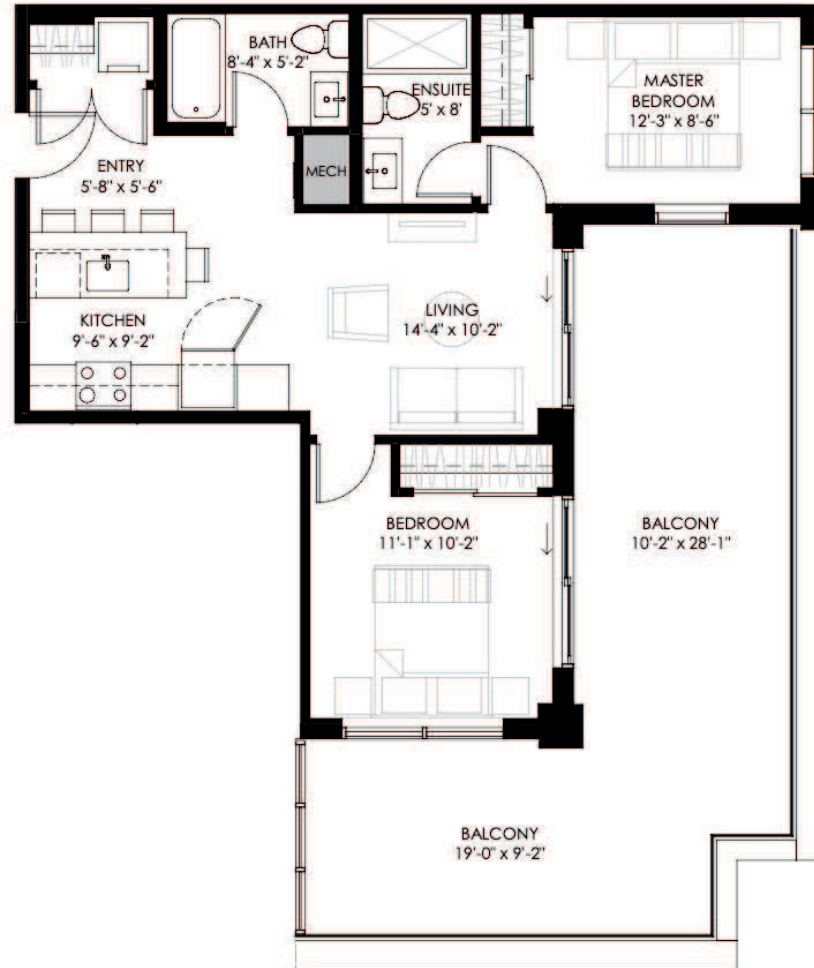

XAVIER FLOOR PLAN

752 SQ. FT.
2 BED | 2 BATH + BALCONY (515 SQ.FT.)

Windows, exterior door, boxout and exterior steps configurations may vary.