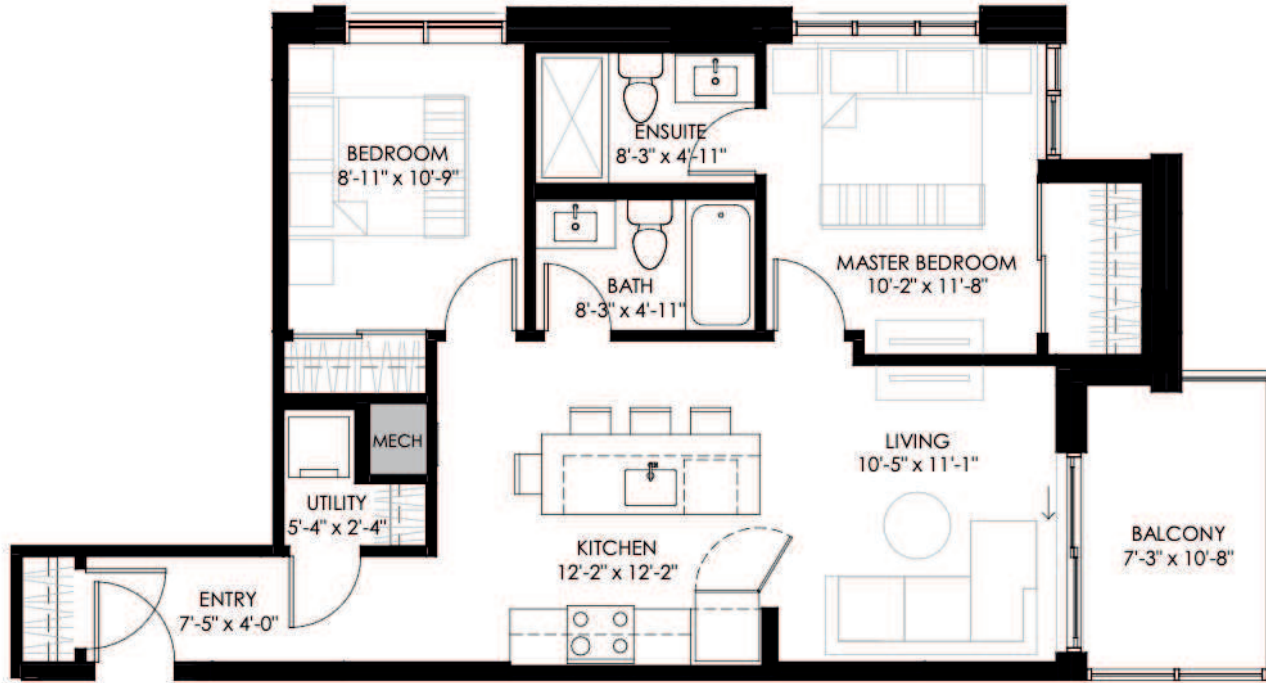

SOPHIA FLOOR PLAN

804 SQ. FT.
2 BED | 2 BATH + BALCONY (87 SQ.FT.)