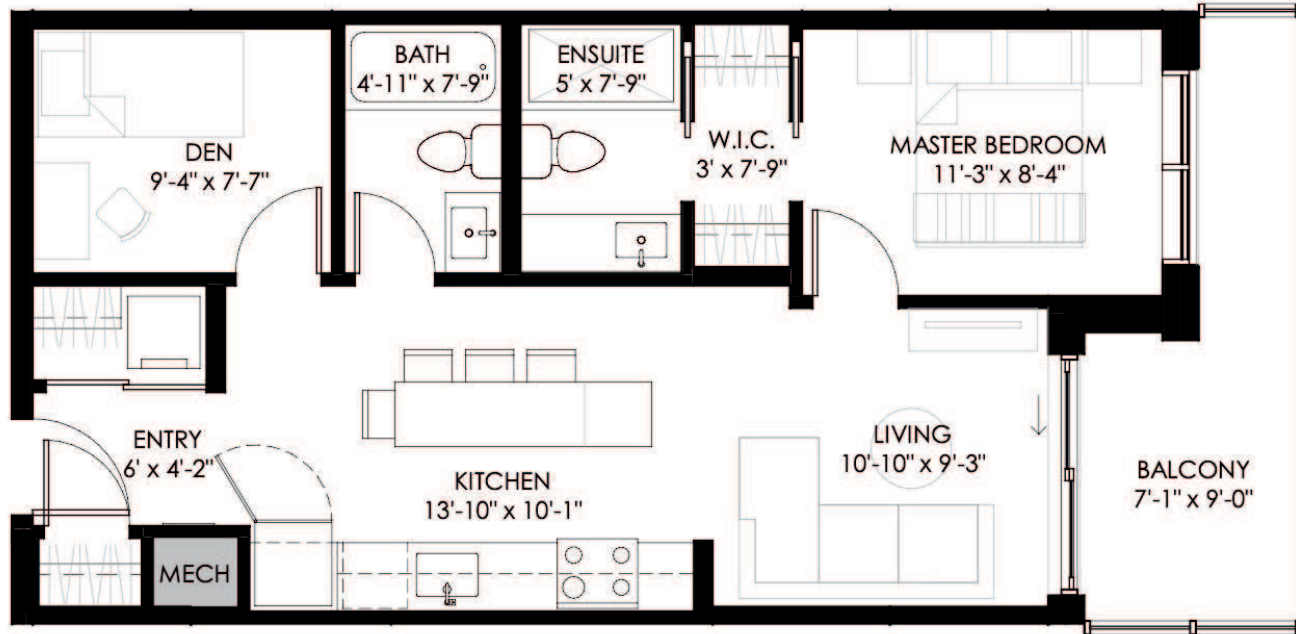

ADAM FLOOR PLAN

655 SQ. FT.
1 BED + DEN | 1 BATH + BALCONY (111 SQ.FT.)