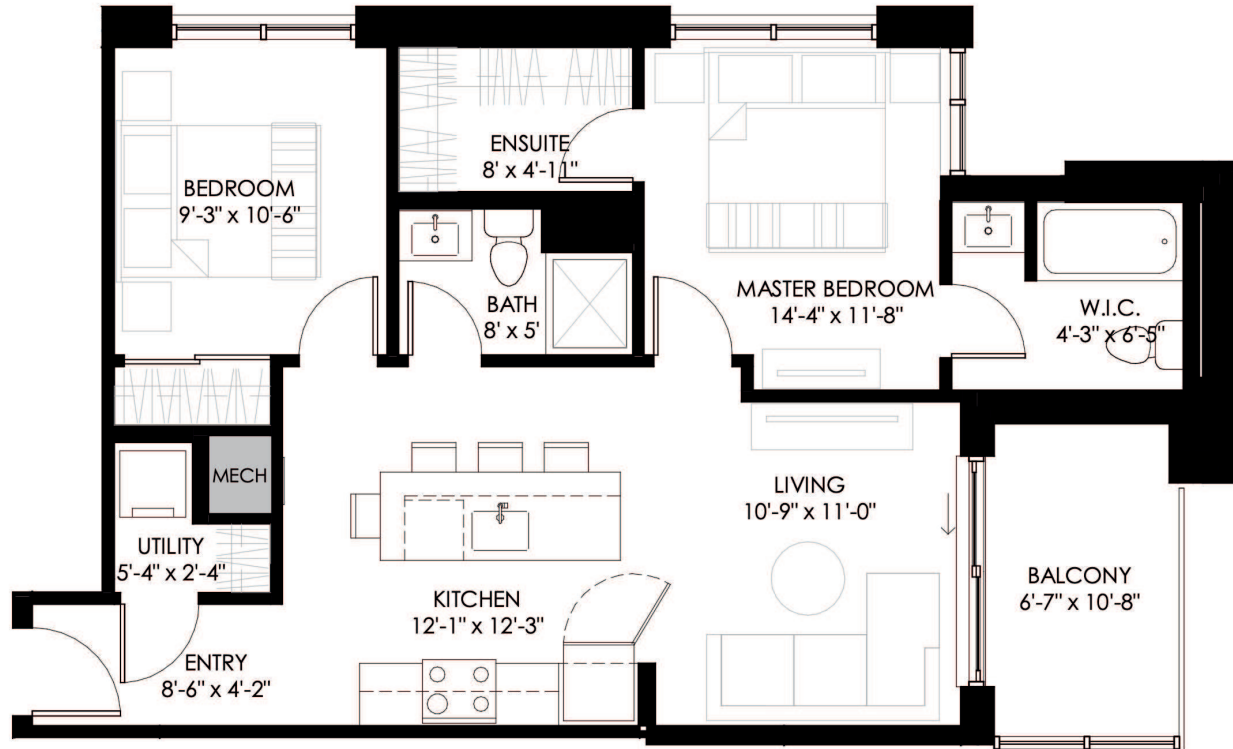

WILLA FLOOR PLAN

792 SQ. FT.
2 BED | 2 BATH + BALCONY (79 SQ.FT.)