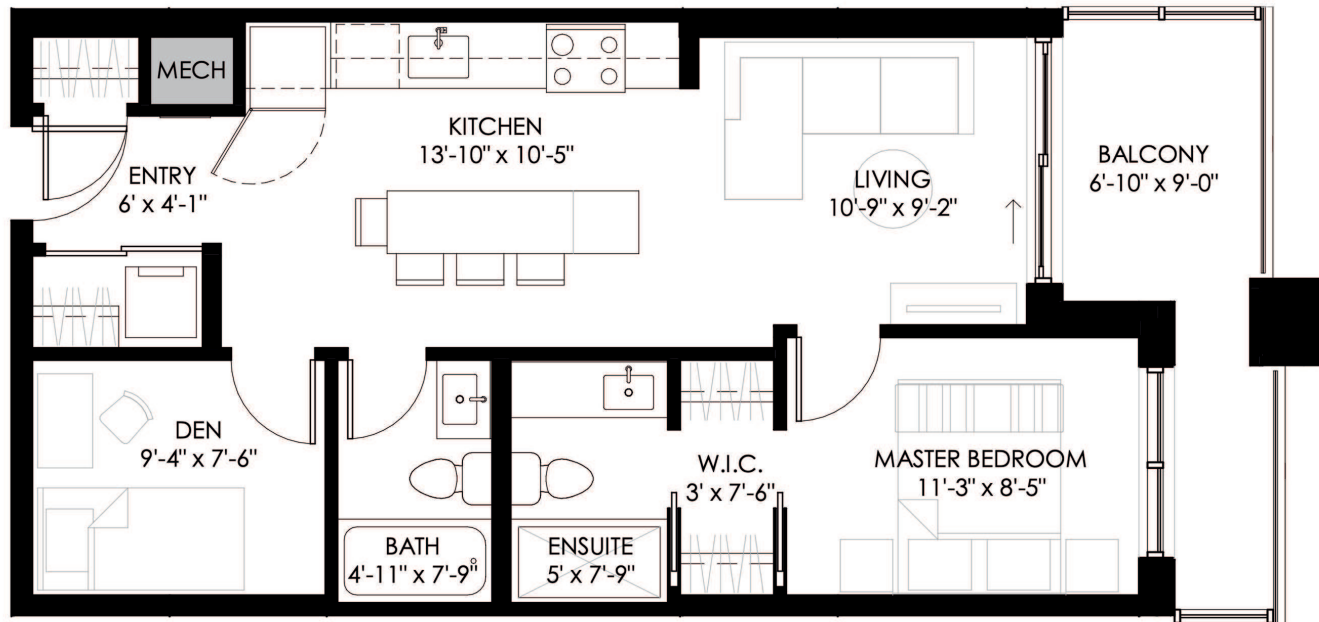

ABBY FLOOR PLAN

660 SQ.FT.
1 BED + DEN | 2 BATH + BALCONY (96 SQ.FT.)

Windows, exterior door, boxout and exterior steps configurations may vary.