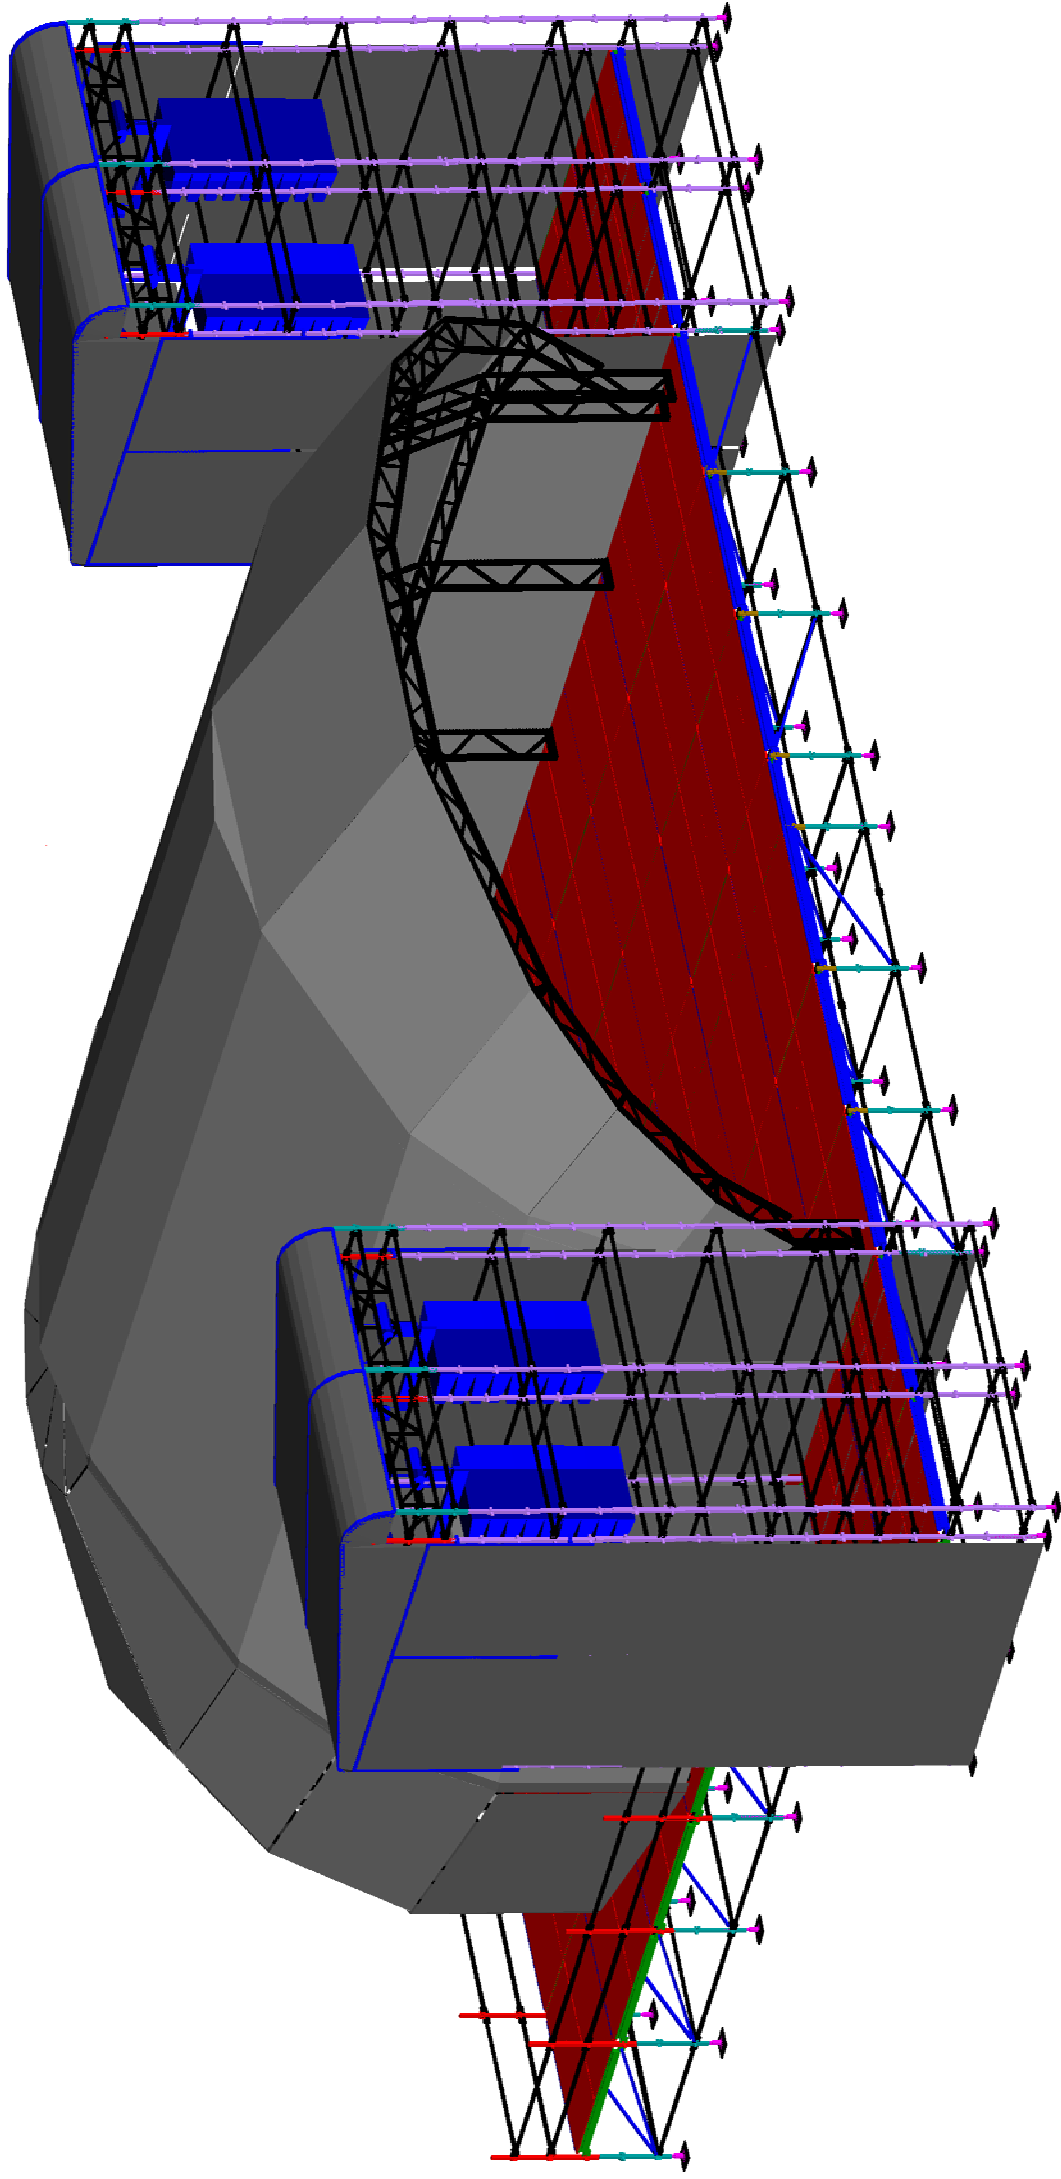

15m Orbit Stage Roof
3 Bay with Flown
PA Wings

trust events ltd
Whitnell House Farm, Binegar, Somerset, BA3 4UU
Tel: +44 01749 841 720 Fax: 01749 841 721

NOT FOR CONSTRUCTION