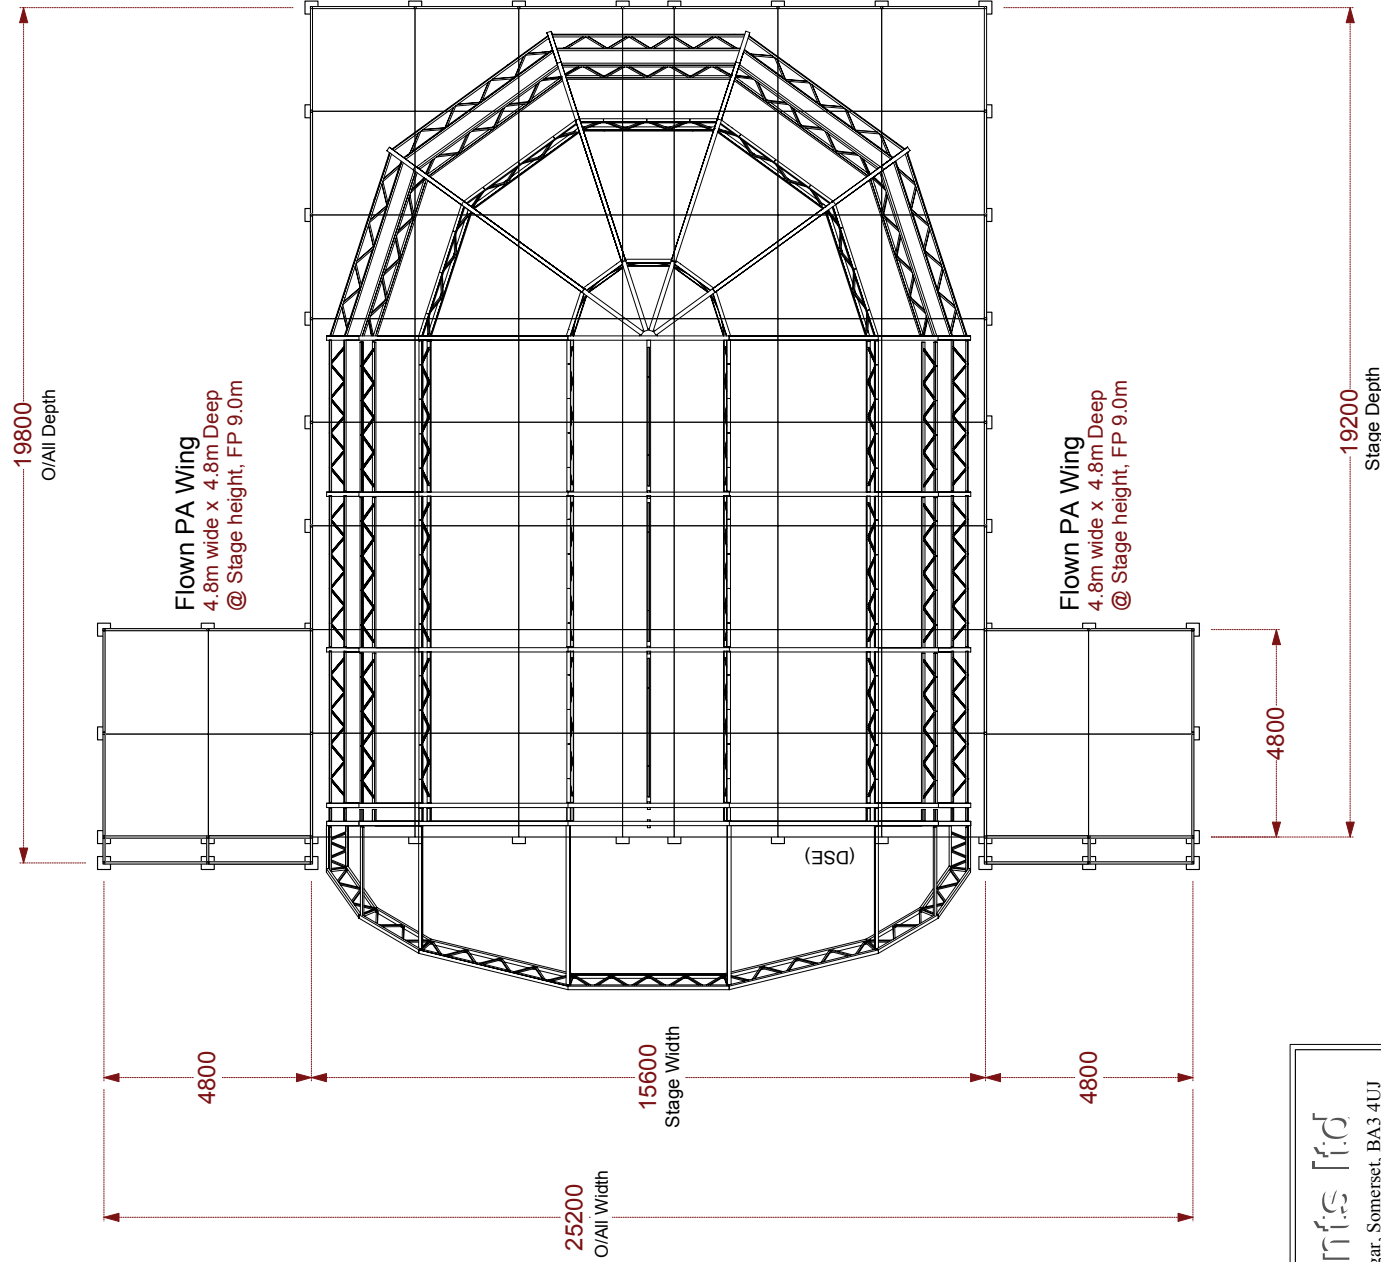

Flown PA Wing
4.8m wide x 4.8m Deep
@ Stage height, FP 9.0m

Side Elevation

15m Orbit Stage Roof
Cant + 3 x 3.6m bays + D-end
15.6m Wide x 19.2m Deep Stage @ 1.5m High

TRUST: EVENTS LTD
Whitnell House Farm, Binegar, Somerset, BA3 4UJ
Tel: +44 01749 841 720 Fax: 01749 841 721

15m Orbit Stage Roof
3 Bay with Flown
PA Wings.

Plan View

15m Orbit Stage Roof
Cant + 3 x 3.6m bays + D-end
15.6m Wide x 19.2m Deep Stage @ 1.5m High

Client:	Site:
Drawn By: Phil Bess	Checked By: Lee Brookes
ABLE design & draughting	
Tel: 0117 907 854 Mob: 07889 850 679	
Drg Name: 15m - 3Bay - Flown	
Drawing No: 11/1502/001	
Date: 30.06.11	

This drawing is copyright and is
issued on condition it is not
copied or disclosed to any third
party without the written consent
of Trust Events Ltd.

Flown PA Wing
4.8m wide x 4.8m Deep
@ Stage height, FP 9.0m