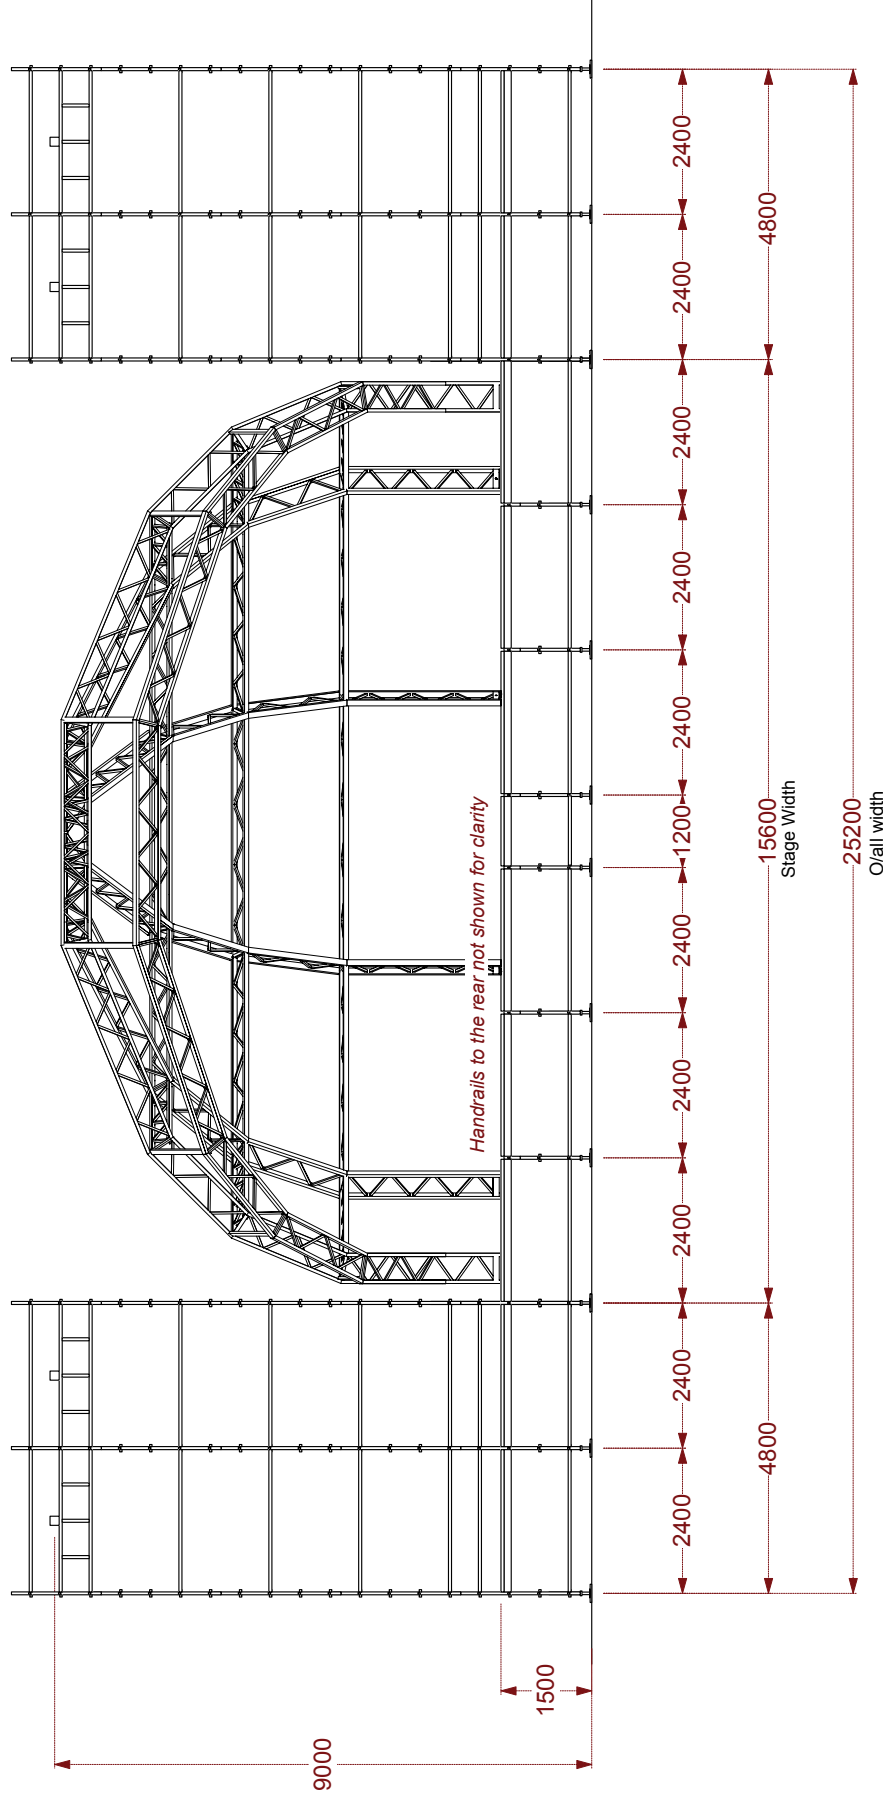

Flown PA Wing
4.8m wide x 4.8m Deep
@ Stage height, FP 9.0m

Side Elevation

15m Orbit Stage Roof
Cant + 3 x 3.6m bays + D-end
15.6m Wide x 19.2m Deep Stage @ 1.5m High

TRUST: EVENTS LTD
Whitnell House Farm, Binegar, Somerset, BA3 4UJ
Tel: +44 01749 841 720 Fax: 01749 841 721

15m Orbit Stage Roof
3 Bay with Flown
PA Wings.

Plan View

15m Orbit Stage Roof
Cant + 3 x 3.6m bays + D-end
15.6m Wide x 19.2m Deep Stage @ 1.5m High

Client:	Site:
Drawn By: Phil Bess	Checked By: Lee Brookes
ABLE design & draughting	
Tel: 0117 907 854 Mob: 07889 850 679	
Drg Name: 15m - 3Bay - Flown	
Drawing No: 11/1502/001	
Date: 30.06.11	

Trust Events Ltd
Whitnell House Farm, Binegar, Somerset, BA3 4LJ
Tel: +44 01749 841 720 Fax: 01749 841 721

**15m Orbit Stage Roof
3 Bay with Flown
PA Wings.**

Notes:

Must be read in conjunction
with plan and Side elevations

This drawing is copyright and is
issued on condition it is not
copied or disclosed to any third
party without the written consent
of Trust Events Ltd.

Flown PA Wing
4.8m wide x 4.8m Deep
@ Stage height, FP 9.0m