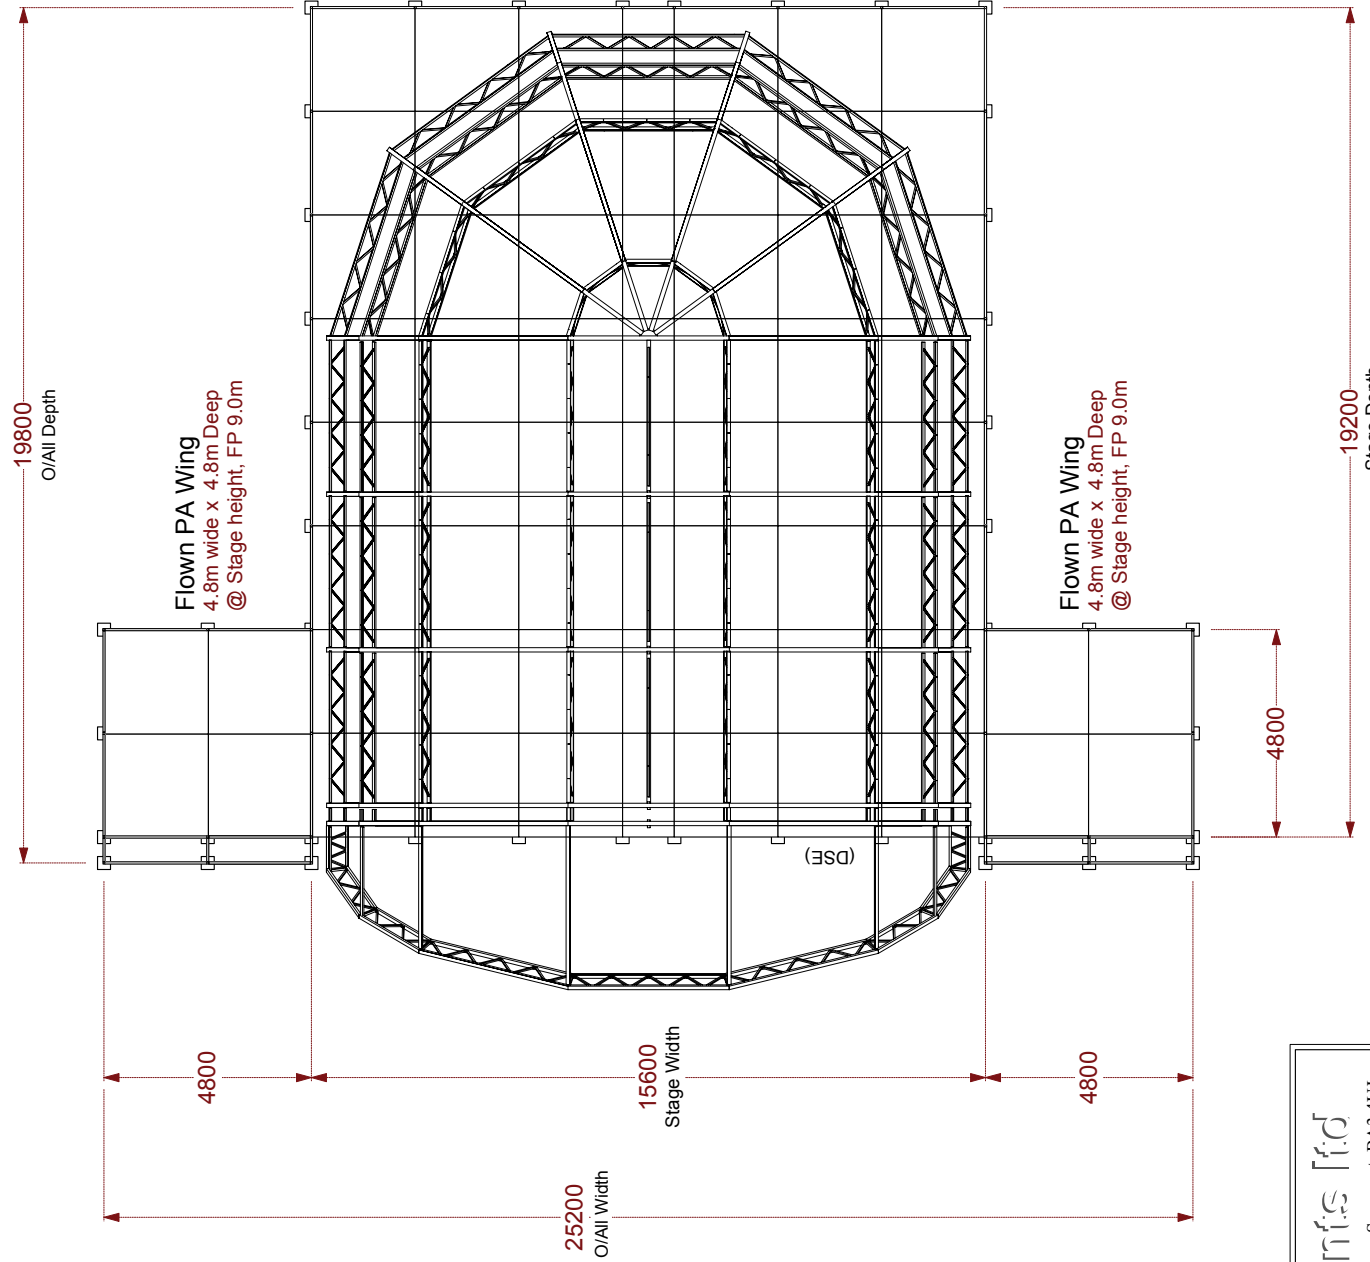

Notes:

This drawing is copyright and is issued on condition it is not copied or disclosed to any third party without the written consent of Trust Events Ltd.

Flown PA Wing
4.8m wide x 4.8m Deep
@ Stage height, FP 9.0m

Side Elevation

Client:

Site:

TRUST: EVENTS LTD

Whitnell House Farm, Binegar, Somerset, BA3 4UJ
Tel: +44 01749 841 720 Fax: 01749 841 721

15m Orbit Stage Roof
Cant + 3 x 3.6m bays + D-end
15.6m Wide x 19.2m Deep Stage @ 1.5m High

15m Orbit Stage Roof
3 Bay with Flown
PA Wings.

Plan View

15m Orbit Stage Roof
Cant + 3 x 3.6m bays + D-end
15.6m Wide x 19.2m Deep Stage @ 1.5m High

Client:	Site:
Drawn By: Phil Bess	Checked By: Lee Brookes
ABLE design & draughting	Tel: 0117 907 854 Mob: 07889 850 679
Drg Name: 15m - 3Bay - Flown	Drawing No: 11/1502/001
Date: 30.06.11	

This drawing is copyright and is
issued on condition it is not
copied or disclosed to any third
party without the written consent
of Trust Events Ltd.

Flown PA Wing
4.8m wide x 4.8m Deep
@ Stage height, FP 9.0m