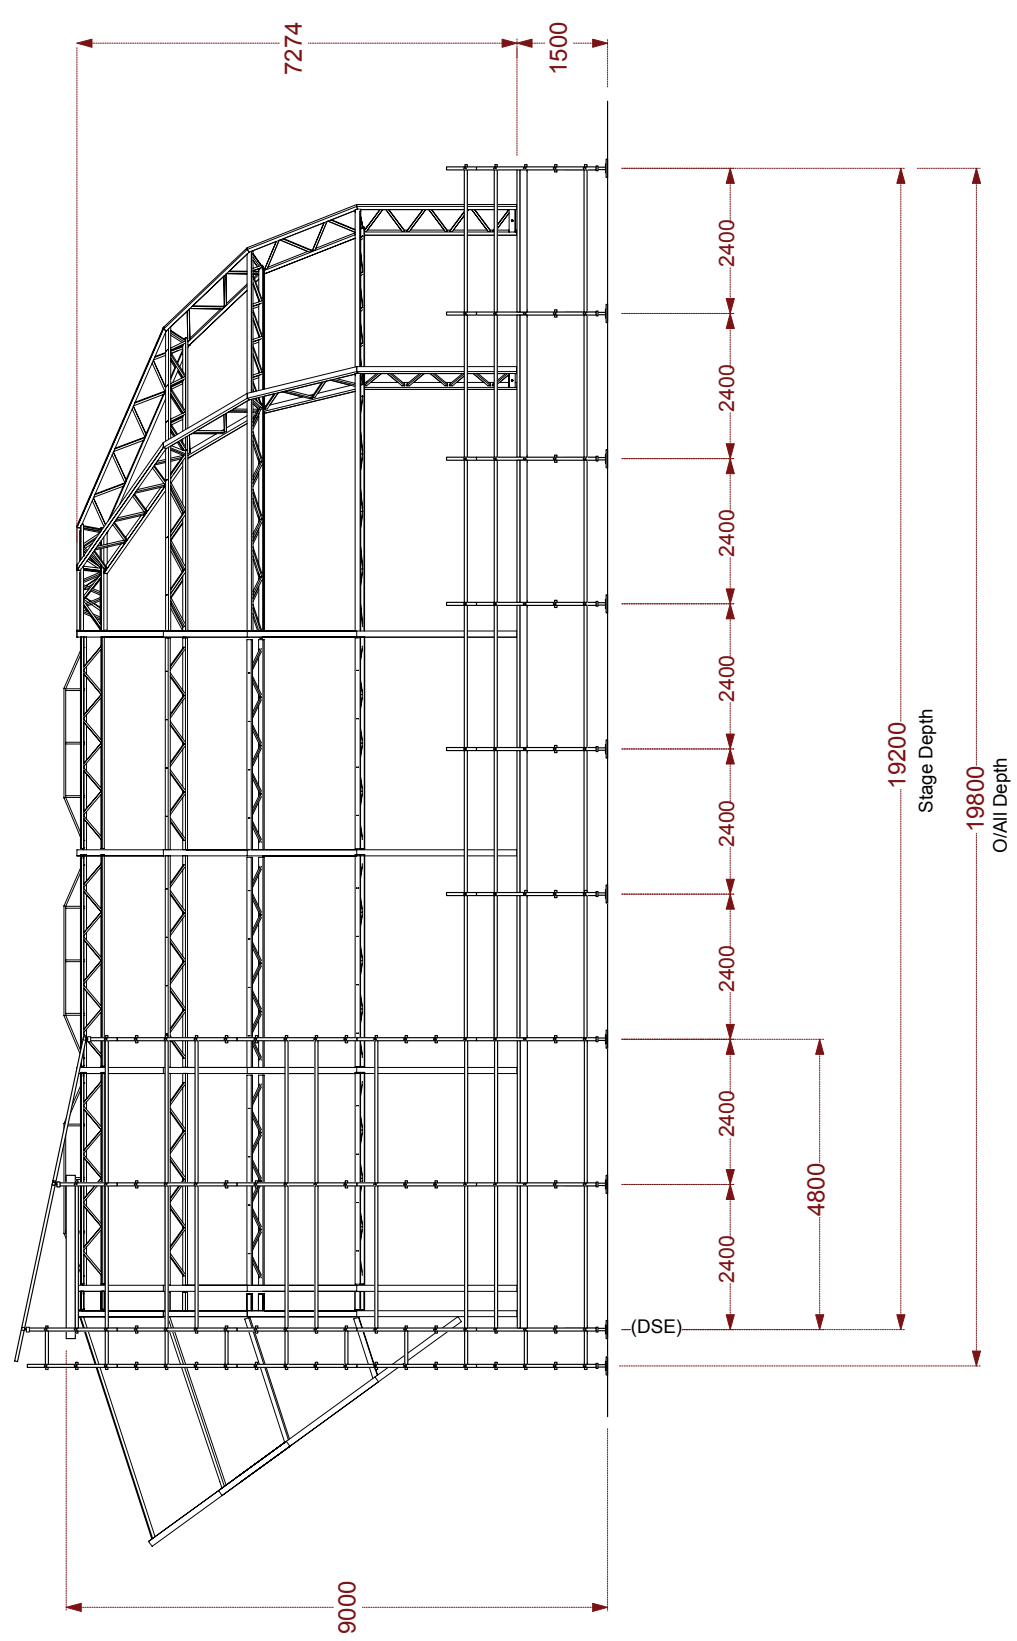

15m Orbit Stage Roof
3 Bay with Flown
PA Wings

trust events ltd
Whitnell House Farm, Binegar, Somerset, BA3 4UU
Tel: +44 01749 841 720 Fax: 01749 841 721

NOT FOR CONSTRUCTION

Notes:
This drawing is copyright and is issued on condition it is not copied or disclosed to any third party without the written consent of Trust Events Ltd.

Flown PA Wing
4.8m wide x 4.8m Deep
@ Stage height, FP 9.0m

Side Elevation

15m Orbit Stage Roof
Cant + 3 x 3.6m bays + D-end
15.6m Wide x 19.2m Deep Stage @ 1.5m High

TRUST: EVENTS LTD
Whitnell House Farm, Binegar, Somerset, BA3 4UJ
Tel: +44 01749 841 720 Fax: 01749 841 721

15m Orbit Stage Roof
3 Bay with Flown
PA Wings.

Plan View

15m Orbit Stage Roof
Cant + 3 x 3.6m bays + D-end
15.6m Wide x 19.2m Deep Stage @ 1.5m High

Client:	Site:
Drawn By: Phil Bess	Checked By: Lee Brookes
ABLE design & draughting	
Tel: 0117 907 854 Mob: 07889 850 679	
Drg Name: 15m - 3Bay - Flown	
Drawing No: 11/1502/001	
Date: 30.06.11	

This drawing is copyright and is
issued on condition it is not
copied or disclosed to any third
party without the written consent
of Trust Events Ltd.

Flown PA Wing
4.8m wide x 4.8m Deep
@ Stage height, FP 9.0m