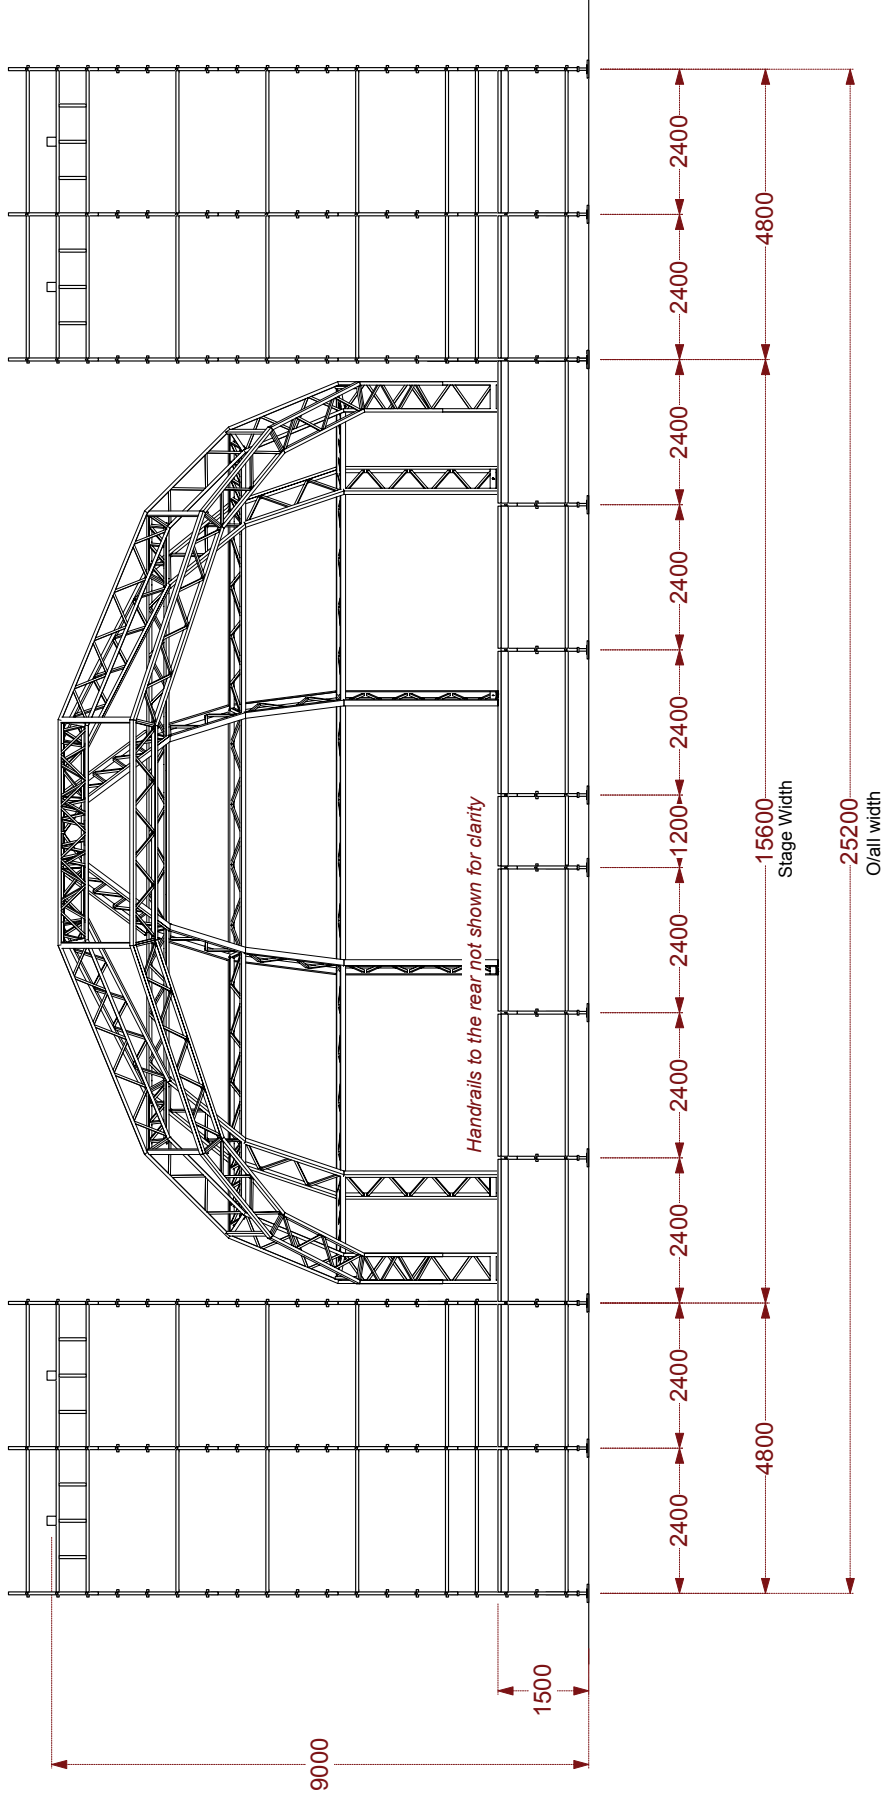

Notes:

This drawing is copyright and is issued on condition it is not copied or disclosed to any third party without the written consent of Trust Events Ltd.

Flown PA Wing
4.8m wide x 4.8m Deep
@ Stage height, FP 9.0m

15m Orbit Stage Roof
3 Bay with Flown
PA Wings.

Plan View

15m Orbit Stage Roof
Cant + 3 x 3.6m bays + D-end
15.6m Wide x 19.2m Deep Stage @ 1.5m High

Client:	Site:
Drawn By: Phil Bess	Checked By: Lee Brookes
ABLE design & draughting	Tel: 0117 907 854 Mob: 07889 850 679
Drg Name: 15m - 3Bay - Flown	Drawing No: 11/1502/001
Date: 30.06.11	

Trust Events Ltd
Whitnell House Farm, Binegar, Somerset, BA3 4LJ
Tel: +44 01749 841 720 Fax: 01749 841 721

**15m Orbit Stage Roof
3 Bay with Flown
PA Wings.**

Notes:

Must be read in conjunction
with plan and Side elevations

This drawing is copyright and is
issued on condition it is not
copied or disclosed to any third
party without the written consent
of Trust Events Ltd.

Flown PA Wing
4.8m wide x 4.8m Deep
@ Stage height, FP 9.0m