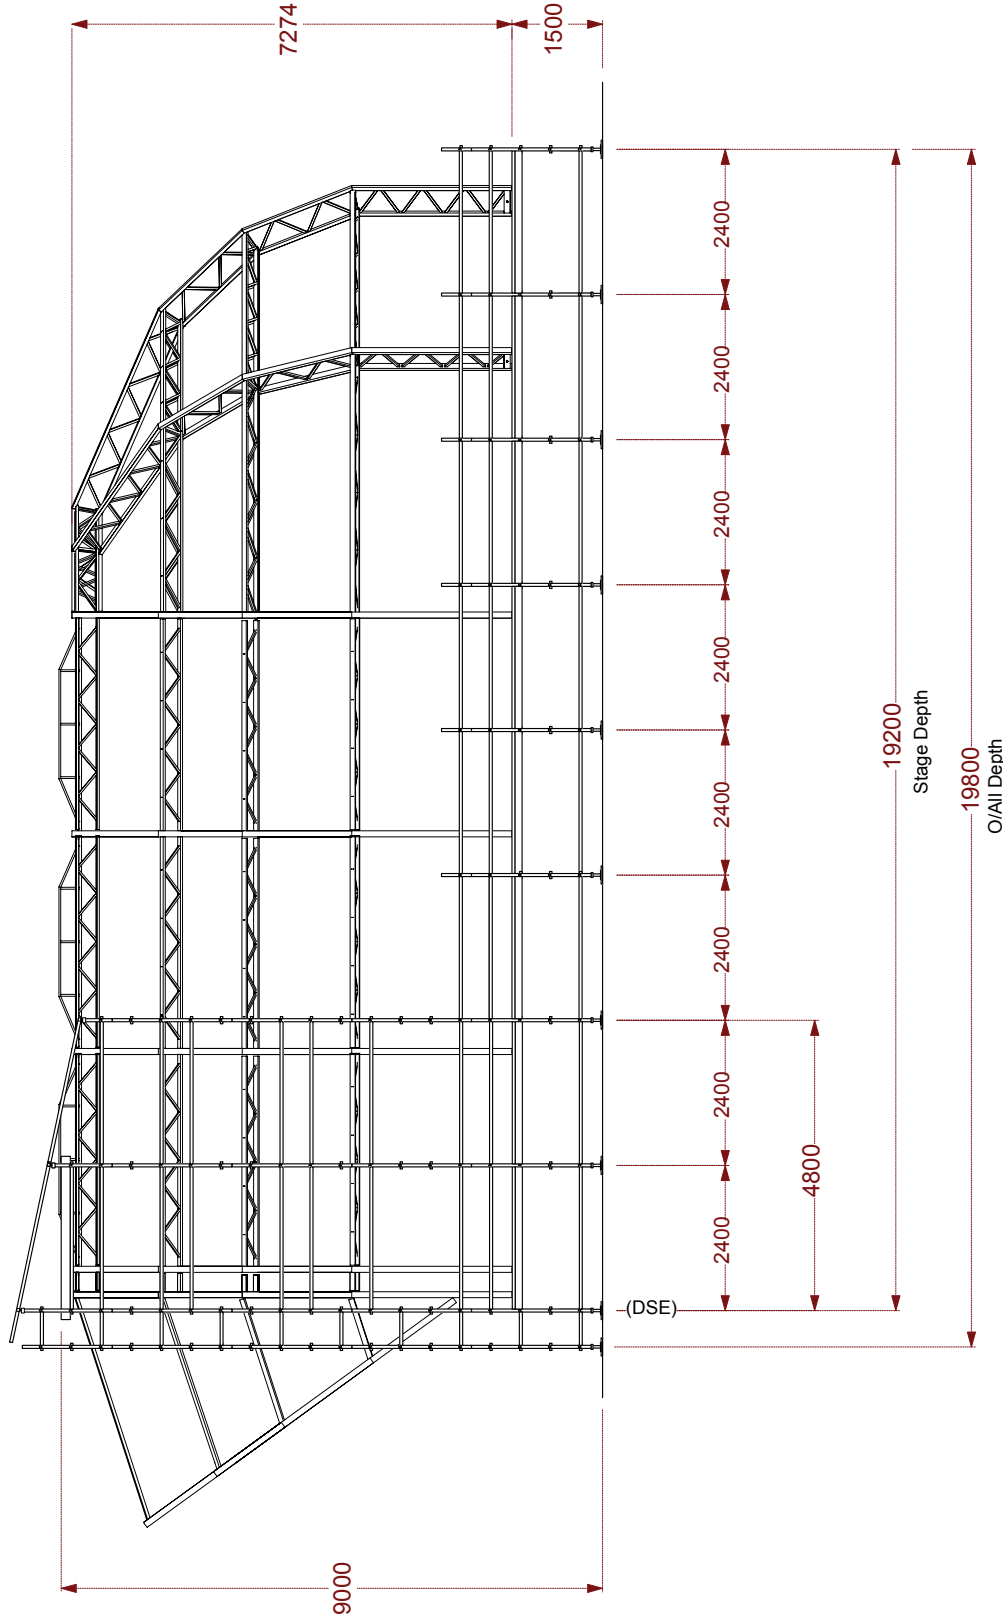

Notes:

This drawing is copyright and is issued on condition it is not copied or disclosed to any third party without the written consent of Trust Events Ltd.

Flown PA Wing
4.8m wide x 4.8m Deep
@ Stage height, FP 9.0m

Side Elevation

Client:

Site:

TRUST: EVENTS LTD

Whitnell House Farm, Binegar, Somerset, BA3 4UJ
Tel: +44 01749 841 720 Fax: 01749 841 721

15m Orbit Stage Roof
Cant + 3 x 3.6m bays + D-end
15.6m Wide x 19.2m Deep Stage @ 1.5m High

15m Orbit Stage Roof
3 Bay with Flown
PA Wings.

Plan View

15m Orbit Stage Roof
Cant + 3 x 3.6m bays + D-end
15.6m Wide x 19.2m Deep Stage @ 1.5m High

Client:	Site:
Drawn By: Phil Bess	Checked By: Lee Brookes
ABLE design & draughting	Tel: 0117 907 854 Mob: 07889 850 679
Drg Name: 15m - 3Bay - Flown	Drawing No: 11/1502/001
Date: 30.06.11	

This drawing is copyright and is
issued on condition it is not
copied or disclosed to any third
party without the written consent
of Trust Events Ltd.

Flown PA Wing
4.8m wide x 4.8m Deep
@ Stage height, FP 9.0m