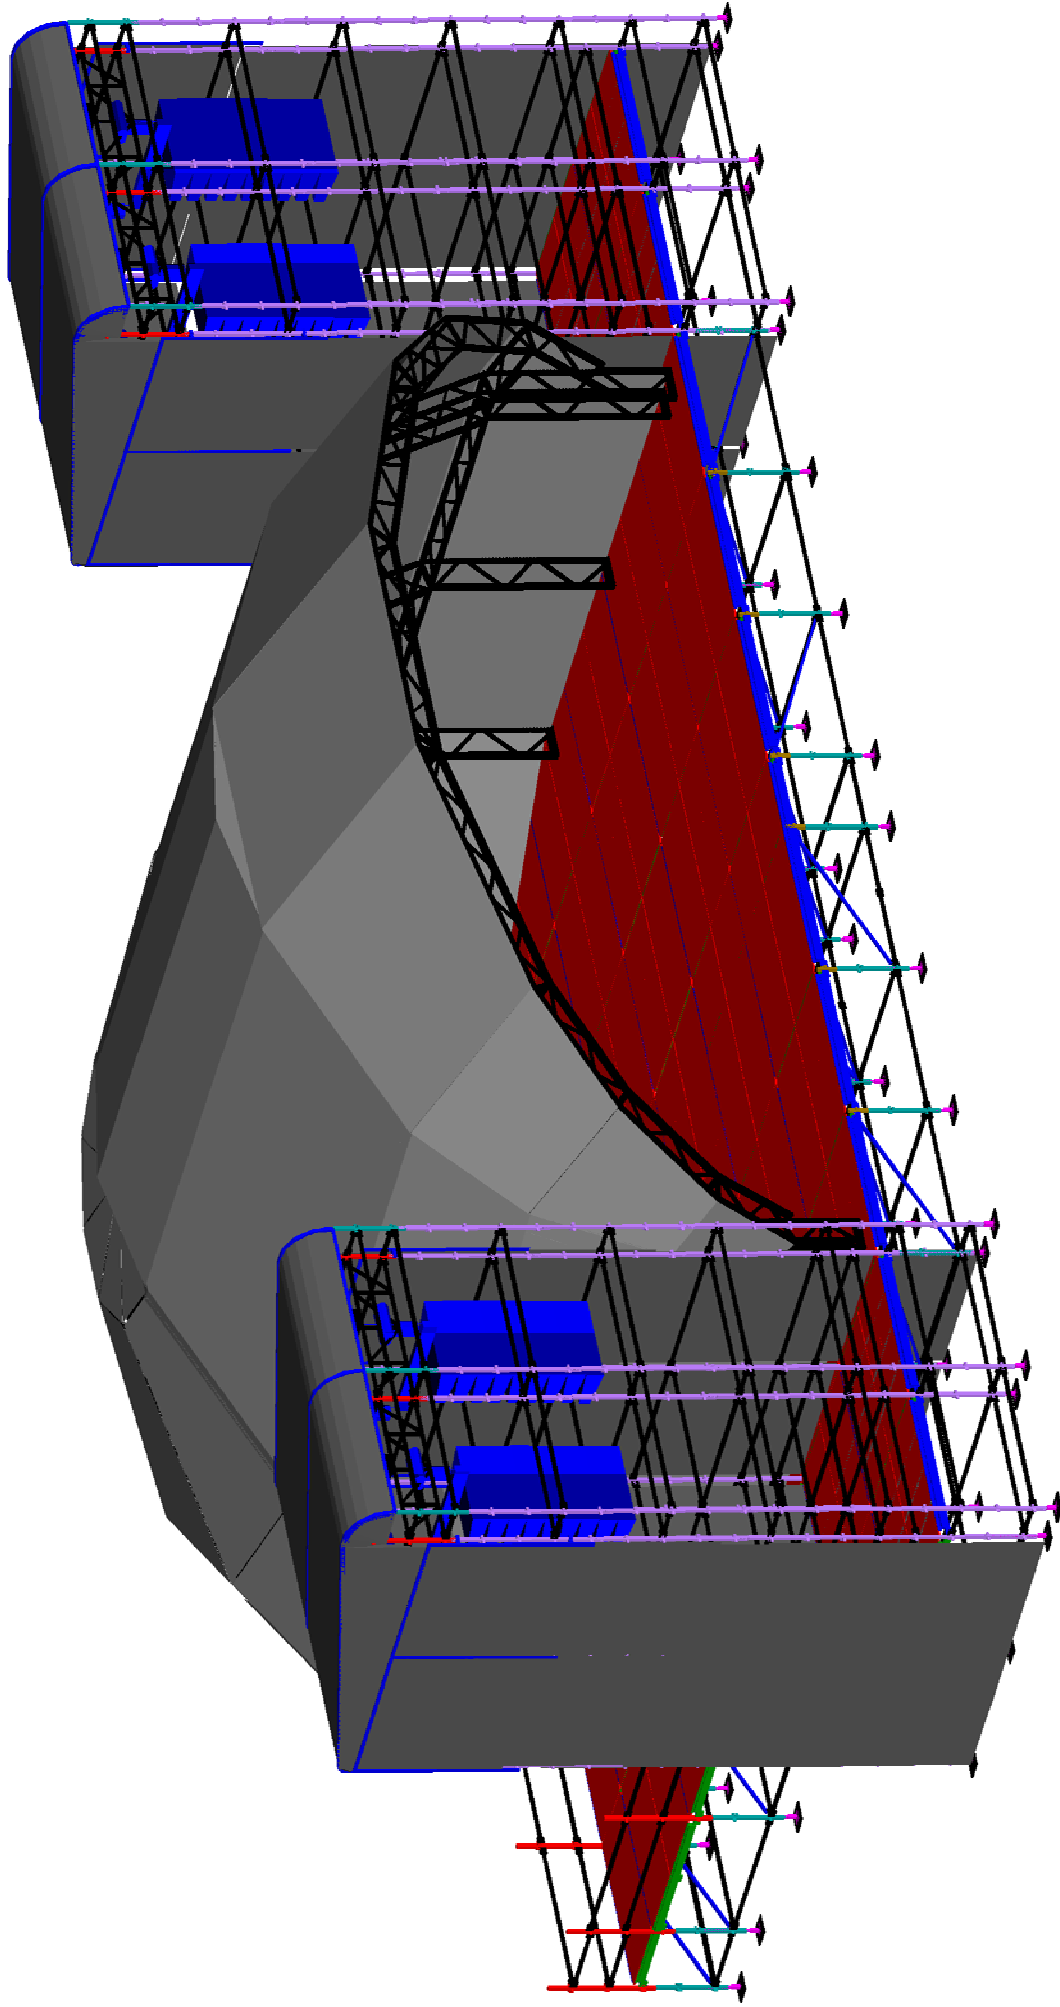

15m Orbit Stage Roof
2 Bay with Flown
PA Wings

trust events ltd
Whitnell House Farm, Binegar, Somerset, BA3 4UU
Tel: +44 01749 841 720 Fax: 01749 841 721

NOT FOR CONSTRUCTION

**15m Orbit Stage Roof
2 Bay with Flown
PA Wings.**

Notes:

This drawing is copyright and is issued on condition it is not copied or disclosed to any third party without the written consent of Trust Events Ltd.

Flown PA Wing
4.8m wide x 4.8m Deep
@ Stage height, FP 9.0m

This drawing is copyright and is
issued on condition it is not
copied or disclosed to any third
party without the written consent
of Trust Events Ltd.

Flown PA Wing
4.8m wide x 4.8m Deep
@ Stage height, FP 9.0m