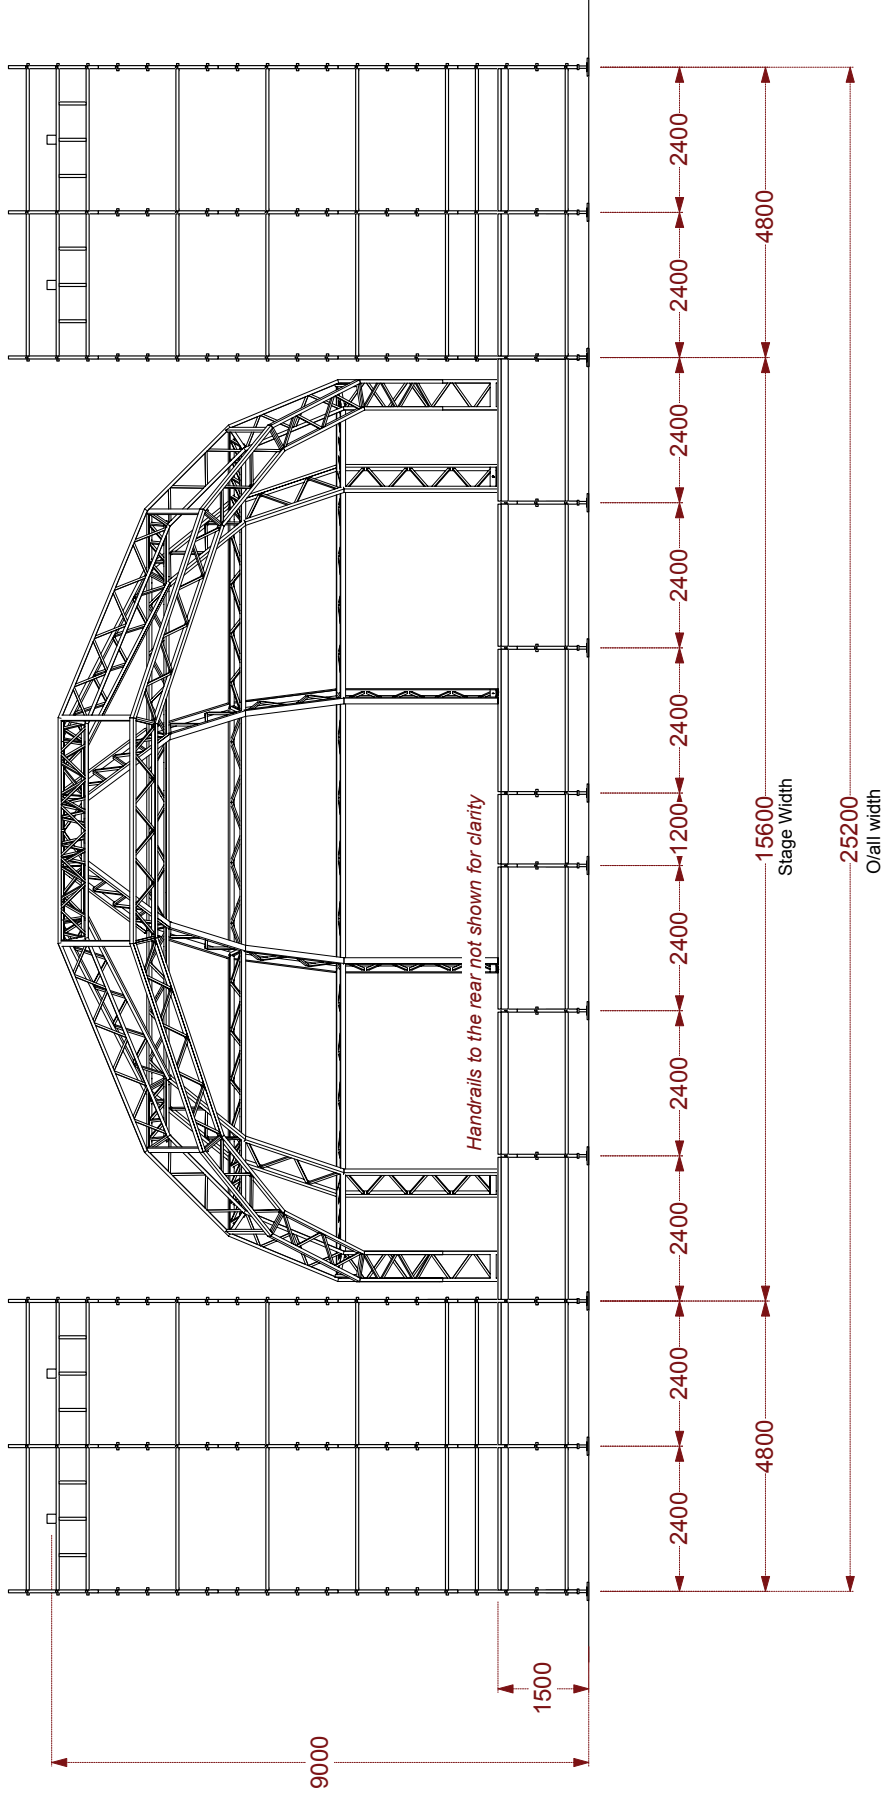

Plan View

15m Orbit Stage Roof
Cant + 2 x 3.6m bays + D-end
15.6m Wide x 15.6m Deep Stage @ 1.5m High

Client:

Site:

Trust Events Ltd

Whitnell House Farm, Binegar, Somerset, BA3 4LJ
Tel: +44 01749 841 720 Fax: 01749 841 721

Drawn By: Phil Bess

ABLE design & draughting

Tel: 0117 907 8854 Mob: 07889 850 679

Checked By: Lee Brookes

Drig Name: 15m - 2Bay - Flown

Drawing No: 11/1502/002

Date: 30.06.11

**15m Orbit Stage Roof
2 Bay with Flown
PA Wings.**

Flown PA Wing
4.8m wide x 4.8m Deep
@ Stage height, FP 9.0m

Front Elevation

Client:

Site:

TRUST EVENTS LTD

Whitnell House Farm, Binegar, Somerset, BA3 4UJ
Tel: +44 01749 841 720 Fax: 01749 841 721

**15m Orbit Stage Roof
Cant + 2 x 3.6m bays + D-end
15.6m Wide x 15.6m Deep Stage @ 1.5m High**