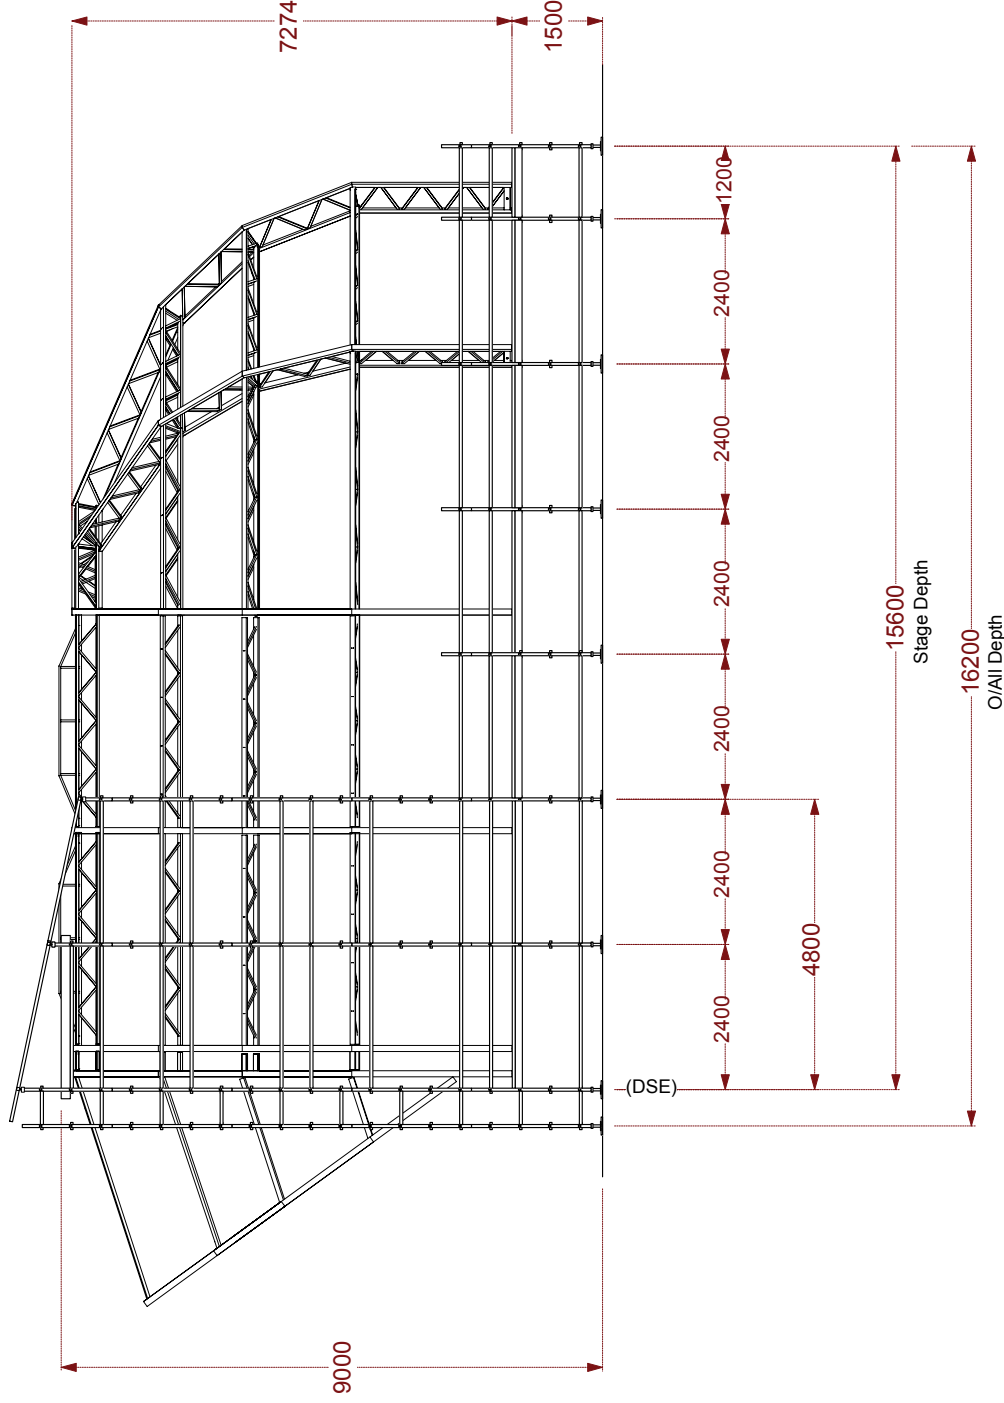

15m Orbit Stage Roof
2 Bay with Flown
PA Wings

trust events ltd
Whitnell House Farm, Binegar, Somerset, BA3 4UU
Tel: +44 01749 841 720 Fax: 01749 841 721

NOT FOR CONSTRUCTION

**15m Orbit Stage Roof
2 Bay with Flown
PA Wings.**

Notes:

This drawing is copyright and is issued on condition it is not copied or disclosed to any third party without the written consent of Trust Events Ltd.

Flown PA Wing
4.8m wide x 4.8m Deep
@ Stage height, FP 9.0m

Side Elevation

15m Orbit Stage Roof
Cant + 2 x 3.6m bays + D-end
15.6m Wide x 15.6m Deep Stage @ 1.5m High

TRUST EVENTS LTD
Whitnell House Farm, Binegar, Somerset, BA3 4UJ
Tel: +44 01749 841 720 Fax: 01749 841 721

This drawing is copyright and is
issued on condition it is not
copied or disclosed to any third
party without the written consent
of Trust Events Ltd.

Flown PA Wing
4.8m wide x 4.8m Deep
@ Stage height, FP 9.0m