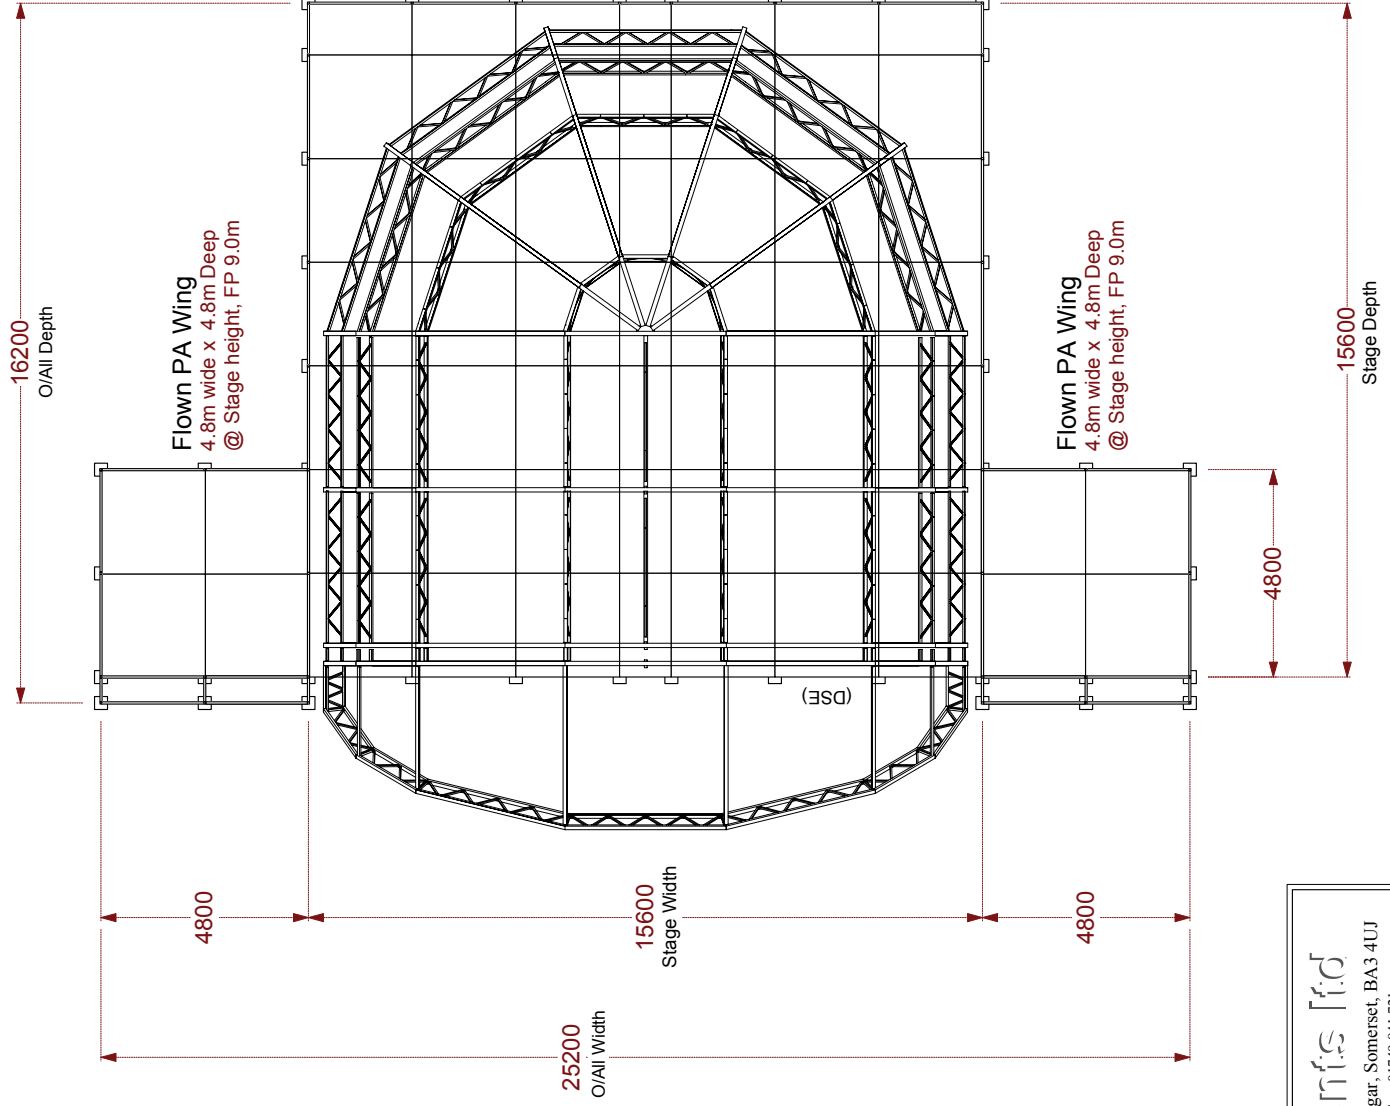

Notes:

This drawing is copyright and is issued on condition it is not copied or disclosed to any third party without the written consent of Trust Events Ltd.

15m Orbit Stage Roof
2 Bay with Flown
PA Wings.

Plan View

15m Orbit Stage Roof
Cant + 2 x 3.6m bays + D-end
15.6m Wide x 15.6m Deep Stage @ 1.5m High

Client:

Site:

Trust Events Ltd

Whitnell House Farm, Binegar, Somerset, BA3 4LJ
Tel: +44 01749 841 720 Fax: 01749 841 721

Flown PA Wing
4.8m wide x 4.8m Deep
@ Stage height, FP 9.0m

Front Elevation

Client:

Site:

TRUST EVENTS LTD

Whitnell House Farm, Binegar, Somerset, BA3 4UJ
Tel: +44 01749 841 720 Fax: 01749 841 721

**15m Orbit Stage Roof
Cant + 2 x 3.6m bays + D-end
15.6m Wide x 15.6m Deep Stage @ 1.5m High**