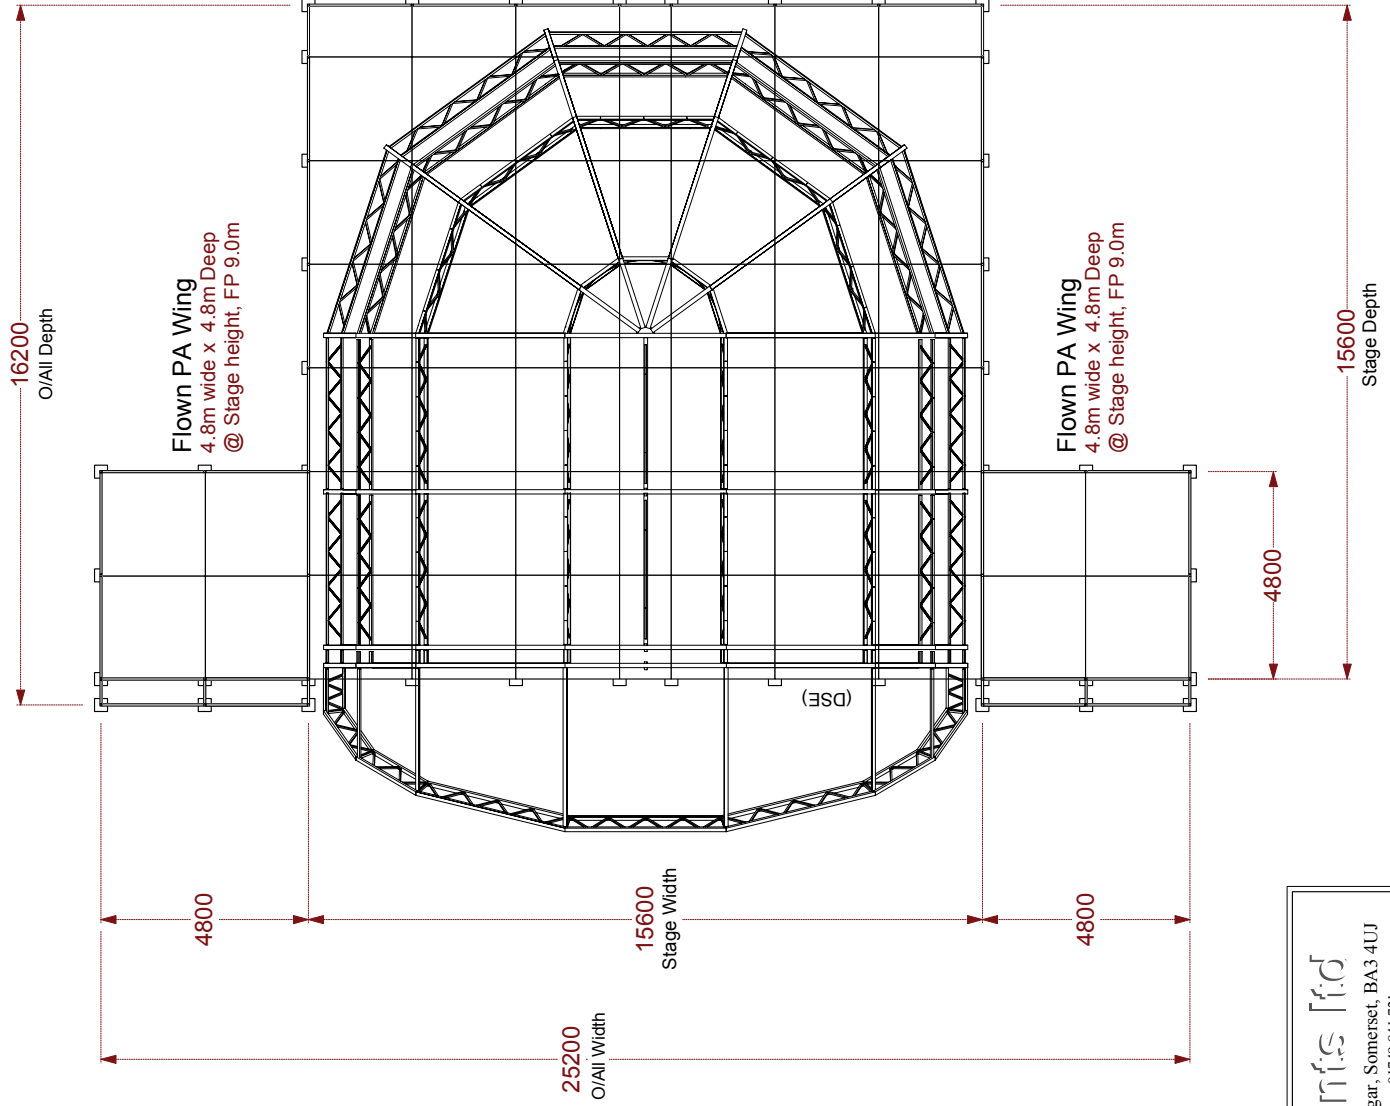

Notes:

This drawing is copyright and is issued on condition it is not copied or disclosed to any third party without the written consent of Trust Events Ltd.

15m Orbit Stage Roof
2 Bay with Flown
PA Wings.

Plan View

15m Orbit Stage Roof
Cant + 2 x 3.6m bays + D-end
15.6m Wide x 15.6m Deep Stage @ 1.5m High

Client:

Site:

Trust Events Ltd

Whitnell House Farm, Binegar, Somerset, BA3 4LJ
Tel: +44 01749 841 720 Fax: 01749 841 721

Drawn By: Phil Bess

Drawing No: 11/1502/002

Date: 30.06.11

Checked By: Lee Brookes