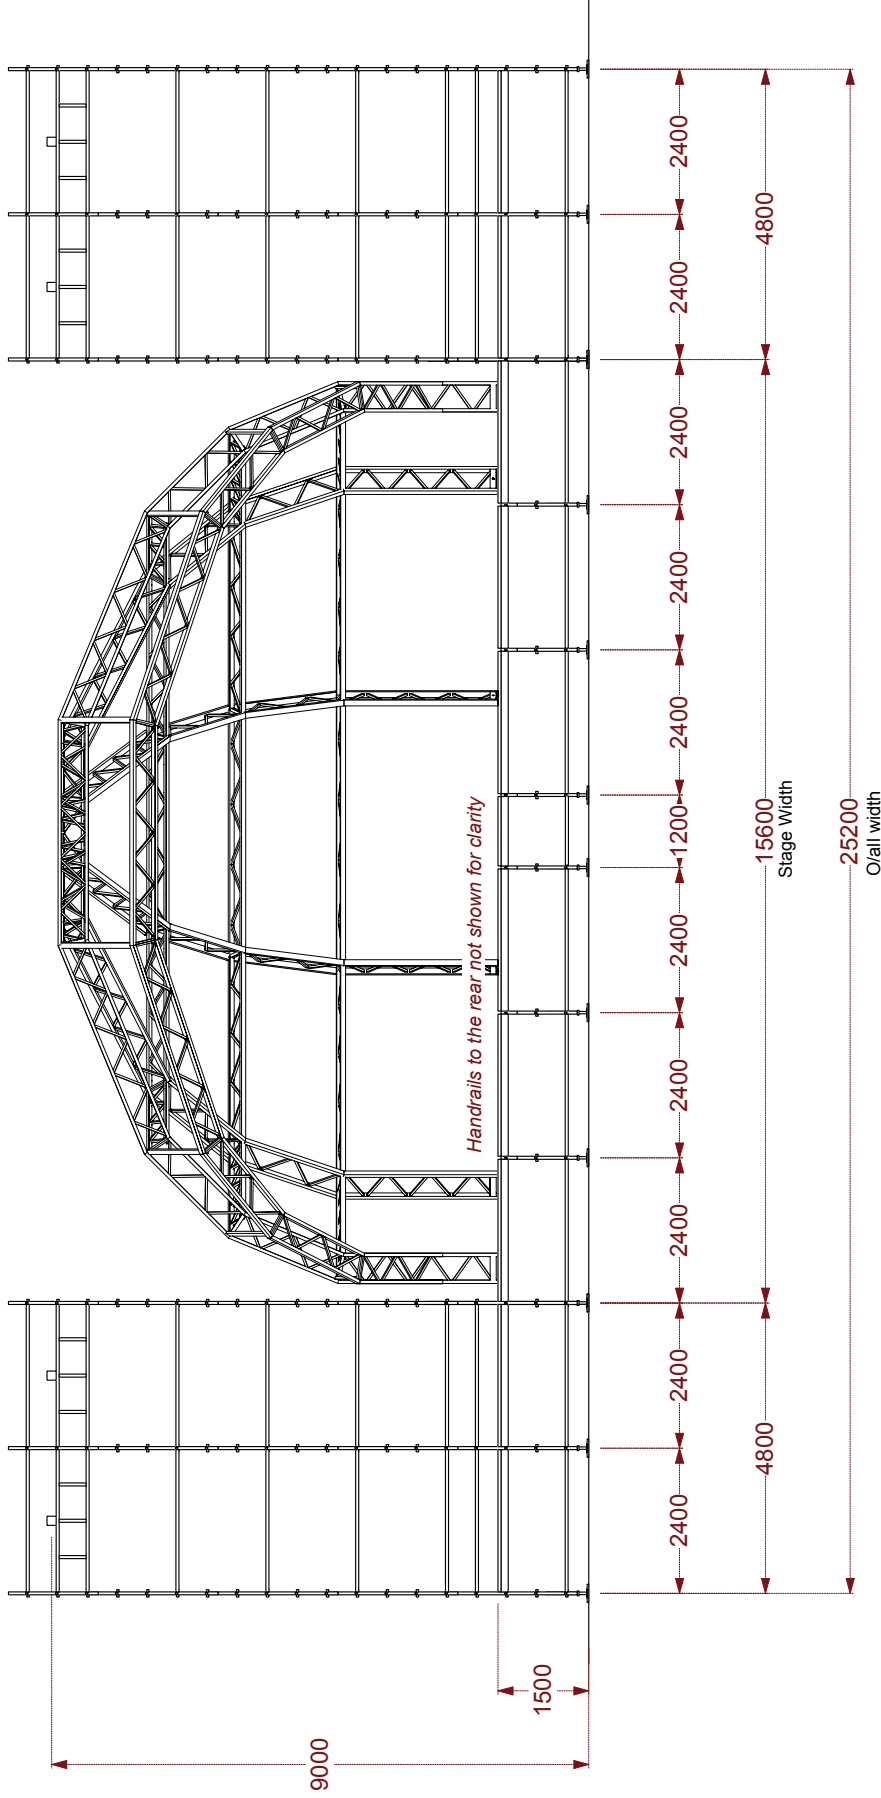

Notes:

This drawing is copyright and is issued on condition it is not copied or disclosed to any third party without the written consent of Trust Events Ltd.

Flown PA Wing
4.8m wide x 4.8m Deep
@ Stage height, FP 9.0m

Plan View

15m Orbit Stage Roof
Cant + 2 x 3.6m bays + D-end
15.6m Wide x 15.6m Deep Stage @ 1.5m High

Client:

Site:

Trust Events Ltd

Whitnell House Farm, Binegar, Somerset, BA3 4LJ
Tel: +44 01749 841 720 Fax: 01749 841 721

Drawn By: Phil Bess

ABLE design & draughting
Tel: 0117 907 8854 Mob: 07889 850 679

Drawing No: 11/1502/002

Date: 30.06.11

Checked By: Lee Brookes

**15m Orbit Stage Roof
2 Bay with Flown
PA Wings.**

Notes:

Must be read in conjunction
with plan and Side elevations

This drawing is copyright and is
issued on condition it is not
copied or disclosed to any third
party without the written consent
of Trust Events Ltd.

Flown PA Wing
4.8m wide x 4.8m Deep
@ Stage height, FP 9.0m