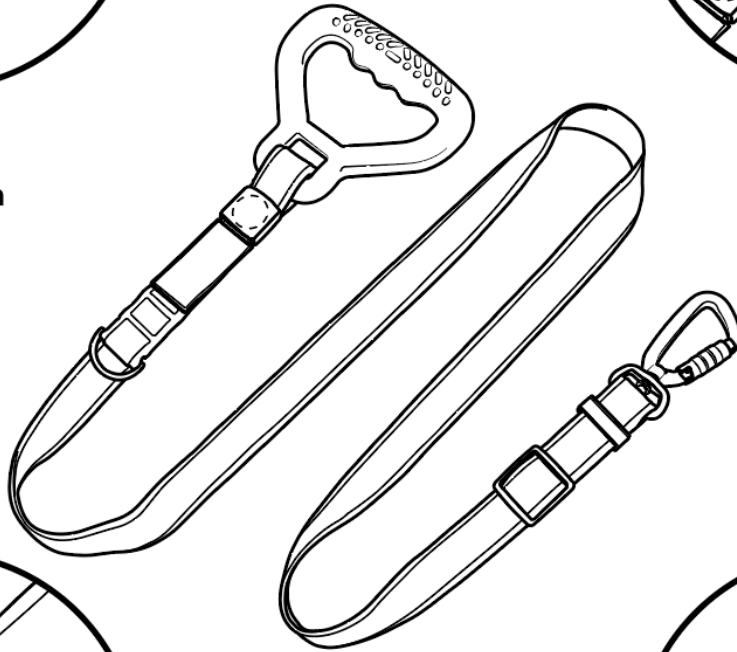

**The Loyal Leash**

**Hand-Stitched,  
Chew-Proof,  
Waterproof Leash**

**Heavy Duty, Ergonomic,  
Comfort Handle Provides  
The Leverage You Need**

**Fully Adjustable from  
3-Feet to 5-Feet in  
Length**

**Military-Strength  
Alloy Carabiner for  
Secure Attachment**

**To shorten, slide adjuster toward  
handle. To lengthen, move toward  
carabiner**

**To open carabiner,  
twist and push inward**