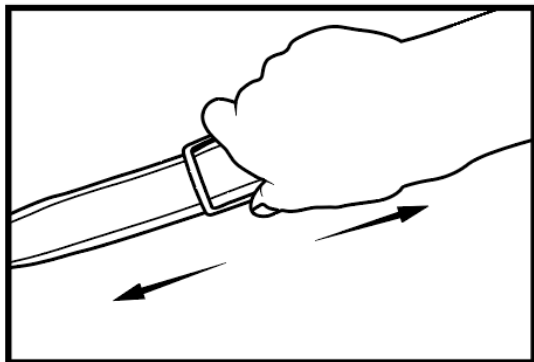

**The Loyal Leash**

**Hand-Stitched,  
Chew-Proof,  
Waterproof Leash**

**Heavy Duty, Ergonomic,  
Comfort Handle Provides  
The Leverage You Need**

**Fully Adjustable from  
3-Feet to 5-Feet in  
Length**

**Military-Strength  
Alloy Carabiner for  
Secure Attachment**

**To shorten, slide adjuster toward  
handle. To lengthen, move toward  
carabiner**

**To open carabiner,  
twist and push inward**