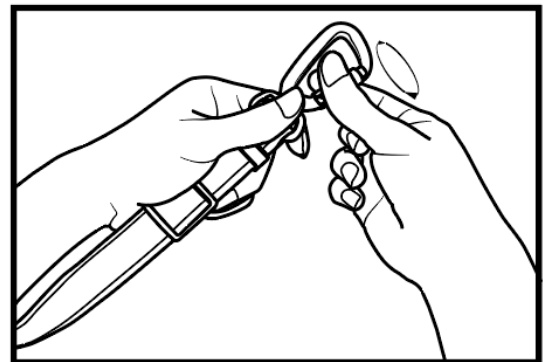

**The Loyal Leash**

**Hand-Stitched,  
Chew-Proof,  
Waterproof Leash**

**Heavy Duty, Ergonomic,  
Comfort Handle Provides  
The Leverage You Need**

**Fully Adjustable from  
3-Feet to 5-Feet in  
Length**

**Military-Strength  
Alloy Carabiner for  
Secure Attachment**

**To shorten, slide adjuster toward  
handle. To lengthen, move toward  
carabiner**

**To open carabiner,  
twist and push inward**