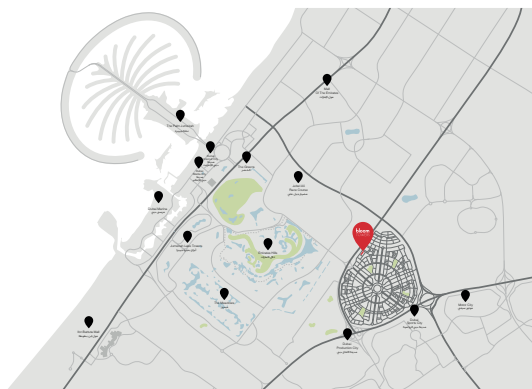

# bloom TOWERS

## A Creative Urban Sanctuary

Your sanctuary within the city you love, Bloom Towers is close to everything but far from ordinary. Located on the edge of JVC, one of Dubai's most popular and exciting young communities, it is moments away from lush parks and community facilities, as well as shopping, dining and leisure to suit every taste. Its prime position on the edge of JVC ensures easy in and out access to the city's main arteries and all your favorite spots around Dubai.

## Ideal Location

Rising high above verdant vistas with the iconic skyline of Dubai on the horizon beyond, Bloom Towers puts you within minutes of the city's finest leisure, dining and entertainment destinations.

- Emirates Hills: 5 minutes
- Dubai Media/ Internet City- 16 minutes
- The Dubai Mall/ Burj Khalifa – 25 minutes
- Mall of the Emirates – 10 minutes
- Dubai Sports City – 5 minutes
- Dubai Marina – 12 minutes
- The Meadows – 5 minutes
- The Palm Jumeirah – 15 minutes
- Jumeirah Golf Estate - 7 minutes
- Jumeirah Lakes Towers – 12 minutes