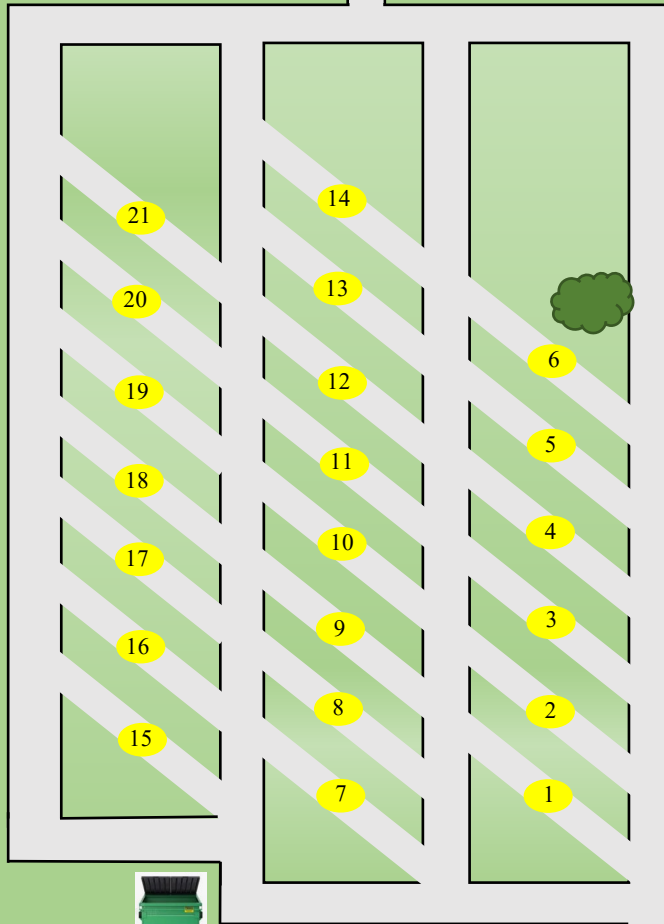

	Entrance		
	Office/Laundry		
	Pull-Thru		Back-In
	Cabins		
	Future Amenities Center		

← To FM 1189

1275 Big Valley Circle

Brazos River

Welcome

Please check-in at the office or call 817-242-3025.
Check-in 3:00 PM, Check-out 11:00 AM
Pets are welcome, keep them on a leash and clean up after your pet!
Parents are responsible for their children and guests.
Speed limit is 5 MPH
Campfires are restricted to fire pits only.

A

B

Entrance

Office/Laundry

Pull-Thru

Cabins

Future Amenities Center

← To FM 1189

1275 Big Valley Circle